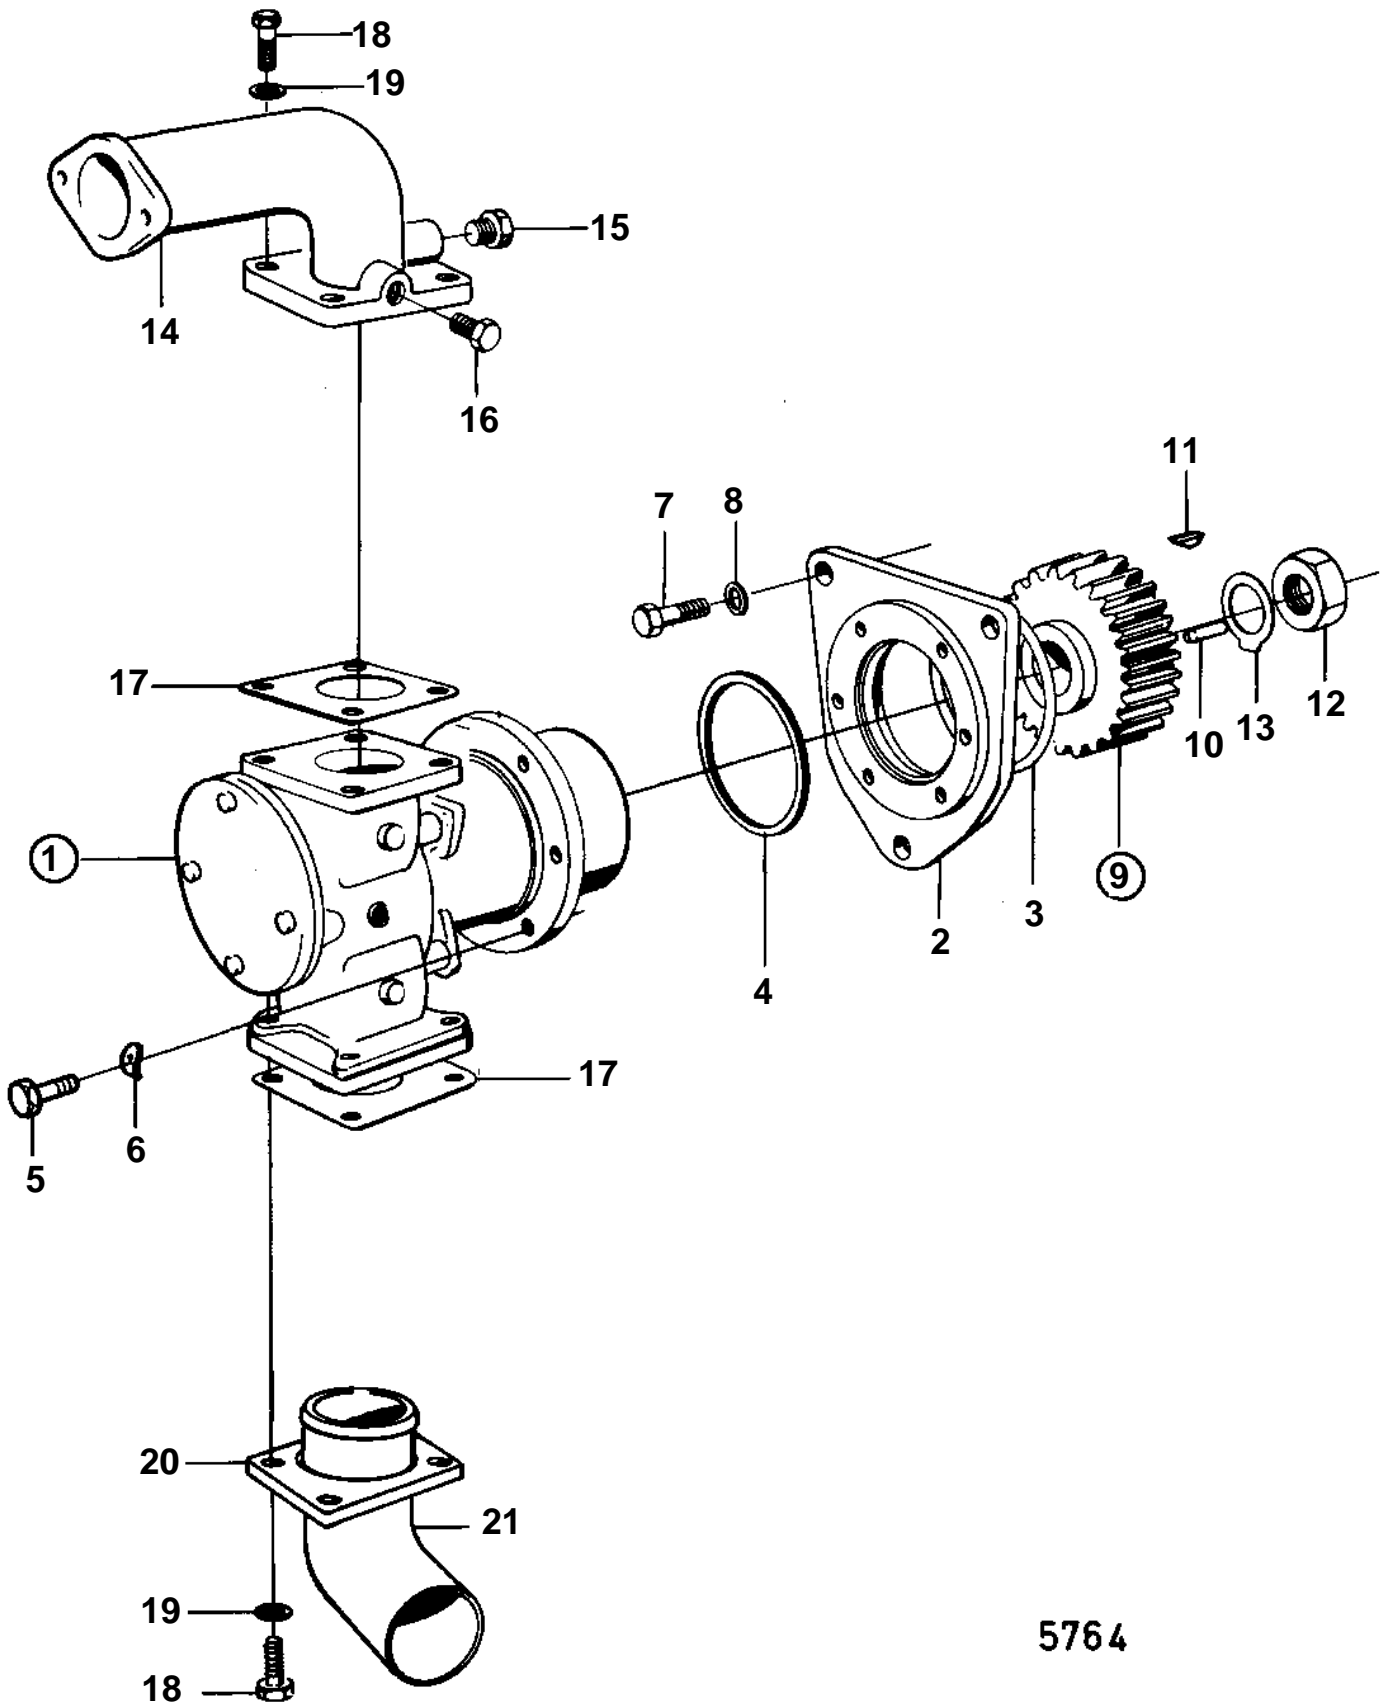

TAMD103A-A

5764

TAMD103A-A

REF	PART NO.	QTY	DESCRIPTION	SEE SEC.	NOTES
1	3829313	1	Sea water pump		
				4422	
2	820695	1	Intermediate section		
3	925095	1	O-ring		
4	975610	1	O-ring		
5	940114	3	Screw		
6	942336	3	Spring washer		
7	955576	3	Screw		
8	941911	3	Spring washer		
9	820637	1	Gear		
10	950564	1	Pin		
11	942406	1	Key		
12	955860	1	Nut		
13	942735	1	Lock washer		
14	842866	1	Riser		
15	180759	1	Plug		
16	861551	1	Plug		
17	862583	2	Gasket		
18	940114	8	Screw		
19	942336	8	Spring washer		
20	842867	1	Flange		
21	842868	1	Hose attachment		I.D=63 mm, H.E
	863294	1	Riser		I.D=57mm, K.C