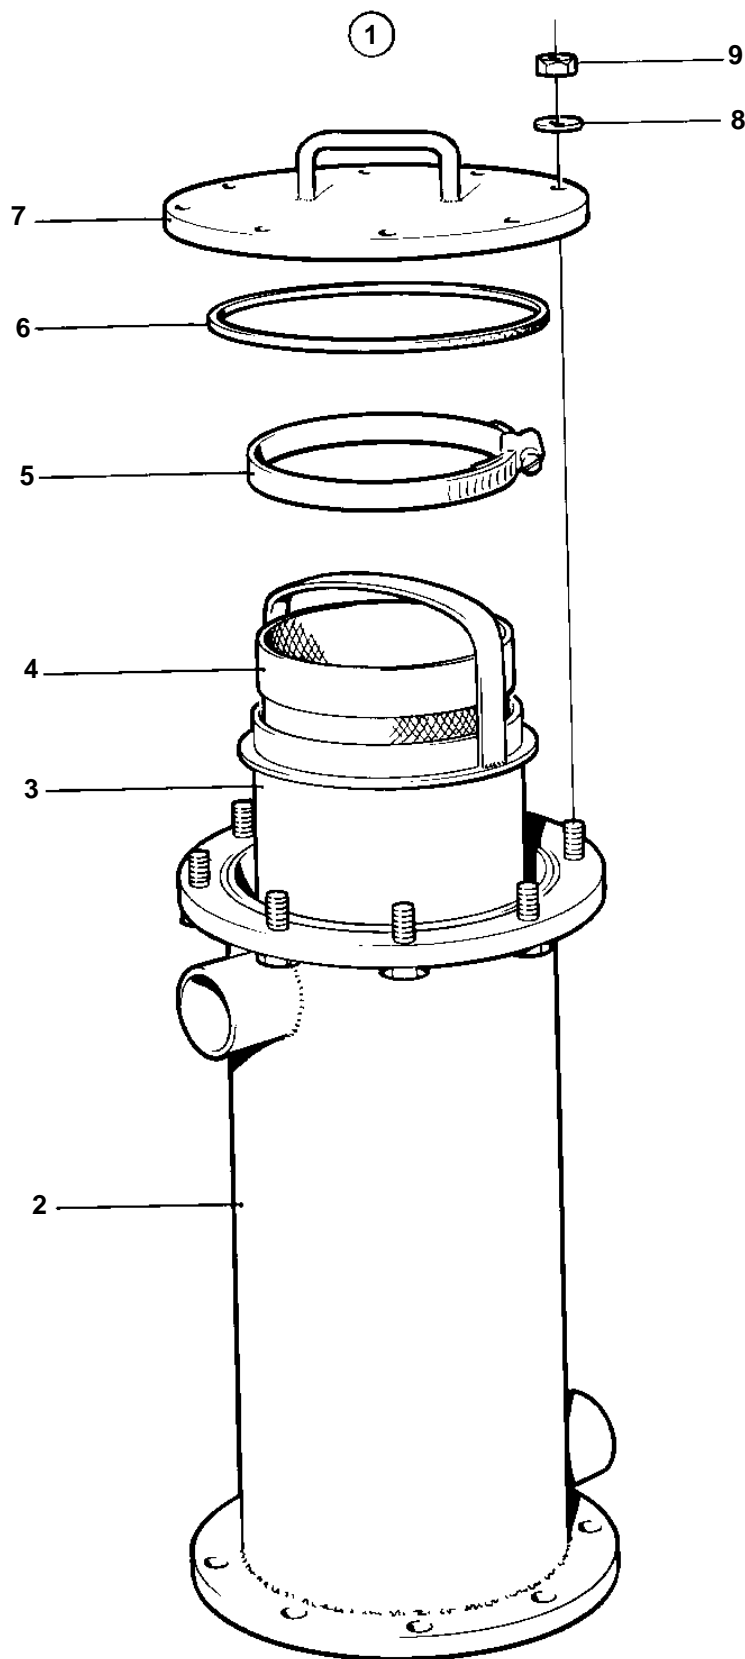

TAMD103A-A

5552

TAMD103A-A

REF	PART NO.	QTY	DESCRIPTION
1	843957	1	Sea water filter
2		1	· Filter housing
3		1	· Filter basket
4	843971	1	· Filter bag
5	949000	1	· Clamp
6	925287	1	· O-ring
7		1	· Cover
8	955900	8	· Washer
9	955785	8	· Nut