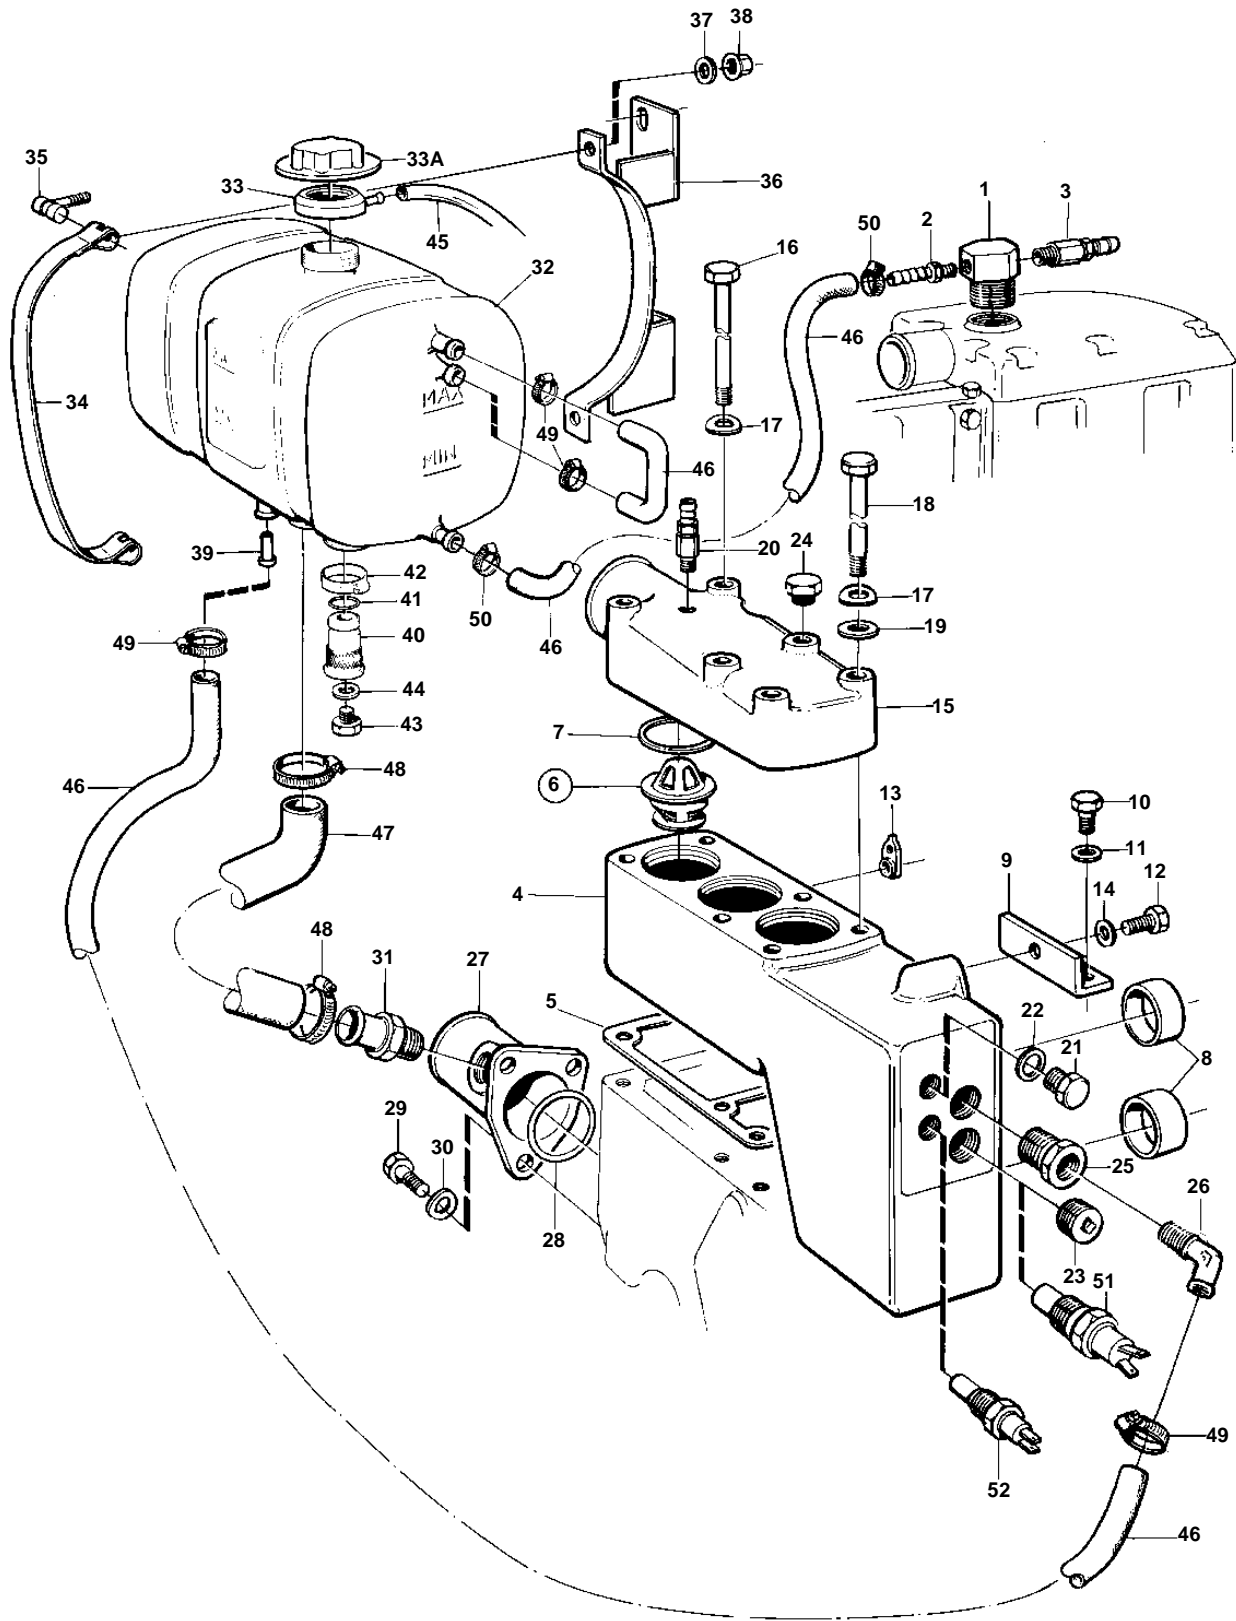

TAMD103A-A

TAMD103A-A

REF	PART NO.	QTY	DESCRIPTION		NOTES
1	3825247	1	T-nipple	SO	
2	855117	1	Nipple		
3	966871	1	Tap		
4	837185	1	Thermostat housing		
5	862596	1	Gasket		
6	875787	1	Thermostat kit		76°C
	875849	2	Thermostat kit		81°C
7	416033	3	· Sealing ring		
8	846923	2	Sealing ring		
9	846739	1	Anchorage		
10	940115	2	Screw		
11	940097	2	Washer		
12	955560	1	Screw		
13	479260	1	Seal		
14	940280	1	Spring washer		
15	847548	1	Cover		
16	941252	2	Screw		
17	942336	5	Spring washer		
18	959799	3	Screw		L=165mm
	941252	1	Screw, bar-extra alternator		L=171mm
19	976945	3	Washer		
20	966871	1	Tap		
21	180761	X	Plug		
22	11996	X	Gasket		
23	479977	X	Plug		
24		1	Plug		
25	836192	1	Nipple		
26	479953	1	Elbow nipple		
27	3825225	1	Pipe		
28	925092	1	O-ring		
29	940135	3	Screw		
30	941907	3	Spring washer		
31	941845	1	Nipple		
32	11033385	1	Expansion tank		
33	11110005	1	Rubber collar		
33A	1674083	1	Pressure cap		ALT, 75kPa
	1542591	1	Cover		ALT, 50kPa
	844624	1	Pressure cap		ALT, 30kPa
34	11075152	2	Tensioning band		
35	11025992	4	Pin		
36	865573	2	Bracket		
37	976944	4	Washer		
38	948645	4	Lock nut		
39	865754	2	Orifice sleeve		
40	11031743	1	Nipple		
41	960164	1	O-ring		
42	961665	1	Hose clamp		
43	947660	1	Plug		
44	11994	1	Gasket		
45	192618	X	Hose		L=1000mm
46	943366	X	Hose		L=800mm
47	944386	X	Hose		L=400mm
48	961667	2	Hose clamp		
49	961663	4	Clamp		
	961663	3	Clamp		ALT
50	961662	2	Clamp		
	961662	3	Clamp		ALT
51		1	Thermo monitor		SEE GROUP 30
52		1	Temperature sensor		SEE GROUP 30