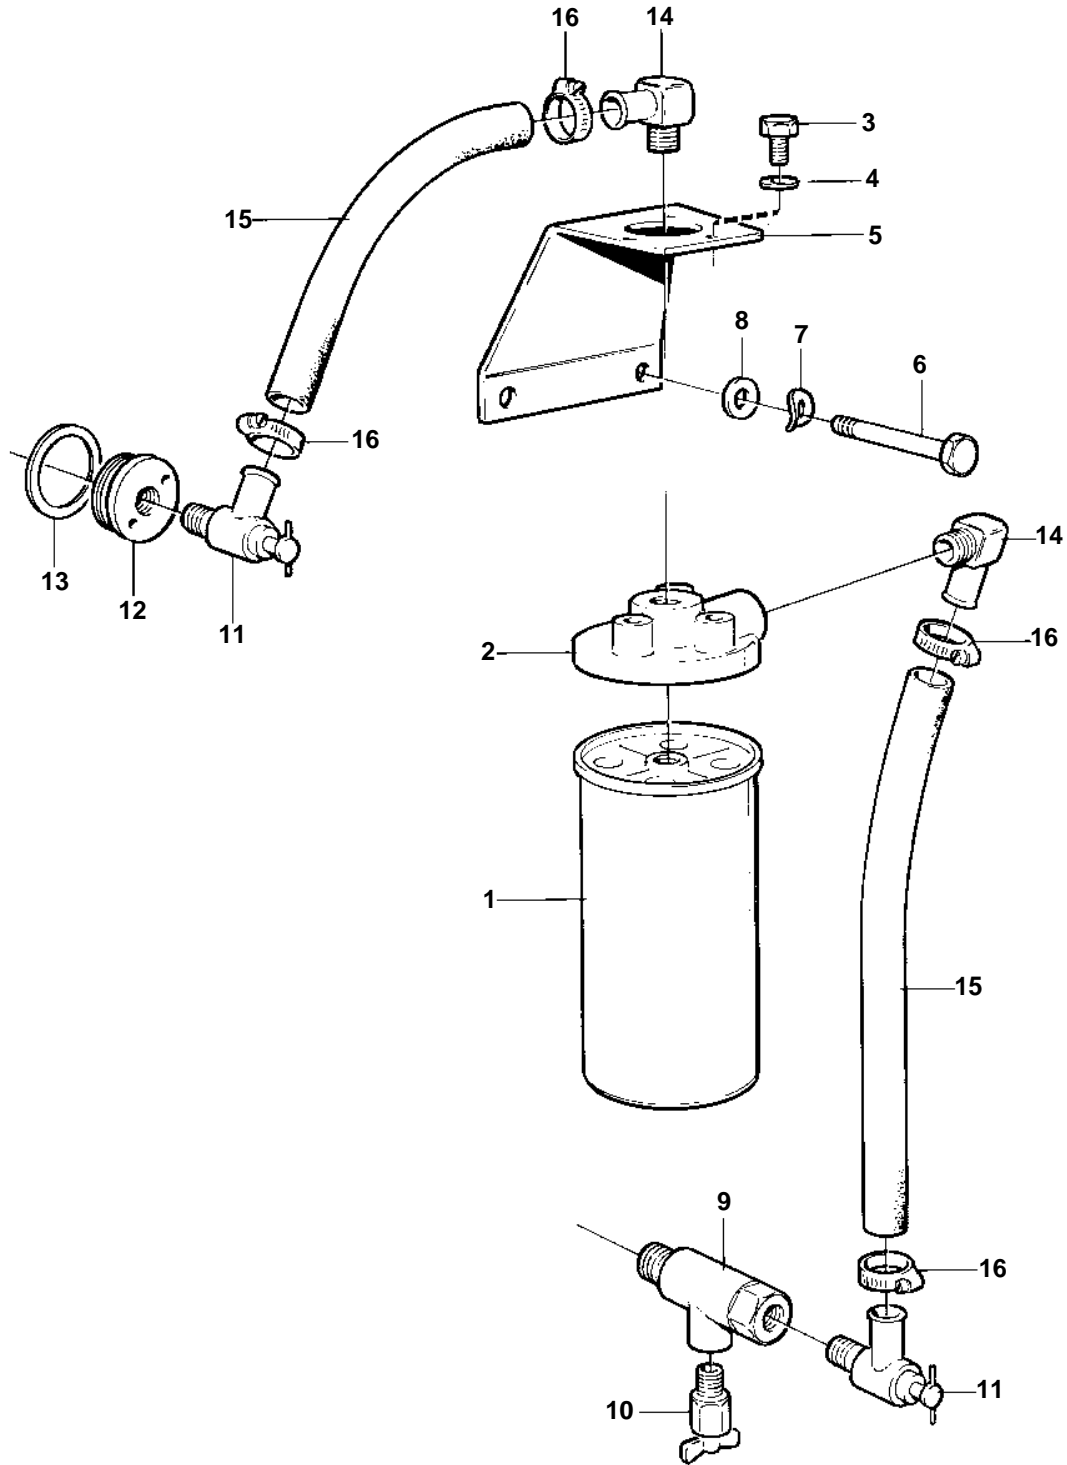

TAMD103A-A

15299

TAMD103A-A

REF	PART NO.	QTY	DESCRIPTION	NOTES
1	366822	1	Filter	
2	836440	1	Filter housing	
3	955524	3	Screw	
4	941907	3	Spring washer	
5	843992	1	Bracket	
6	191652	2	Screw	
7	942336	2	Spring washer	
8	940097	2	Washer	
9	827932	1	Nipple	
10	949918	1	Drain cock	
11	365287	2	Tap	
12	837180	1	Plug	
13	469328	1	Gasket	
14	961606	2	Elbow nipple	
15	952969	X	Rubber hose	L=180mm
	952969	X	Rubber hose	L=310mm
16	943472	4	Hose clamp	