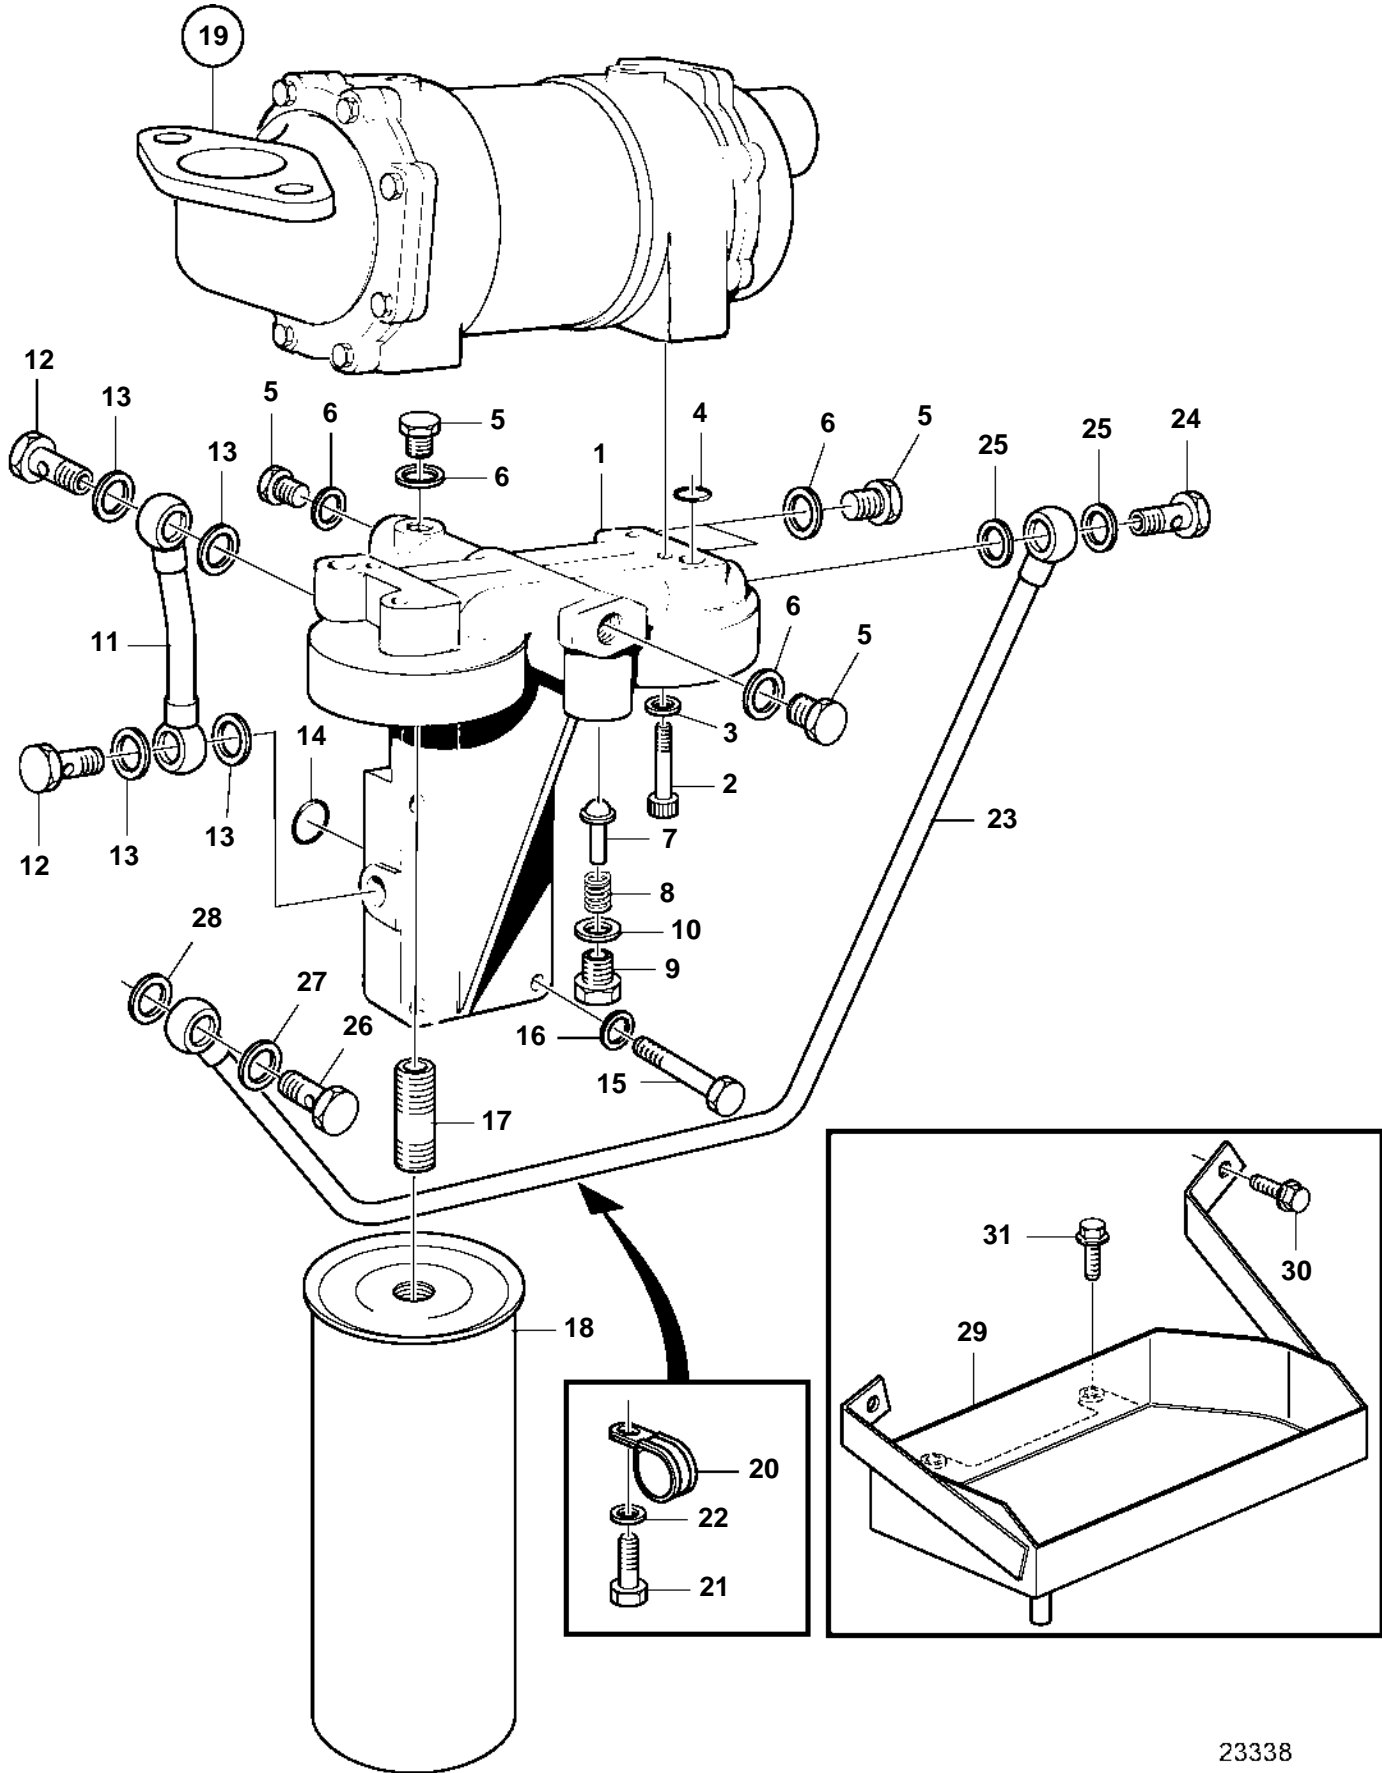

TAMD103A-A, TAMD103A-A AUX

23338

## TAMD103A-A, TAMD103A-A AUX

REF	PART NO.	QTY	DESCRIPTION	SEE SEC.	NOTES
1	843528	1	Bracket		
2	956572	4	Hex. socket screw		
3	11992	4	Gasket		
4	949656	2	O-ring		
5	914391	6	Plug		
6	976930	6	Gasket		
7	471085	1	Valve cone		
8	466653	1	Compression spring		
9	466624	1	Plug		
10	18677	1	Gasket		
11	842831	1	Tube		
12	191157	2	Hollow screw		
13	947627	4	Gasket		
14	949657	2	O-ring		
15	955537	4	Hexagon screw		
16	942336	4	Spring washer		
17	466623	2	Nipple		
18	466634	2	Oil filter		ALT
	847741	2	Oil filter		ALT, SHORT TYPE
19		1	Oil cooler, engine	848	
20	952627	1	Clamp		
21	940100	1	Hexagon screw		
22	941906	1	Spring washer		
23	864369	1	Delivery pipe		
24	190714	1	Hollow screw		
25	947624	2	Gasket		
26	942007	1	Hollow screw		
27	947624	1	Gasket		
28	942703	1	Gasket		
29	3835800	1	Spill plate		ONLY CLASSIFIED ENGINE
30	956572	2	Hex. socket screw		
31	942624	1	Flange screw		