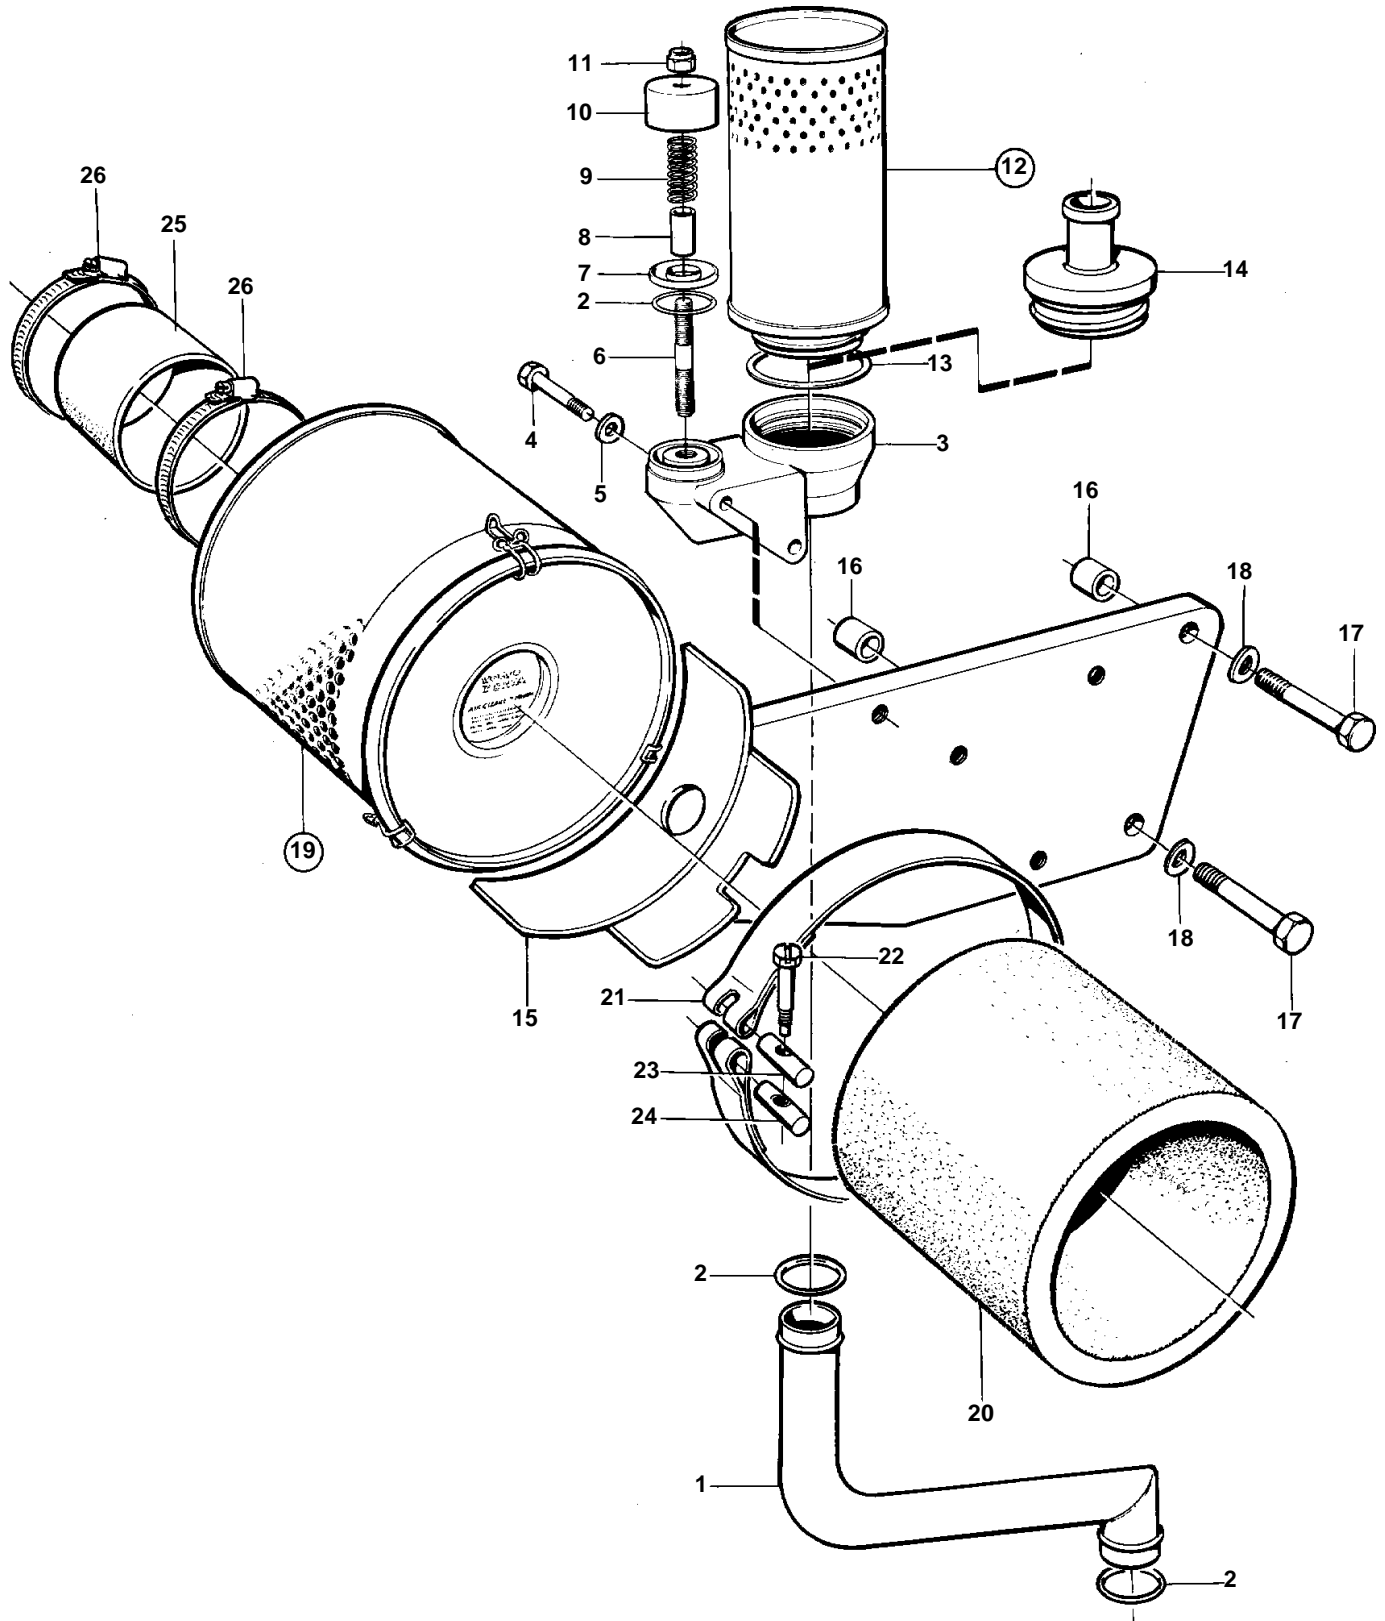

TAMD103A-A, TAMD103A-A AUX

15213

## TAMD103A-A, TAMD103A-A AUX

REF	PART NO.	QTY	DESCRIPTION
1		1	Breather pipe
2	421158	3	Sealing ring
3	843356	1	Connector housing
4	955529	2	Hexagon screw
5	941907	2	Spring washer
6	924058	1	Stud
7	842972	1	Valve disc
8	842974	1	Spacer sleeve
9	843301	1	Spring
10	842975	1	Protecting casing
11	963105	1	Lock nut
12	876069	1	Filter
13	843449	1	· Gasket
14	845260	1	Hose attachment
15		1	Bracket
16	807182	2	Spacer sleeve
17	955532	2	Hexagon screw
18	941907	2	Spring washer
19	864727	1	Air filter
20	864954	1	· Insert
21	848922	1	Tensioning band
22	31406	1	Hexagon screw
23	31405	1	Pin
24	31404	1	Clevis pin
25	864821	1	Filter connection
26	943484	2	Hose clamp