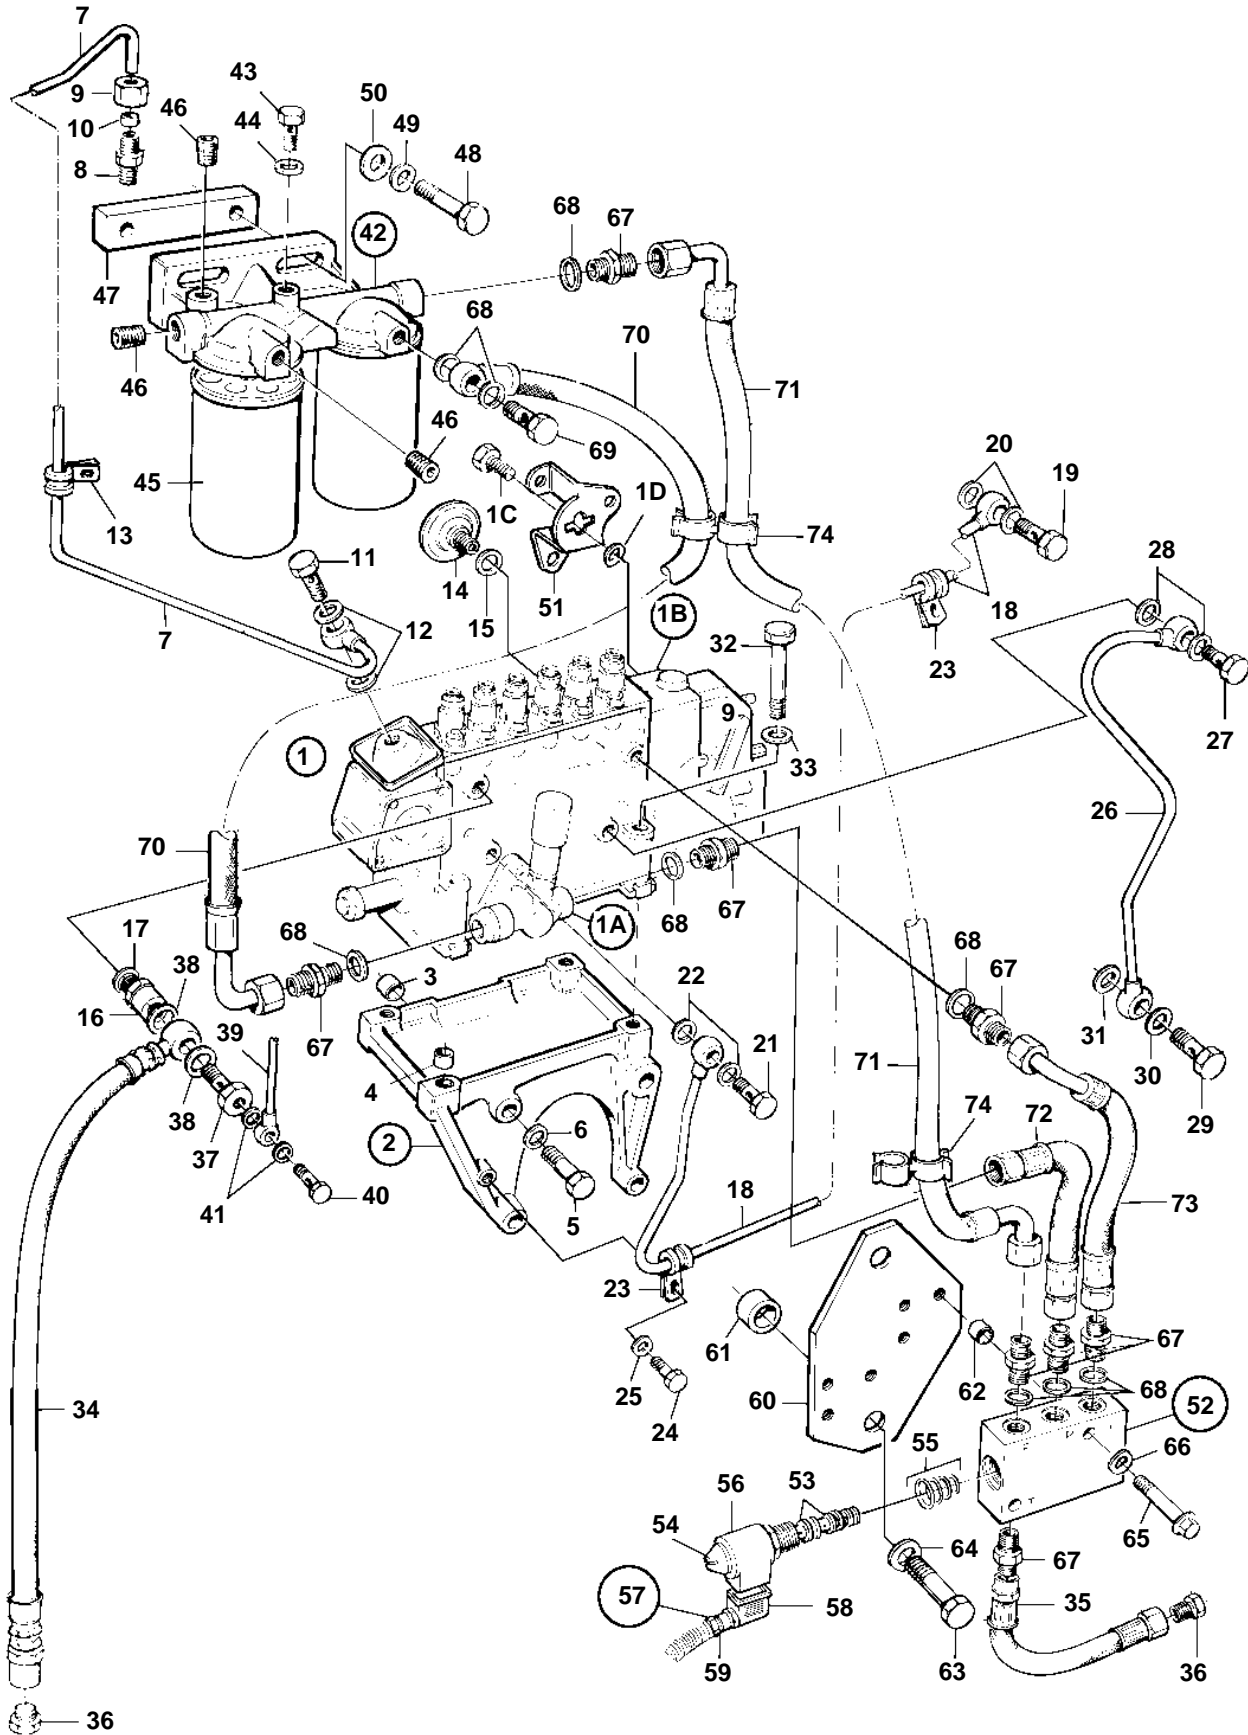

TAMD103A-A, TAMD103A-A AUX

18078

TAMD103A-A, TAMD103A-A AUX

REF	PART NO.	QTY	DESCRIPTION	SEE SEC.	NOTES
1	3803795	1	Injection pump, exch		287kW / 1800RPM
	3803796	1	Injection pump, exch		255kW / 1800RPM
	3803797	1	Injection pump, exch		199kW / 1800RPM
	3803798	1	Injection pump, exch		225kW / 1500RPM
	3803799	1	Injection pump, exch		280kW / 1800RPM
1A	3825429	1	· Feed pump		
1				3899	
1B		1	· Governor		
1			· · Parts not sold separately		
1C	955270	1	· Hexagon screw		
1D	941906	1	· Spring washer		
1			· Remaining comps.not spec		
2	478647	1	Bracket		
3		2	· Guide sleeve		
4	417588	1	· Guide sleeve		
5	955566	2	Hexagon screw		
6	940280	2	Spring washer		
7	864368	1	Tube		
8	954379	1	Nipple, induction manifold		
9	954357	1	Fitting nut		
10	954365	1	Fitting		
11	969299	1	Hollow screw		
12	11994	2	Gasket		
13	942400	2	Clamp		
14	477173	1	Pressure equalizer		
15	969011	1	Gasket		
16	3825154	1	Overflow valve		
17	15304	1	Gasket		
18		1	Oil feed pipe, cylinder block	4452	
19		1	Hollow screw	4452	
20		2	Gasket	4452	
21	48634	1	Hollow screw		
22	947281	2	Gasket		
23	952623	2	Clamp		
24	955512	1	Hexagon screw		
25	949607	1	Spring washer		
26	422246	1	Return pipe, oil drain		
27	25167	1	Hollow screw		
28	969011	2	Gasket		
29	942007	1	Hollow screw, cylinder block		
30	11998	1	Gasket		
31	942703	1	Gasket		
32	940156	4	Hexagon screw		
33	190509	4	Washer		
34	3830312	1	Hose		
35	3830312	1	Hose		
36	22753	2	Nipple		
37	16496	1	Hollow screw		
38	969011	2	Gasket		
39		1	Leak-off pipe	4332	
40		1	Hollow screw	4332	
41		2	Gasket	4332	
42	8194541	1	Fuel filter housing		
43	471177	1	· Hollow screw		
44	947620	1	· Gasket		
45	3825133	2	Fuel filter		
46	968062	3	Plug		
47		1	Spacer plate		
48	955536	2	Hexagon screw		
49	942336	2	Spring washer		
50	960142	2	Washer		
51	848677	1	Intermediate lever, stop solenoid		