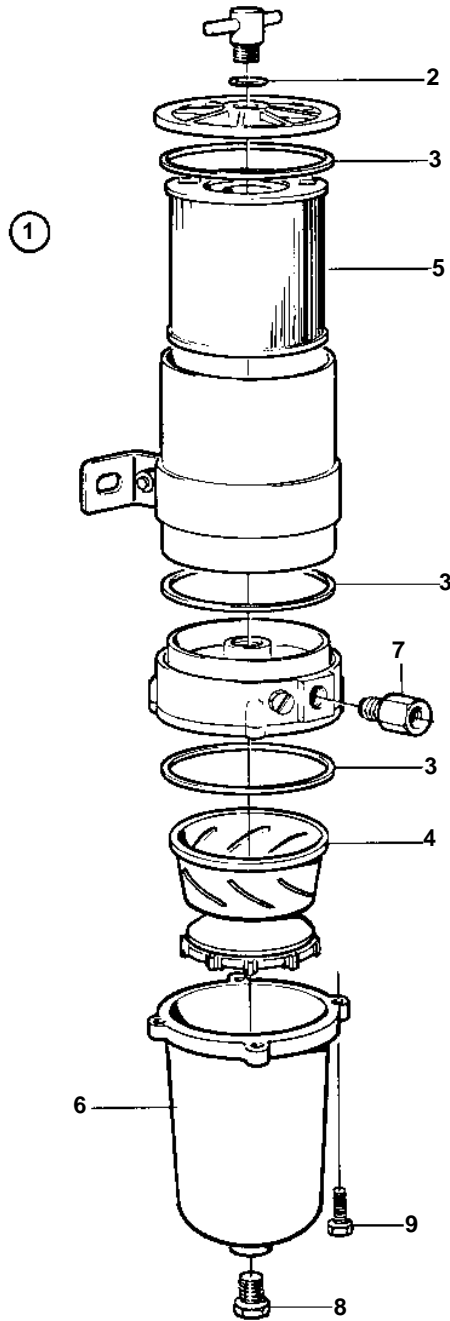

TAMD103A-A, TAMD103A-A AUX

15385

TAMD103A-A, TAMD103A-A AUX

REF	PART NO.	QTY	DESCRIPTION	SEE SEC.	NOTES
1	3825018	1	Fuel filter		LATE TYPE, REPL BY 877768
			· Bulletin 50-11A	50-11A-EN	Fuel Filters / Water Separators
2	838505	1	· O-ring		
3	846719	3	· Gasket		
4	3825028	1	· Turbine		
5	3825027	1	· Insert		REPL BY 3838852
	3838852	1	· Fuel filter insert		
6	3838851	1	· Bowl		Metal Bowl., (848293)
7	846620	2	· Nipple		
8	952075	1	· Plug		
9	940094	4	· Hexagon screw		