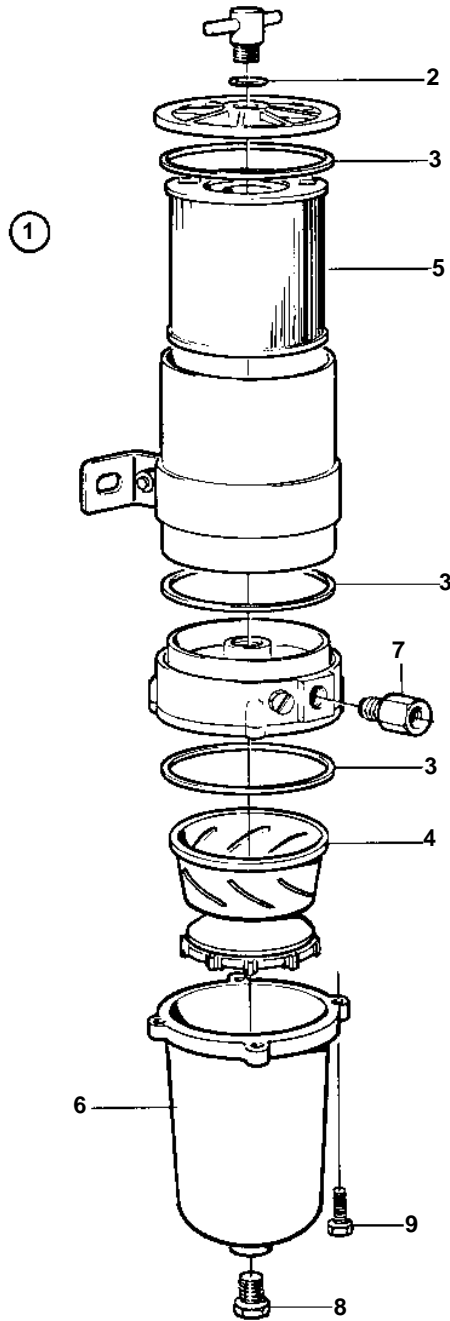

TAMD103A-A, TAMD103A-A AUX

15385

TAMD103A-A, TAMD103A-A AUX

REF	PART NO.	QTY	DESCRIPTION	SEE SEC.	NOTES
1	3825018	1	Fuel filter		REPL BY 877768
			• Bulletin 50-11A	50-11A-EN	Fuel Filters / Water Separators
1	877768	1	Fuel filter		
2	838506	1	• O-ring		
3	846719	3	• Gasket		
4	3825028	1	• Turbine		
5	3838852	1	• Fuel filter insert		(3825027) 10 micron
6	3838851	1	• Bowl		Metal Bowl., (848293)
7	846620	2	• Nipple		
8	952075	1	• Plug		
9	940094	4	• Hexagon screw		