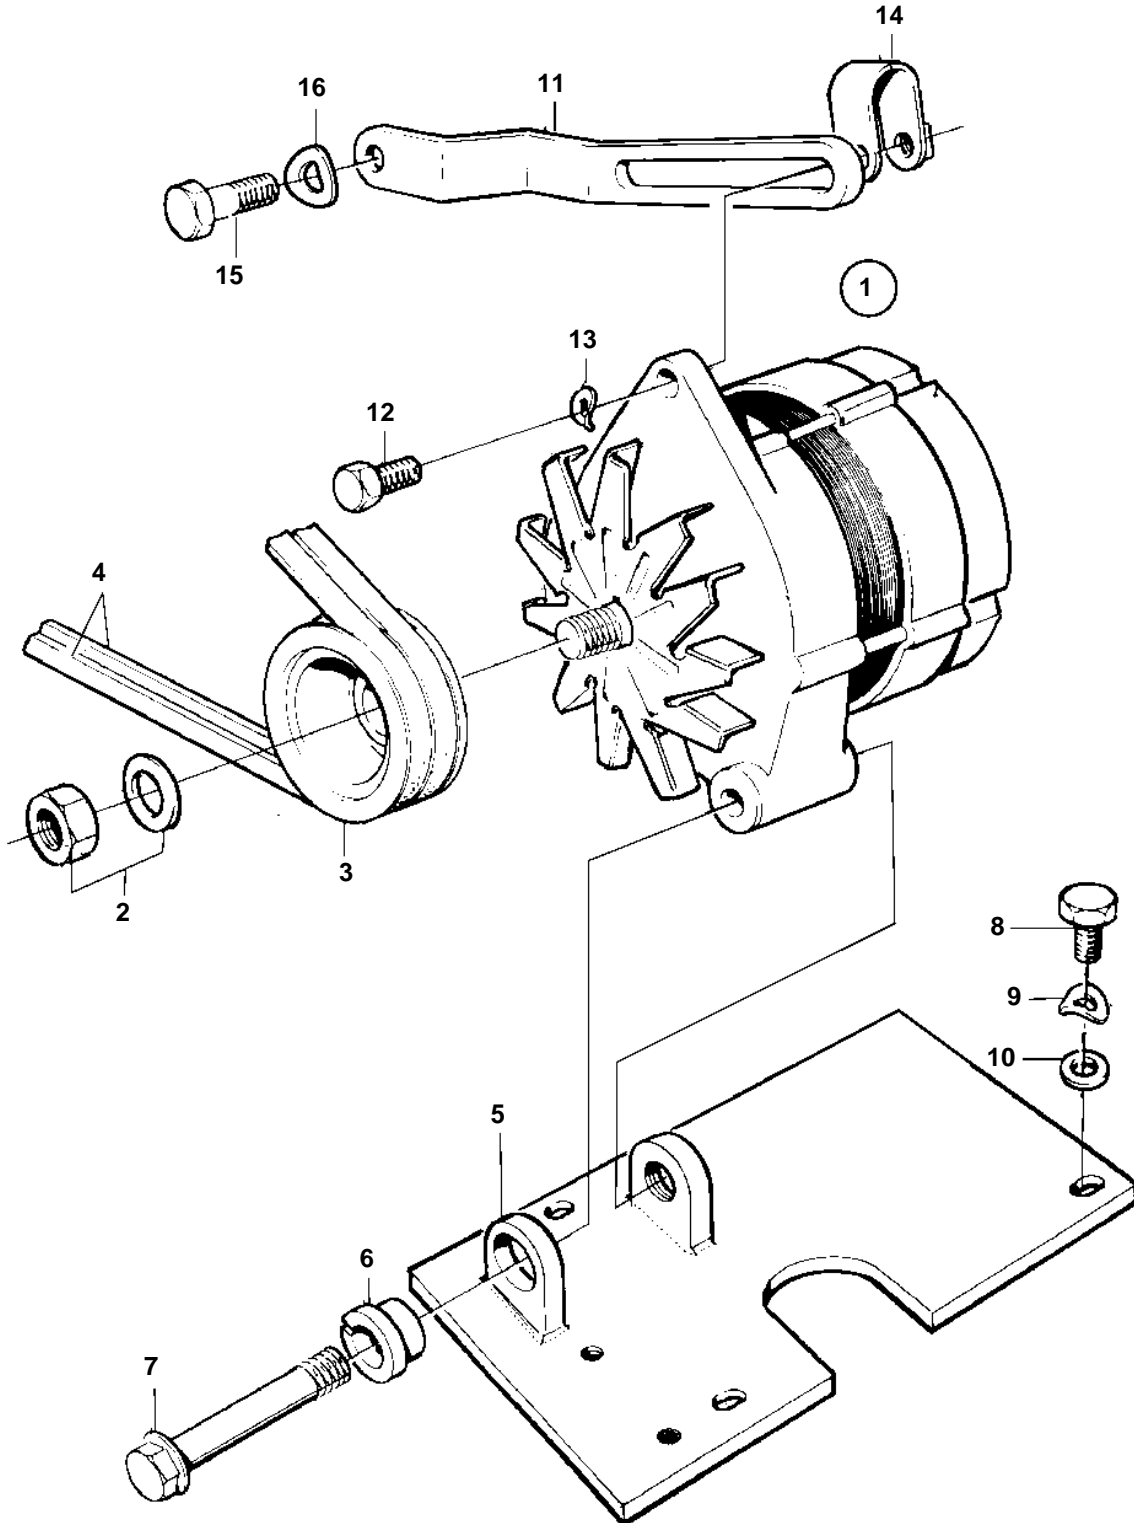

TAMD103A-A, TAMD103A-A AUX

17878

TAMD103A-A, TAMD103A-A AUX

REF	PART NO.	QTY	DESCRIPTION	SEE SEC.	NOTES
1	873771	1	Alternator		For 24 voltage electric system, 28V 60A
	3803443	1	Alternator, exch, exch		For 24 voltage electric system, 28V 60A
				4169	
2		1	· Mounting kit	4169	
3	841812	1	Pulley		
4	966870	1	V-belt		
5	3826075	1	Bracket		
6	966366	1	Flange screw		
7	1675685	1	Spacer sleeve		
8	940135	4	Hexagon screw		
9	941907	4	Spring washer		
10	955894	4	Washer		
11	846831	1	Tensioner		
12	955298	1	Hexagon screw		
13	941907	1	Spring washer		
14	466735	1	Tensioning eyelet		
15	955536	1	Hexagon screw		
16	942336	1	Spring washer		