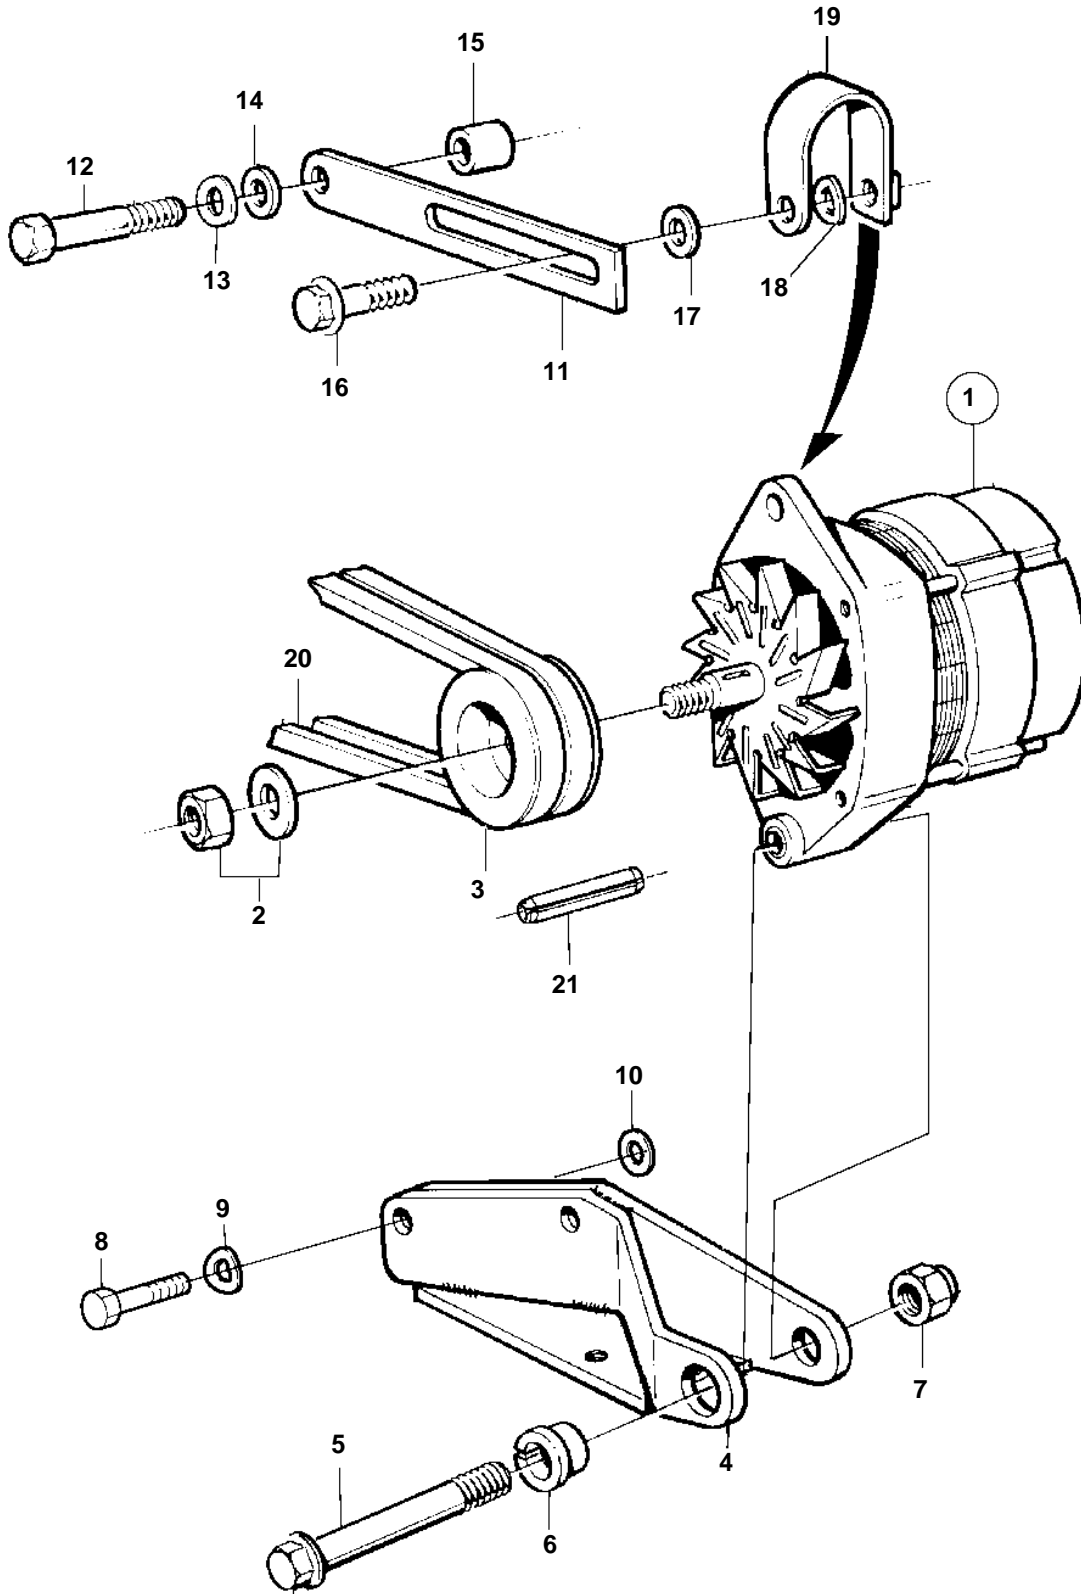

TAMD103A-A, TAMD103A-A AUX

TAMD103A-A, TAMD103A-A AUX

REF	PART NO.	QTY	DESCRIPTION	SEE SEC.	NOTES
1	873771	1	Alternator		For 24 voltage electric system, 28V 60A
	3803443	1	Alternator, exch, exch		For 24 voltage electric system, 28V 60A
				4169	
2		1	· Mounting kit	4169	
3	841812	1	Pulley		
4		1	Bracket		
5	966367	1	Flange screw		
6	1675685	1	Spacer sleeve		
7	971085	1	Lock nut		
8	955538	2	Hexagon screw		
9	942336	2	Spring washer		
10	960142	2	Washer		
11	864721	1	Tensioner		
12	942338	1	Hexagon screw		
13	942336	1	Spring washer		
14	940097	1	Washer		
15	842930	1	Spacer sleeve		
	843028	1	Spacer sleeve		For engines in with keel cooling., L=25mm
16	948217	1	Flange screw		
17	976944	1	Washer		
18	941907	1	Spring washer		
19	466734	1	Tensioning eyelet		
20	966972	1	V-belt		
21	1610144	1	Spring pin		