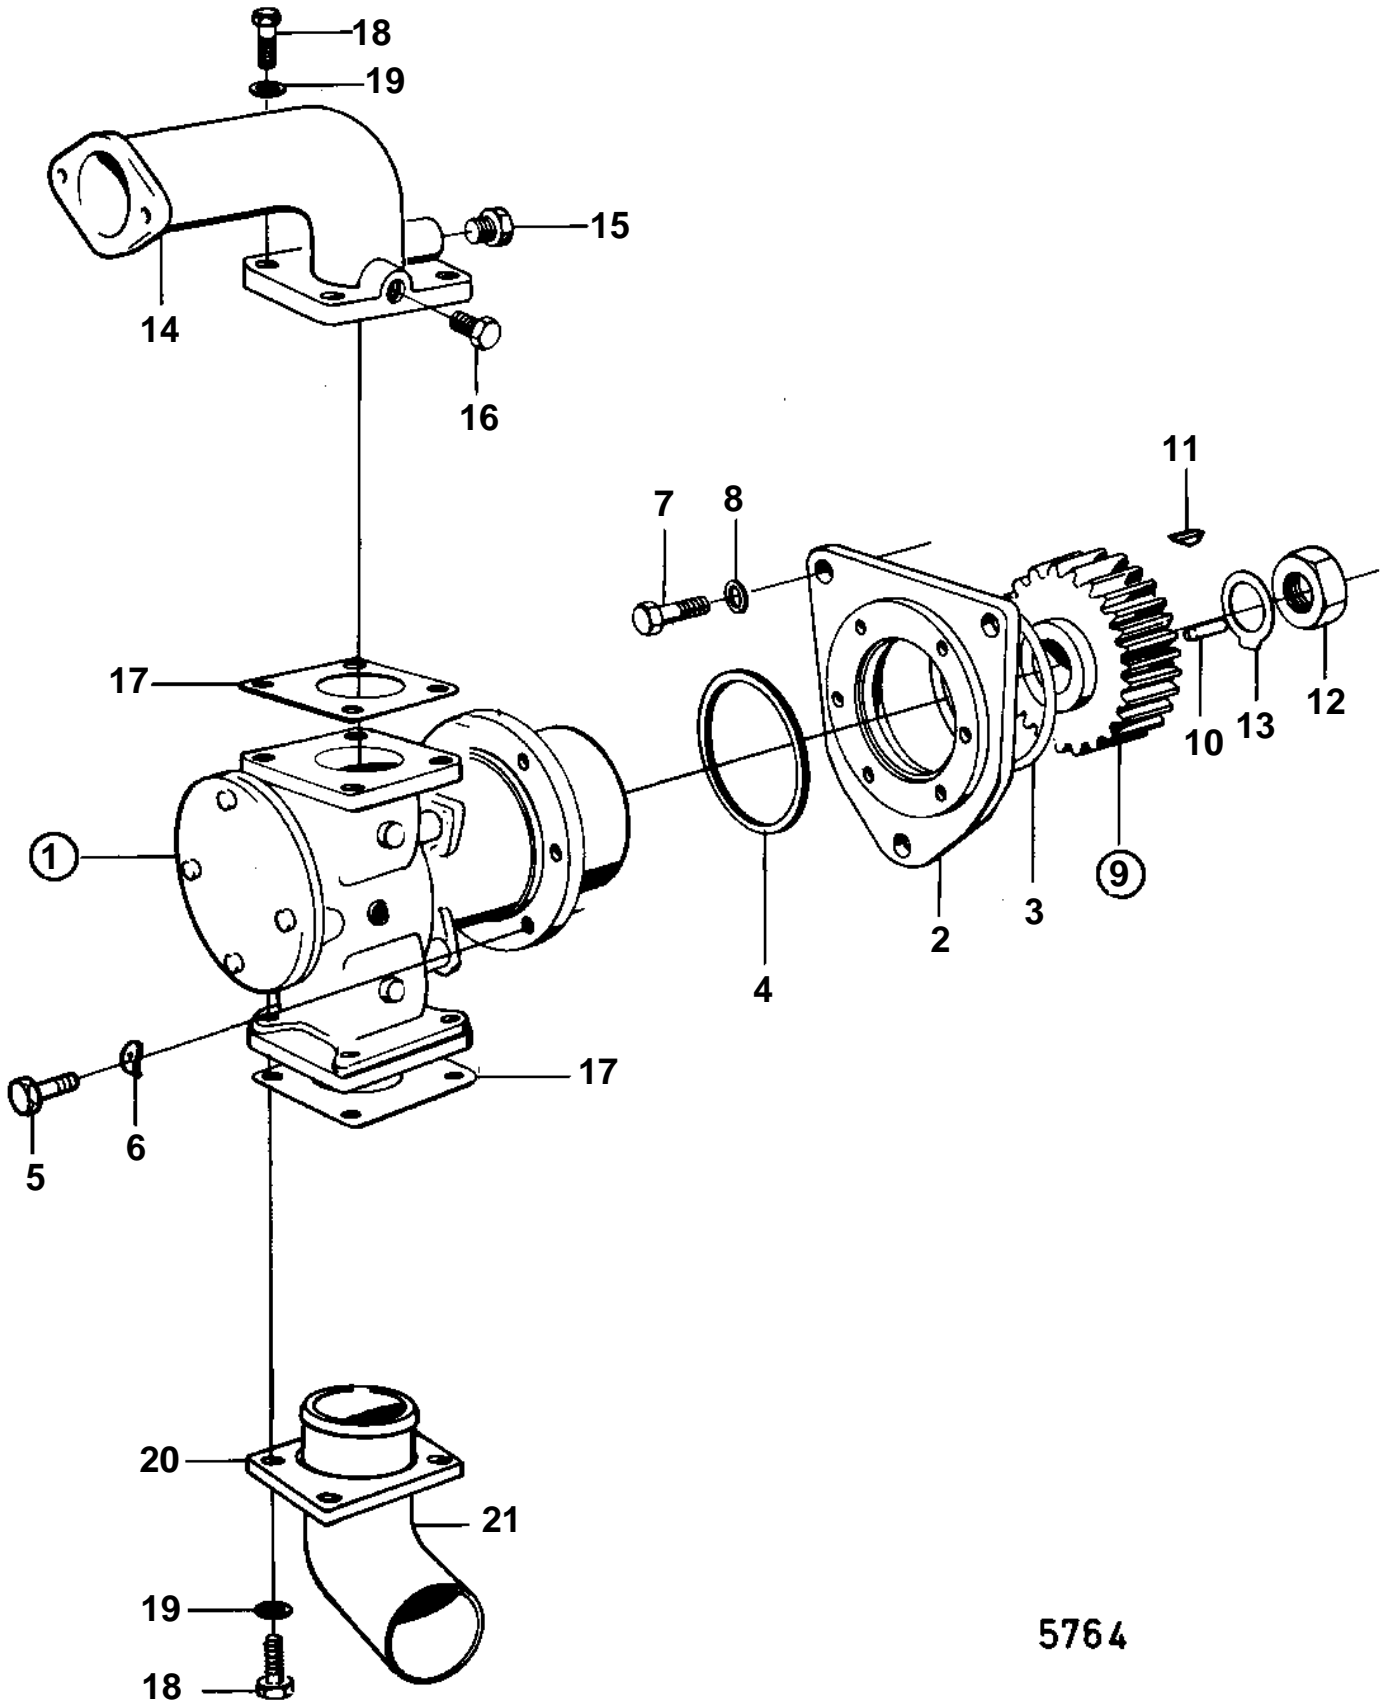

TAMD103A-A, TAMD103A-A AUX

5764

TAMD103A-A, TAMD103A-A AUX

REF	PART NO.	QTY	DESCRIPTION	SEE SEC.	NOTES
1	3829313	1	Sea water pump		
				4422	
2	820695	1	Spacer		
3	967344	1	O-ring		
4	975610	1	O-ring		
5	940114	3	Hexagon screw		
6	942336	3	Spring washer		
7	955576	3	Hexagon screw		
8	941911	3	Spring washer		
9	3825716	1	Gear		
10	950564	1	Pin		
11	942406	1	Woodruff key		
12	955860	1	Hexagon nut		
13	942735	1	Tab washer		
14	842866	1	Riser		
15	981749	1	Plug		
16	861551	1	Plug		
17	862583	2	Gasket		
18	940114	8	Hexagon screw		
19	942336	8	Spring washer		
20	842867	1	Flange		
21	842868	1	Hose attachment		I.D=63 mm, H.E
	863294	1	Riser		I.D=57mm, K.C