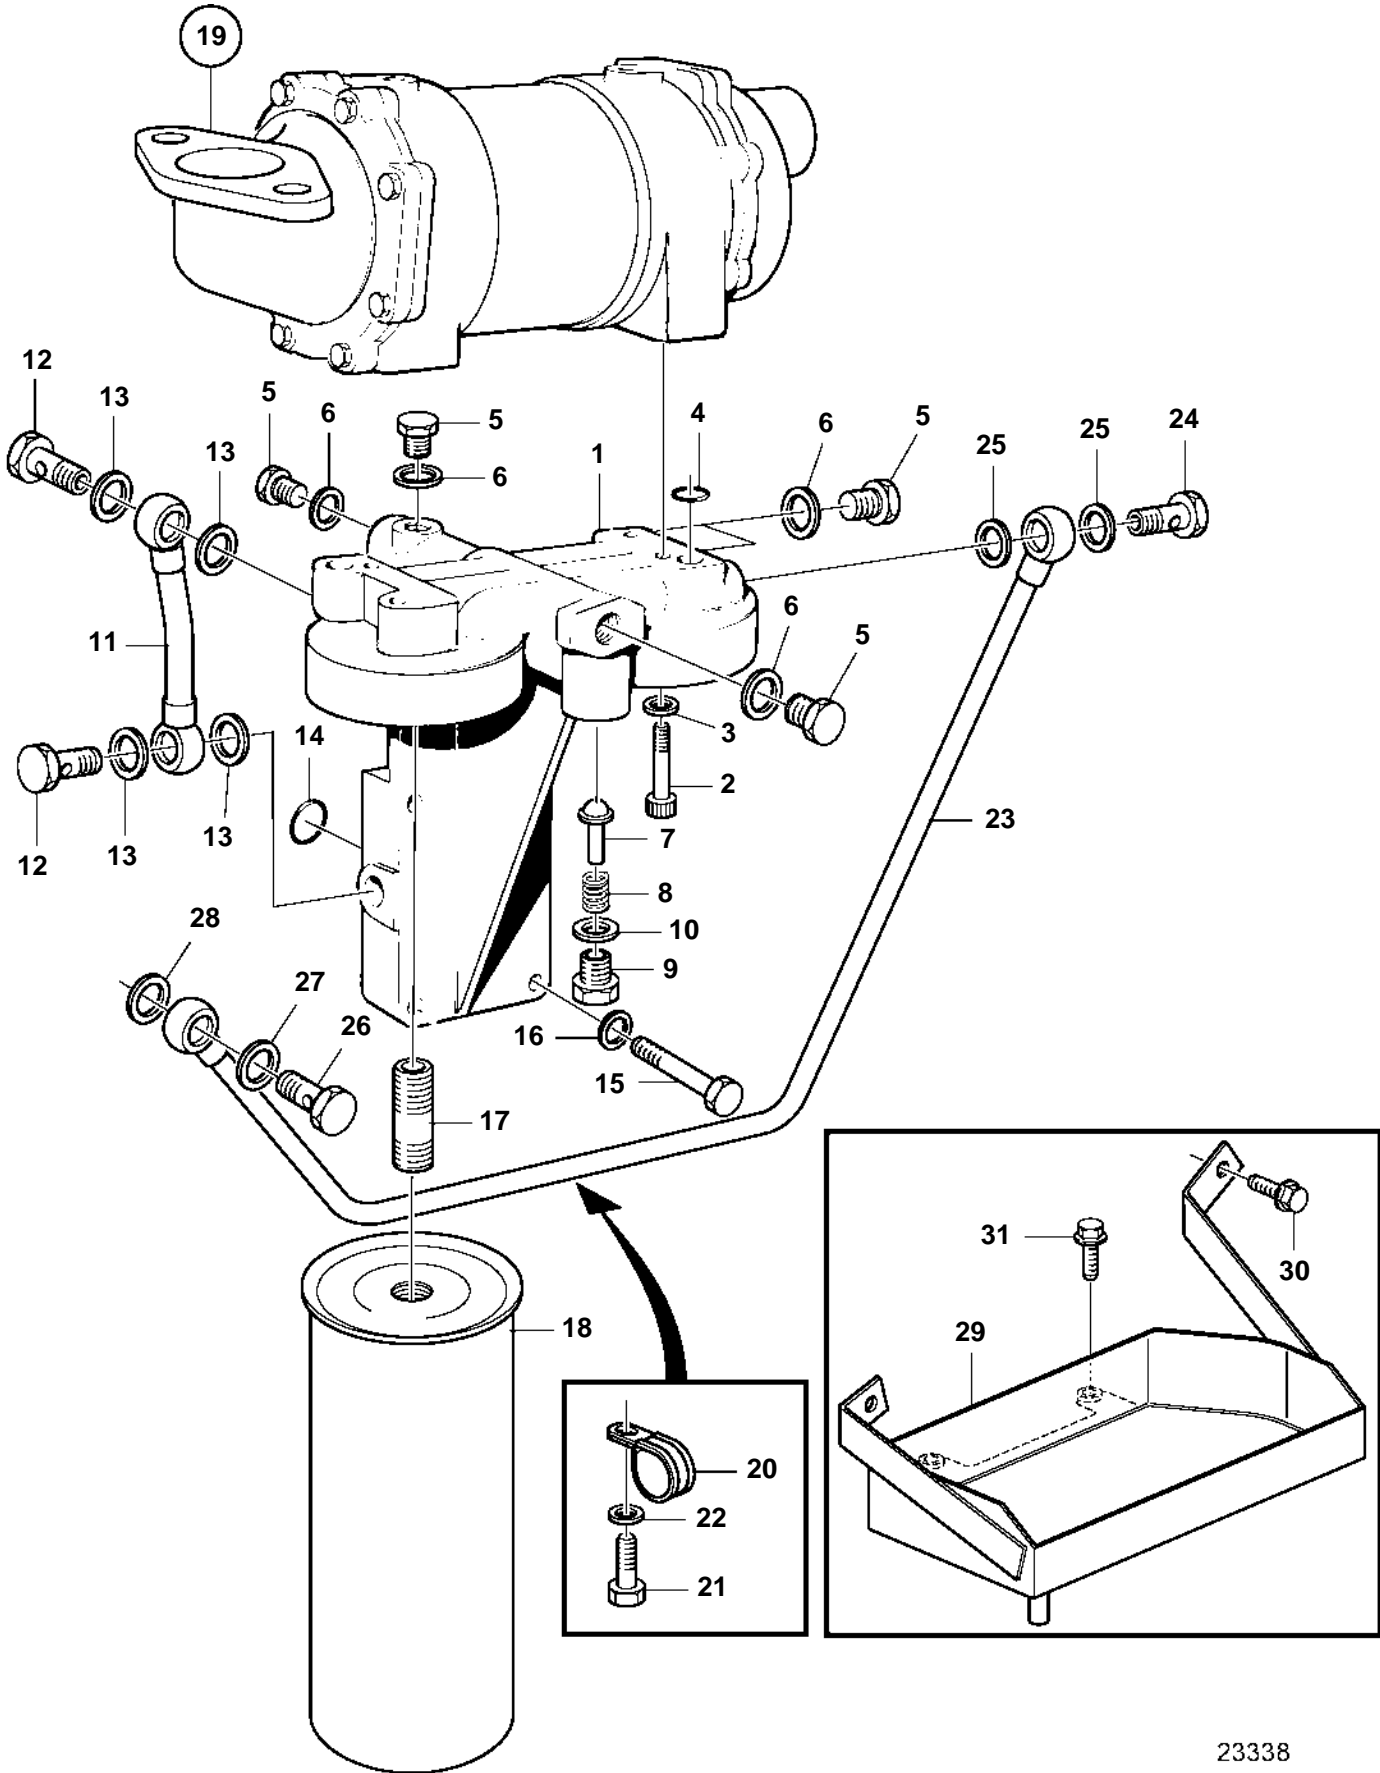

TAMD103A-A, TAMD103A-A AUX

23338

## TAMD103A-A, TAMD103A-A AUX

REF	PART NO.	QTY	DESCRIPTION	SEE SEC.	NOTES
1	843528	1	Bracket		
2	956572	4	Hex. socket screw		
3	11992	4	Gasket		
4	949656	2	O-ring		
5	914391	6	Plug		
6	976930	6	Gasket		
7	471085	1	Valve cone		
8	466653	1	Compression spring		
9	466624	1	Plug		
10	18677	1	Gasket		
11	842831	1	Tube		
12	191157	2	Hollow screw		
13	947627	4	Gasket		
14	949657	2	O-ring		
15	955537	4	Hexagon screw		
16	942336	4	Spring washer		
17	466623	2	Nipple		
18	466634	2	Oil filter		ALT
	847741	2	Oil filter		ALT, SHORT TYPE
19		1	Oil cooler, engine	848	
20	952627	1	Clamp		
21	940100	1	Hexagon screw		
22	941906	1	Spring washer		
23	864369	1	Delivery pipe		
24	190714	1	Hollow screw		
25	947624	2	Gasket		
26	942007	1	Hollow screw		
27	947624	1	Gasket		
28	942703	1	Gasket		
29	3835800	1	Spill plate		ONLY CLASSIFIED ENGINE
30	956572	2	Hex. socket screw		
31	942624	1	Flange screw		