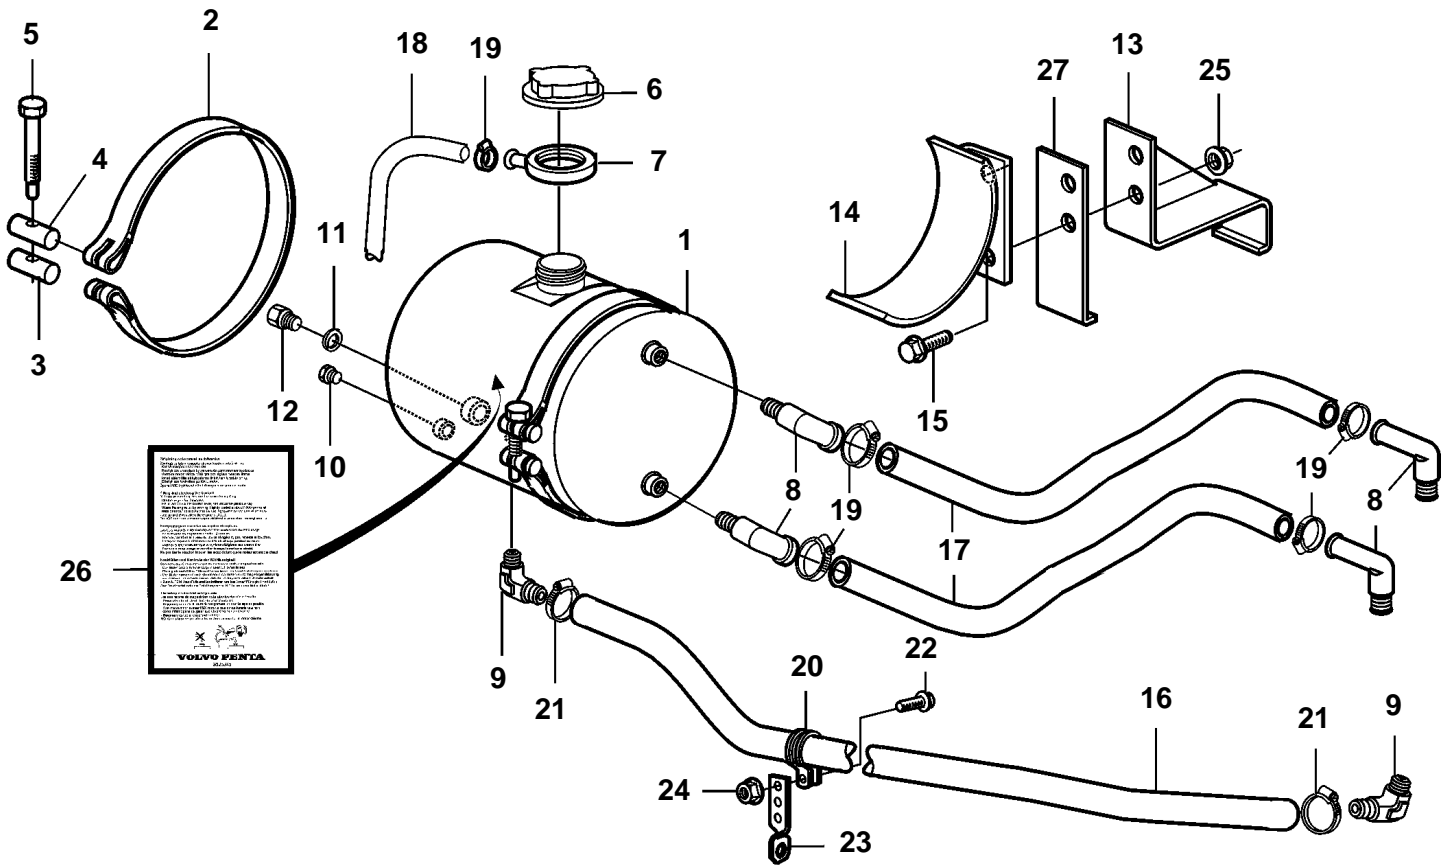

TAMD103A-A, TAMD103A-A AUX

23325

TAMD103A-A, TAMD103A-A AUX

REF	PART NO.	QTY	DESCRIPTION	NOTES
1	3827367	1	Expansion tank	
2	339958	2	Tensioning band	
3	31405	2	Pin	
4	31404	2	Clevis pin	
5	31406	2	Hexagon screw	
6	1674083	1	Pressure cap	75kPa
7	3828863	1	Rubber collar	
8	479953	3	Elbow nipple	
9	942649	2	Elbow nipple	
10	981749	2	Plug	
11	11998	1	Gasket	
12	960632	1	Plug	
13	3832724	1	Bracket	
14	3826803	1	Bracket	
15	946329	4	Flange screw	
16	943367	X	Rubber hose	L=480mm
17	943367	X	Rubber hose	L=600mm
18	192618	X	Hose	L=2300mm
19	943470	4	Hose clamp	
20	952637	1	Clamp	
21	943475	1	Hose clamp	
22	967949	1	Flange screw	
23	354842	1	Bracket	
24	949278	1	Flange lock nut	
25	971098	4	Flange lock nut	
26	3825346	1	Decal	
27	3832725	1	Bracket	