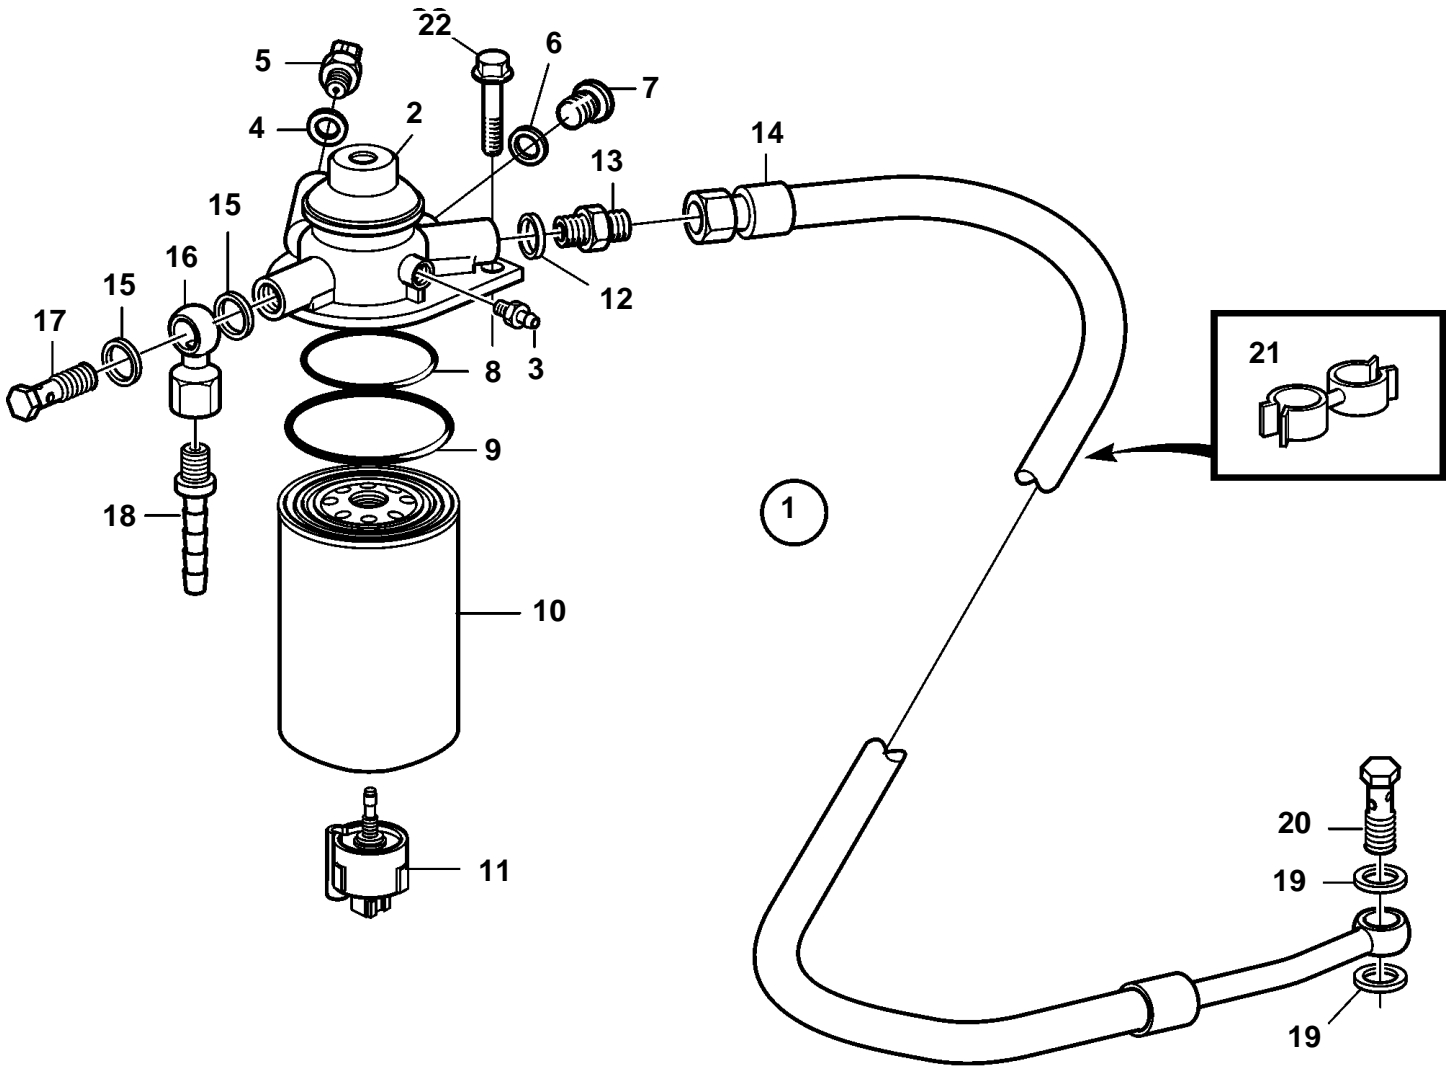

D6-280I-A, D6-310I-A, D6-310A-A, D6-310A-A, D6-350A-A, D6-370I-A

20690

D6-280I-A, D6-310I-A, D6-310A-A, D6-310A-A, D6-350A-A, D6-370I-A

REF	PART NO.	QTY	DESCRIPTION	SEE SEC.	NOTES
1	3582738	1	Fuel filter		REPL BY 3588199
	3588199	1	Fuel filter	7428	
2		1	· Filter housing		
3	20548012	1	· Tap		
4	11996	1	· Gasket		
5	1624368	1	· Temperature sensor		
6	11996	1	· Gasket		
7	966143	1	· Plug		M16x1,5
8		1	· O-ring		
9		1	· O-ring		
10	3583443	1	· Fuel filter		
11	874572	1	· Sender		
12	969011	1	Gasket		
13	941754	1	Nipple		
14	3583440	1	Fuel hose		
15	969011	2	Gasket		
16	861101	1	Banjo nipple		
17	25167	1	Hollow screw		
18	3825000	1	Nipple		
19	969011	2	Gasket		
20	25167	1	Hollow screw		
21	9205207	1	Retainer		
22	946671	2	Flange screw		