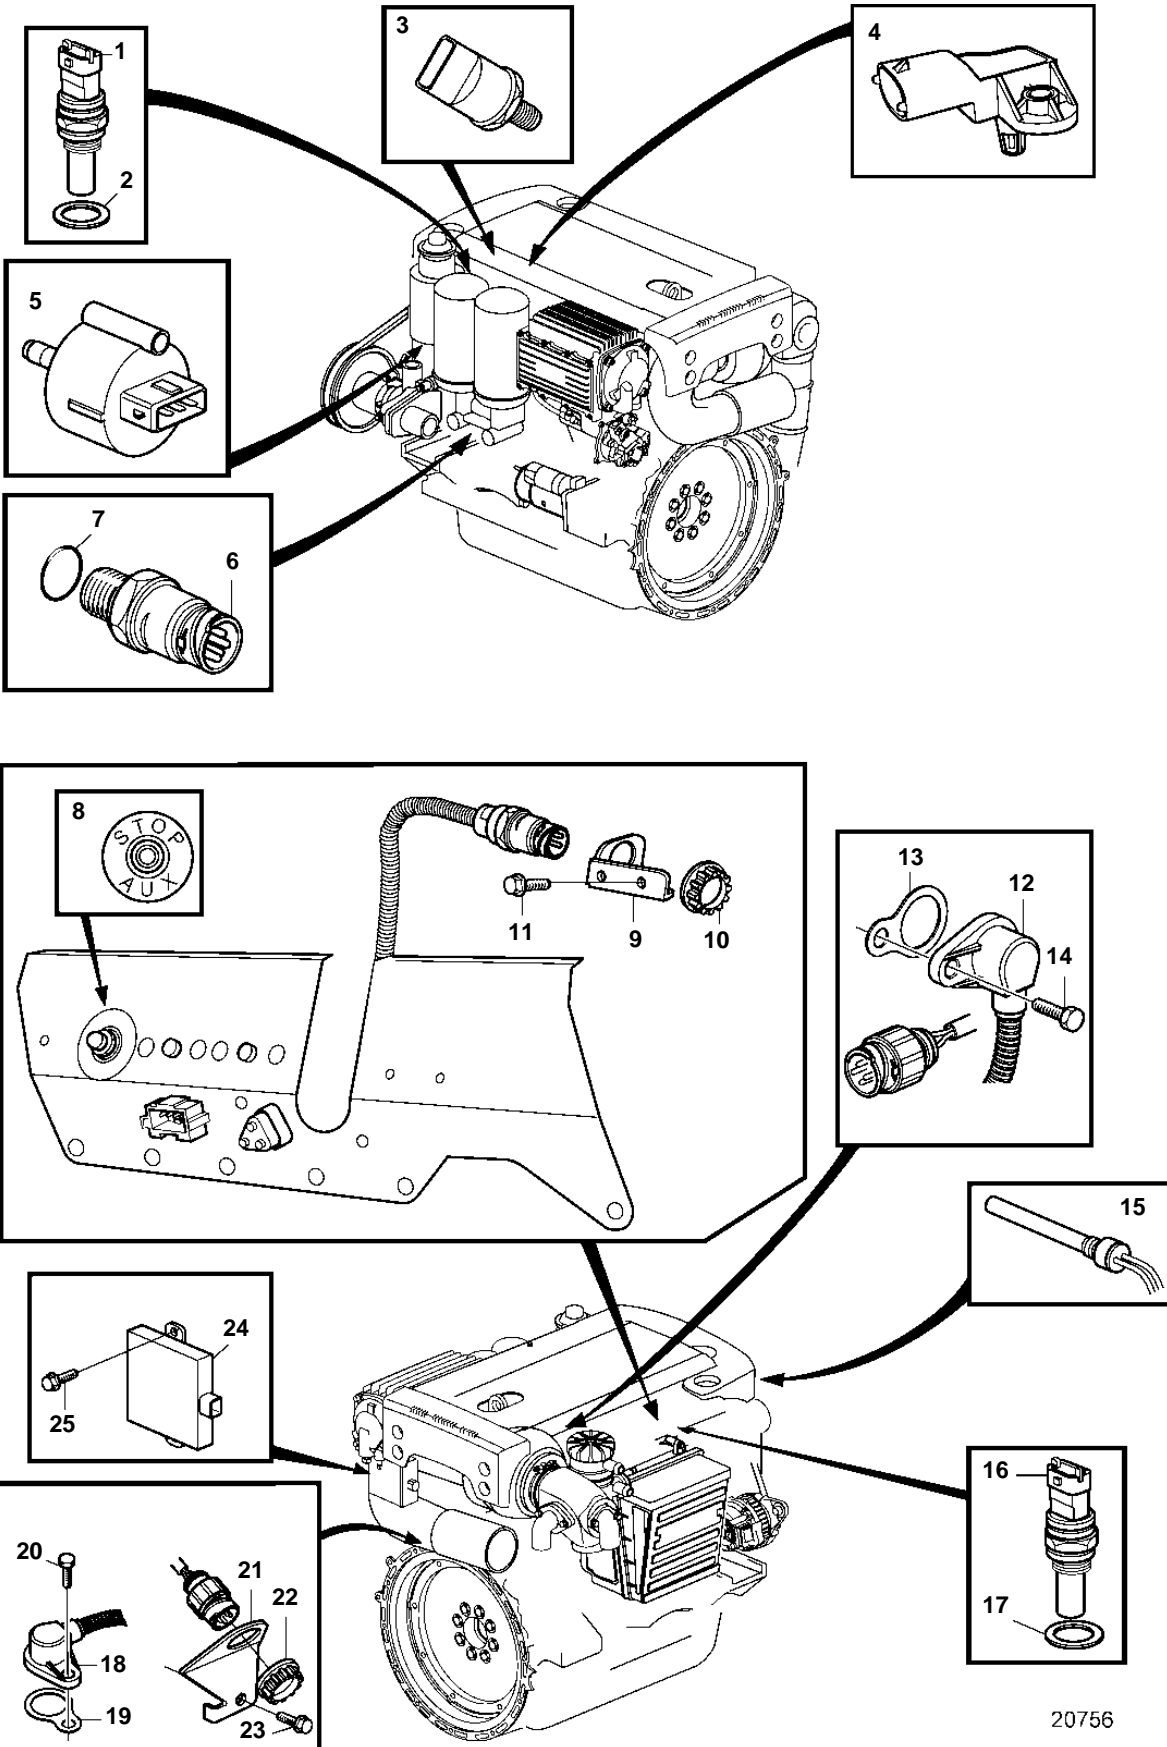

D6-280I-A, D6-280I-B, D6-280A-A, D6-280A-B, D6-310I-A, D6-310I-B, D6-310A-A, D6-310A-B, D6-310D-B, D6-350A-A, D6-350A-B, D6-370I-A, D6-370I-B, D6-370D-B

20756

D6-280I-A, D6-280I-B, D6-280A-A, D6-280A-B, D6-310I-A, D6-310I-B, D6-310A-A, D6-310A-B, D6-310D-B, D6-350A-A, D6-350A-B, D6-370I-A, D6-370I-B, D6-370D-B

REF	PART NO.	QTY	DESCRIPTION	NOTES
1	1624368	1	Temperature sensor, fuel	
2	11996	1	Gasket	
3	3587927	1	Pressure sensor	RAIL
4	874241	1	Pressure sensor	
5	3808616	1	Sensor kit	
6	20484678	1	Pressure sensor, oil pressure difference	
7	968559	1	· O-ring	
8	828584	1	Switch	
9	3583480	1	Bracket	
10	3963413	1	Attaching ring	
11	968476	2	Flange screw	
12	3944124	1	Sender, camshaft/flywheel	
13	1677894	1	Shim	
14	963684	1	Screw	
15	3547710	1	Level guard	
16	1624368	1	Temperature sensor	
17	11996	1	Gasket	
18	3944124	1	Sender, camshaft/flywheel	
19	1677894	1	Shim	
20	963684	1	Screw	
21	3584044	1	Bracket	
22	3963413	1	Attaching ring	
23	946934	1	Flange screw	
24	881778	1	Converter	
25	946501	3	Screw	