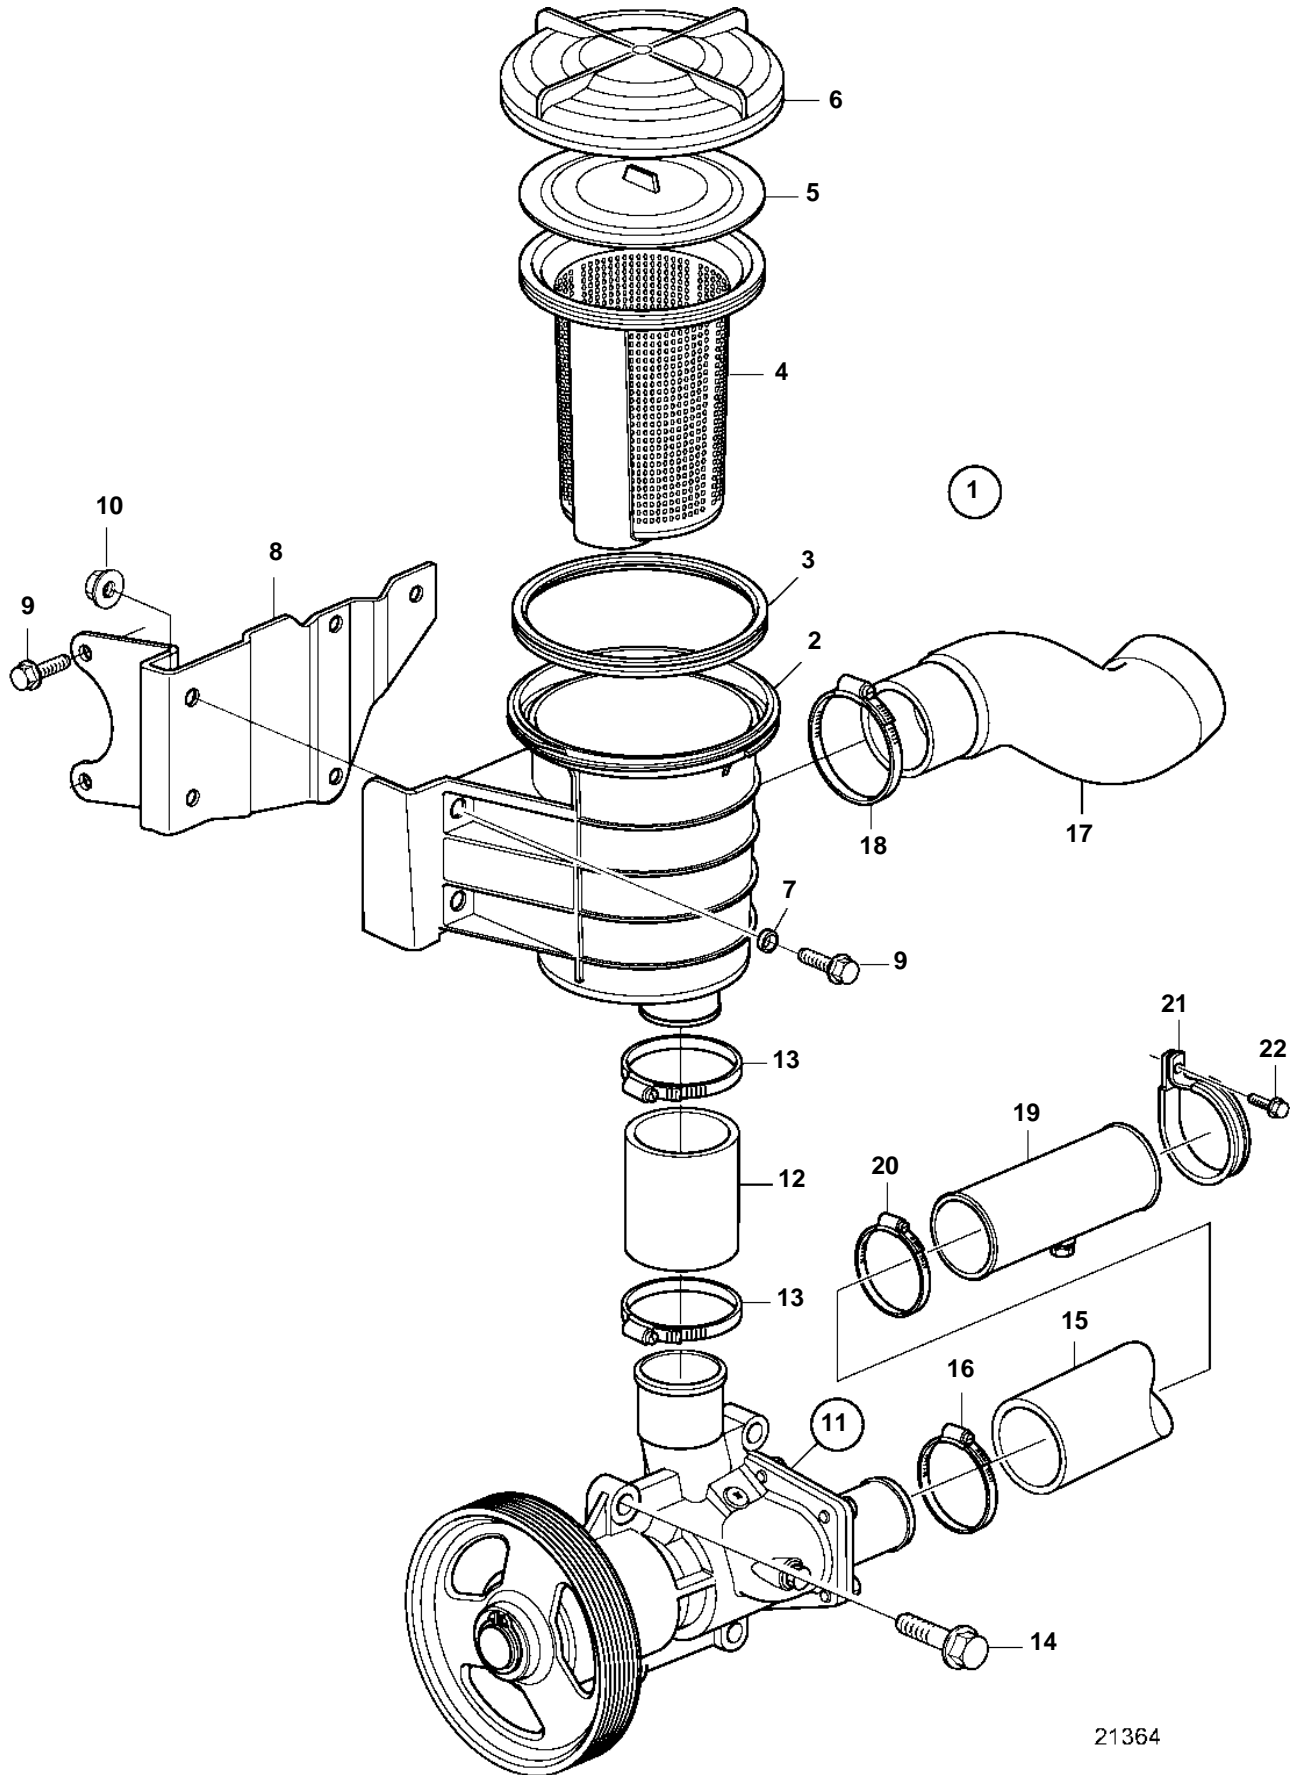

D6-280A-A, D6-280A-B, D6-310A-A, D6-310A-B, D6-310D-B, D6-350A-A, D6-350A-B, D6-370D-B

21364

D6-280A-A, D6-280A-B, D6-310A-A, D6-310A-B, D6-310D-B, D6-350A-A, D6-350A-B, D6-370D-B

REF	PART NO.	QTY	DESCRIPTION	SEE SEC.	NOTES
1	3809070	1	Sea water filter		(3582986)
2		1	· Strainer housing		
3	3583340	1	· Sealing ring		
4	3583341	1	· Strainer		
5	3583339	1	· Pressure plate		
6	3809071	1	· Cover		
7		3	Spacer sleeve		
8	3841089	1	Bracket		(3582987)
9	946173	5	Flange screw		L=20mm
10	945408	2	Flange nut		M8
11	3584063	1	Sea water pump		REPL BY 3589907
				6735	
	3589907	1	Sea water pump		
				7563	
12	943370	1	Rubber hose		
13	961671	2	Hose clamp		
14	947760	4	Flange screw		L=40mm
15	1140670	1	Exhaust hose	7027	
16	961672	2	Clamp	7027	
17	3583010	1	Hose		
18	943479	1	Hose clamp		
19	3584430	1	Hose connection		
20	961672	4	Clamp		
21	984474	1	Clamp		
22	946440	1	Flange screw		