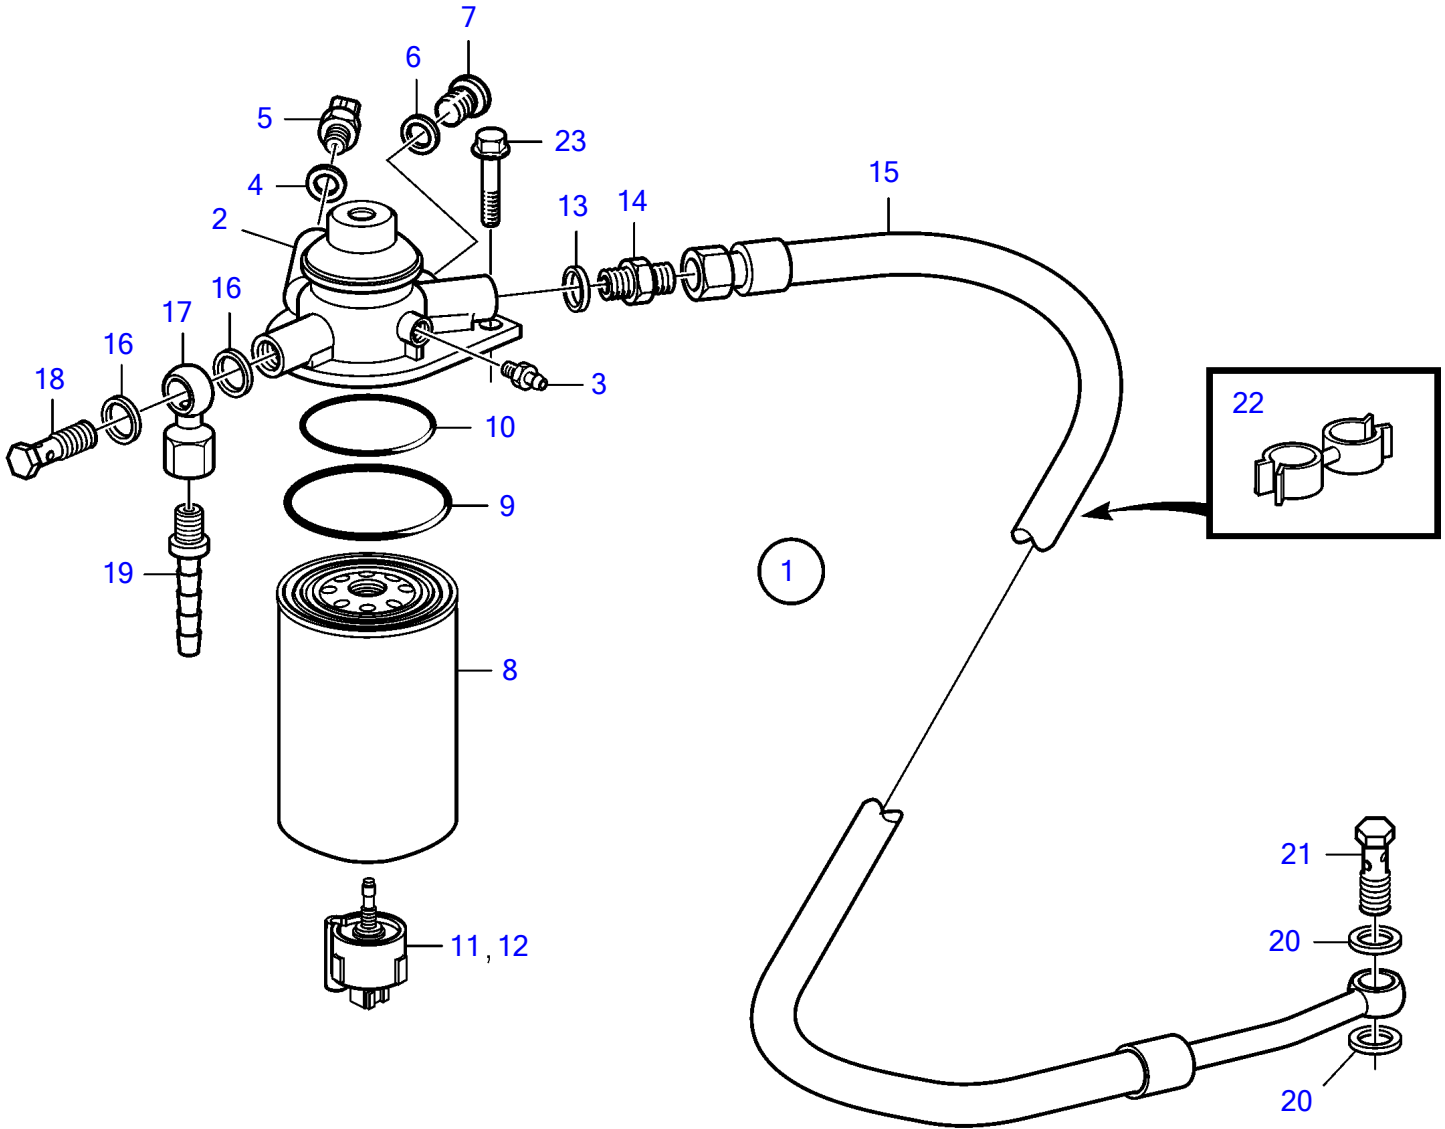

D6-280A-A, D6-280A-B, D6-280A-C, D6-280A-D, D6-280A-E, D6-280I-A, D6-280I-B, D6-280I-C, D6-280I-D, D6-280I-E, D6-310I-A, D6-310A-A, D6-310A-B, D6-310A-C, D6-310A-D, D6-310D-B, D6-310D-C, D6-310D-D, D6-310I-B, D6-310I-C, D6-310I-D, D6-330A-B, D6-330A-C, D6-330A-D, D6-330D-B, D6-330D-C, D6-330D-D, D6-330I-B, D6-330I-C, D6-330I-D, D6-350A-A, D6-350A-B, D6-370A-B, D6-370A-C, D6-370A-D, D6-370D-B, D6-370D-C, D6-370D-D, D6-370I-A, D6-370I-B, D6-370I-C, D6-370I-D, D6-310A-E, D6-310D-E, D6-310I-E, D6-330A-E, D6-330D-E, D6-330I-E, D6-370A-E, D6-370D-E, D6-370I-E, D6-400A-E, D6-435D-A, D6-435D-D, D6-435D-C, D6-435D-E, D6-435I-A, D6-435I-C, D6-435I-D, D6-435I-E

REF	PART NO.	QTY	DESCRIPTION	SEE SEC.	NOTES
1	3588199	1	Fuel filter		
2		1	• Fuel filter housing		
3	20548012	1	• Faucet		
4	11996	1	• Gasket		
5	1624368	1	• Sensor		
6	969011	1	• Gasket		
7	945065	1	• Plug		M14x1.5
8	3583443	1	• Filter		
			• Bulletin P-23-3-5	P-23-3-5-EN	Fuel Filter Missing Inner Gasket
9		1	• • O-ring		Included in 3583443
10		1	• • O-ring		Included in 3583443
11		1	• Sensor		
12	3808616	1	Sensor		Installation instruction included.
13	969011	1	Gasket		
14	941754	1	Nipple		
15	3583440	1	Fuel hose		
16	969011	2	Gasket		
17	861101	1	Banjo nipple		
18	25167	1	Hollow screw		
19	3825000	1	Hose nipple		
20	969011	2	Gasket		
21	25167	1	Hollow screw		
22	9205207	1	Retainer		
23	946671	2	Flange screw		