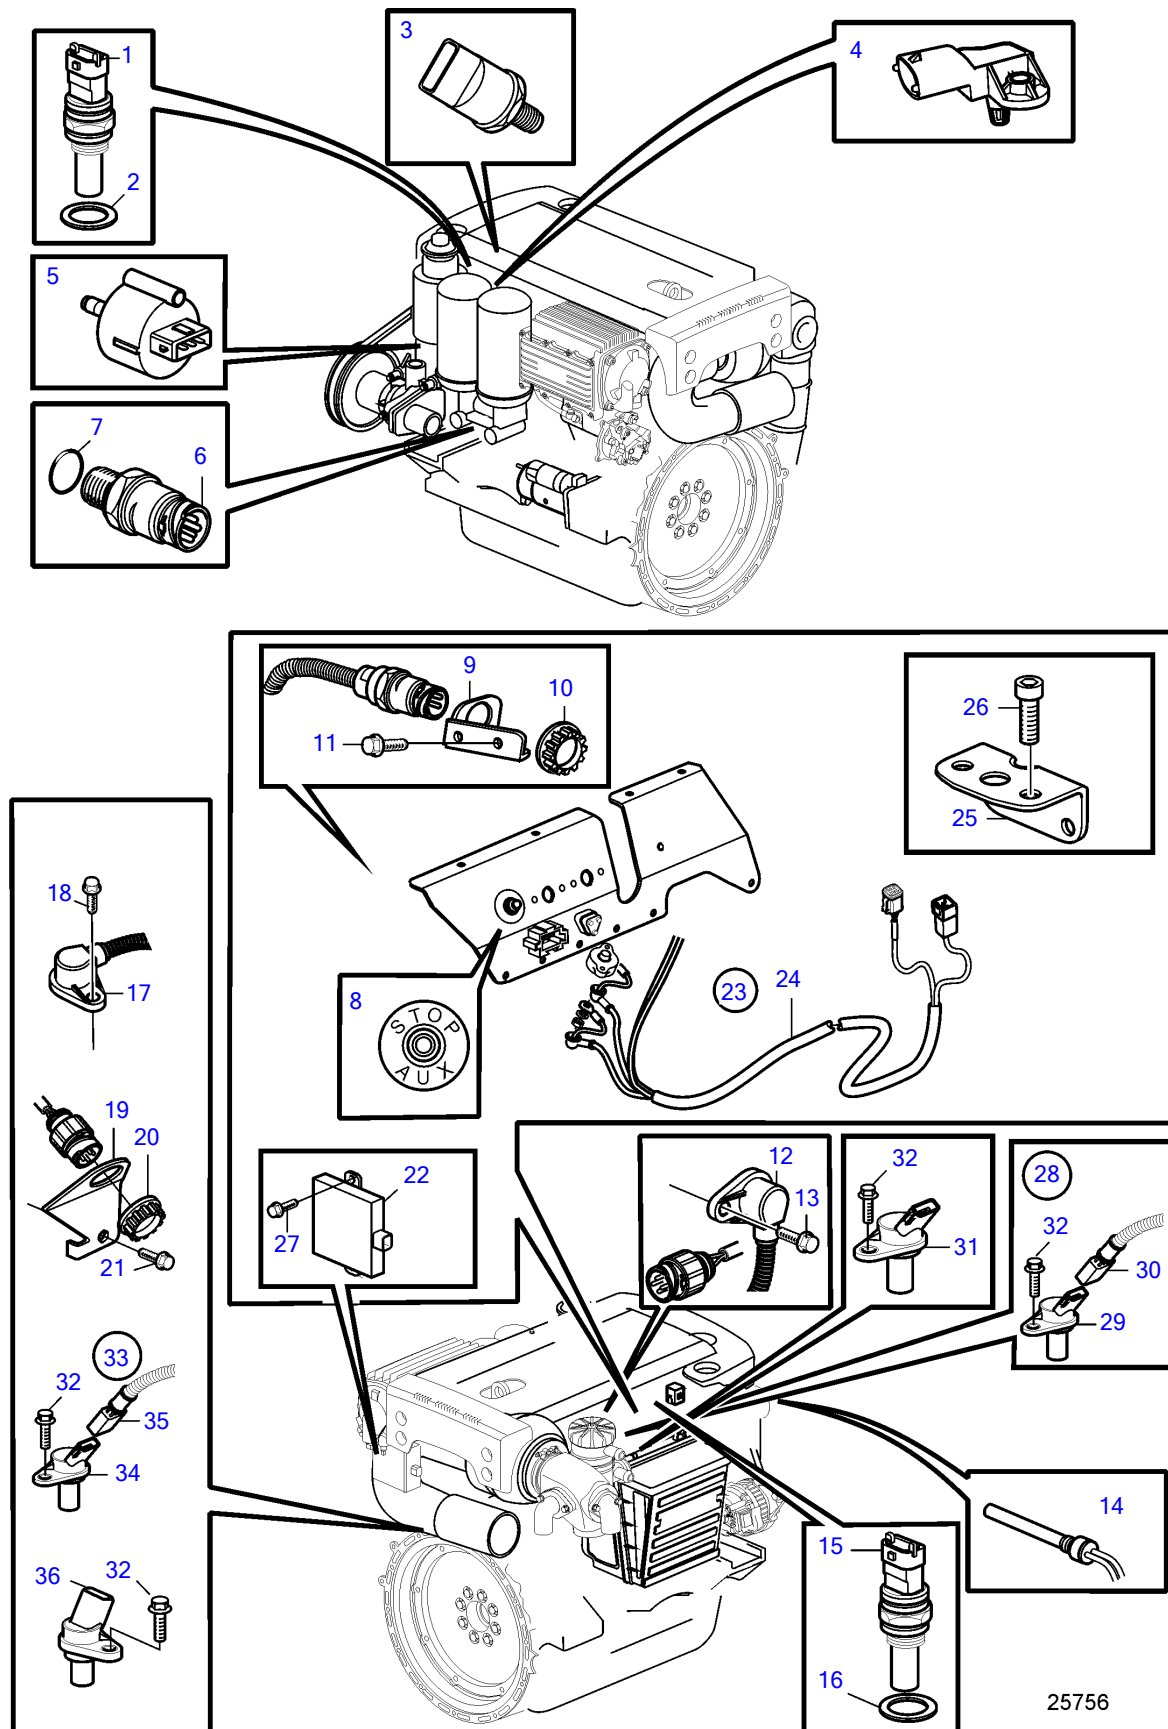

D6-280I-A, D6-280I-B, D6-280I-C, D6-280I-D, D6-280I-E, D6-310I-A, D6-310I-B, D6-310I-C, D6-310I-D, D6-330I-B, D6-330I-C, D6-330I-D, D6-370I-A, D6-370I-B, D6-370I-C, D6-370I-D, D6-310I-E, D6-330I-E, D6-370I-E, D6-435I-A, D6-435I-C, D6-435I-D, D6-435I-E

REF	PART NO.	QTY	DESCRIPTION	NOTES
1	1624368	1	Sensor, fuel	
2	11996	1	Gasket	
3	3587927	1	Pressure sensor	Rail
4	21385453	1	Pressure sensor, charge pressure/temperature	
5	3808616	1	Sensor	Installation instruction included.
6	20886108	1	Pressure sensor, oil pressure difference	Replaced by 20898038
	20898038	1	Pressure sensor	Replaced by 21302639
	21302639	1	Pressure sensor	
7	968559	1	• O-ring	
8	828584	1	Toggle switch	
9	3583480	1	Bracket	SN-2006022154
10	3963413	1	Ring	SN-2006022154
11	968476	2	Flange screw	SN-2006022154
12	3944124	1	Sensor, camshaft/flywheel	SN-2006022154
13	963684	1	Hex. socket screw	SN-2006022154
14	3547710	1	Level guard	
15	1624368	1	Sensor	
16	11996	1	Gasket	
17	3944124	1	Sensor, camshaft/flywheel	SN-2006022154
18	963684	1	Hex. socket screw	SN-2006022154
19	3584044	1	Bracket	SN-2006022154
20	3963413	1	Ring	SN-2006022154
21	946934	1	Flange screw	SN-2006022154
22	21515318	1	Voltage converter	
23	21506656	1	• Cable kit	For DC/DC unit 12V, When replacing the cable kit must also the DC/DC converter be exchanged.
24		1	• • Wiring harness	Including in wire kit 21506656
25	21497240	1	• • Support	
26	3853620	2	• • Hexagon screw	
27	946501	3	Flange screw	
28	21138559	1	Sensor kit, camshaft/flywheel	For valve cover with SN2006022155- mounted on engine with SN-2006022154
29	20513343	1	• Sensor	
30	21138239	1	• Wiring harness	
31	20513343	1	Sensor	SN2006022155-
32	946544	2	Flange screw	
33	21109100	1	Sensor kit, camshaft/flywheel	For flywheel housing with SN2006022155- mounted on engine with SN-2006022154
34	20513343	1	• Sensor	
35	21138237	1	• Wiring harness	
36	20513343	1	Sensor	SN2006022155-