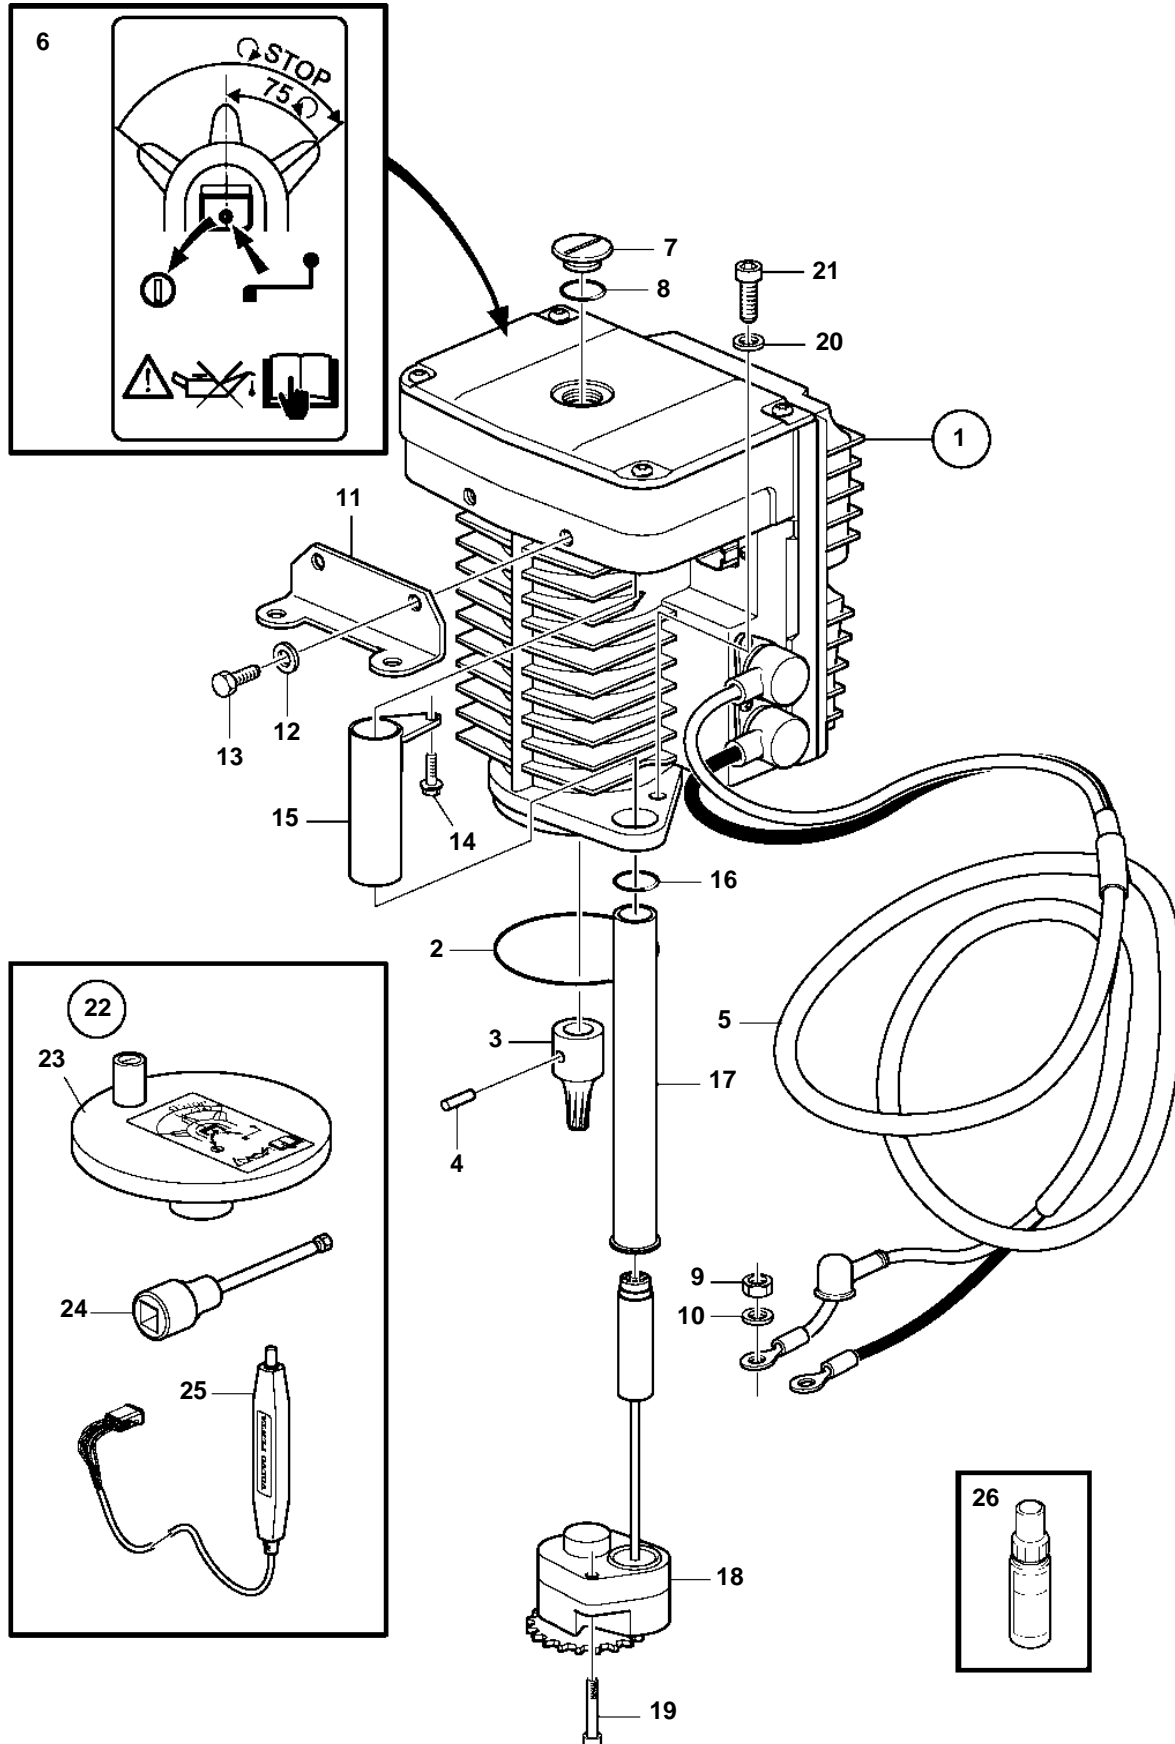

D4-260D-B, D4-260D-C, D4-300D-A, D4-300D-C

D4-260D-B, D4-260D-C, D4-300D-A, D4-300D-C

REF	PART NO.	QTY	DESCRIPTION	NOTES
1	3801362	1	Servo unit	EVC-C
	3809285	1	Software	Vodia-programming. This p/n can not be ordered, but will be used for invoicing.
	3809286	1	Software	Warehouse programming. This p/n can not be ordered, but will be used for invoicing.
2	925258	1	• O-ring	
3	3588108	1	• Sun gear	
4	949796	1	• Spring pin	
5	888553	1	• Cable	Std
	3807917	1	• Cable	Jackshaft
6	3809619	1	• Decal	
7	3809775	1	• Closure	
8	955994	1	• O-ring	
9	983715	2	Hexagon nut	
10	941907	2	Spring washer	
11	21408647	1	Bracket	
12	941670	2	Washer	
13	984697	2	Hexagon screw	
14	945358	1	Flange screw	
15	3587842	1	Tube	
16	949657	1	O-ring	
17	3862558	1	Tube	
18	21147917	1	Sensor kit	
19	959207	2	Hex. socket screw	
20	946541	2	Hex. socket screw	
21	941670	2	Washer	
22	3812065	1	Kit	
23	3809570	1	• Crank	
24	3863070	1	• Tool	
25	3812541	1	• Breaker	
26	9434520	1	Locking fluid	Use for area between resolver and SUS.