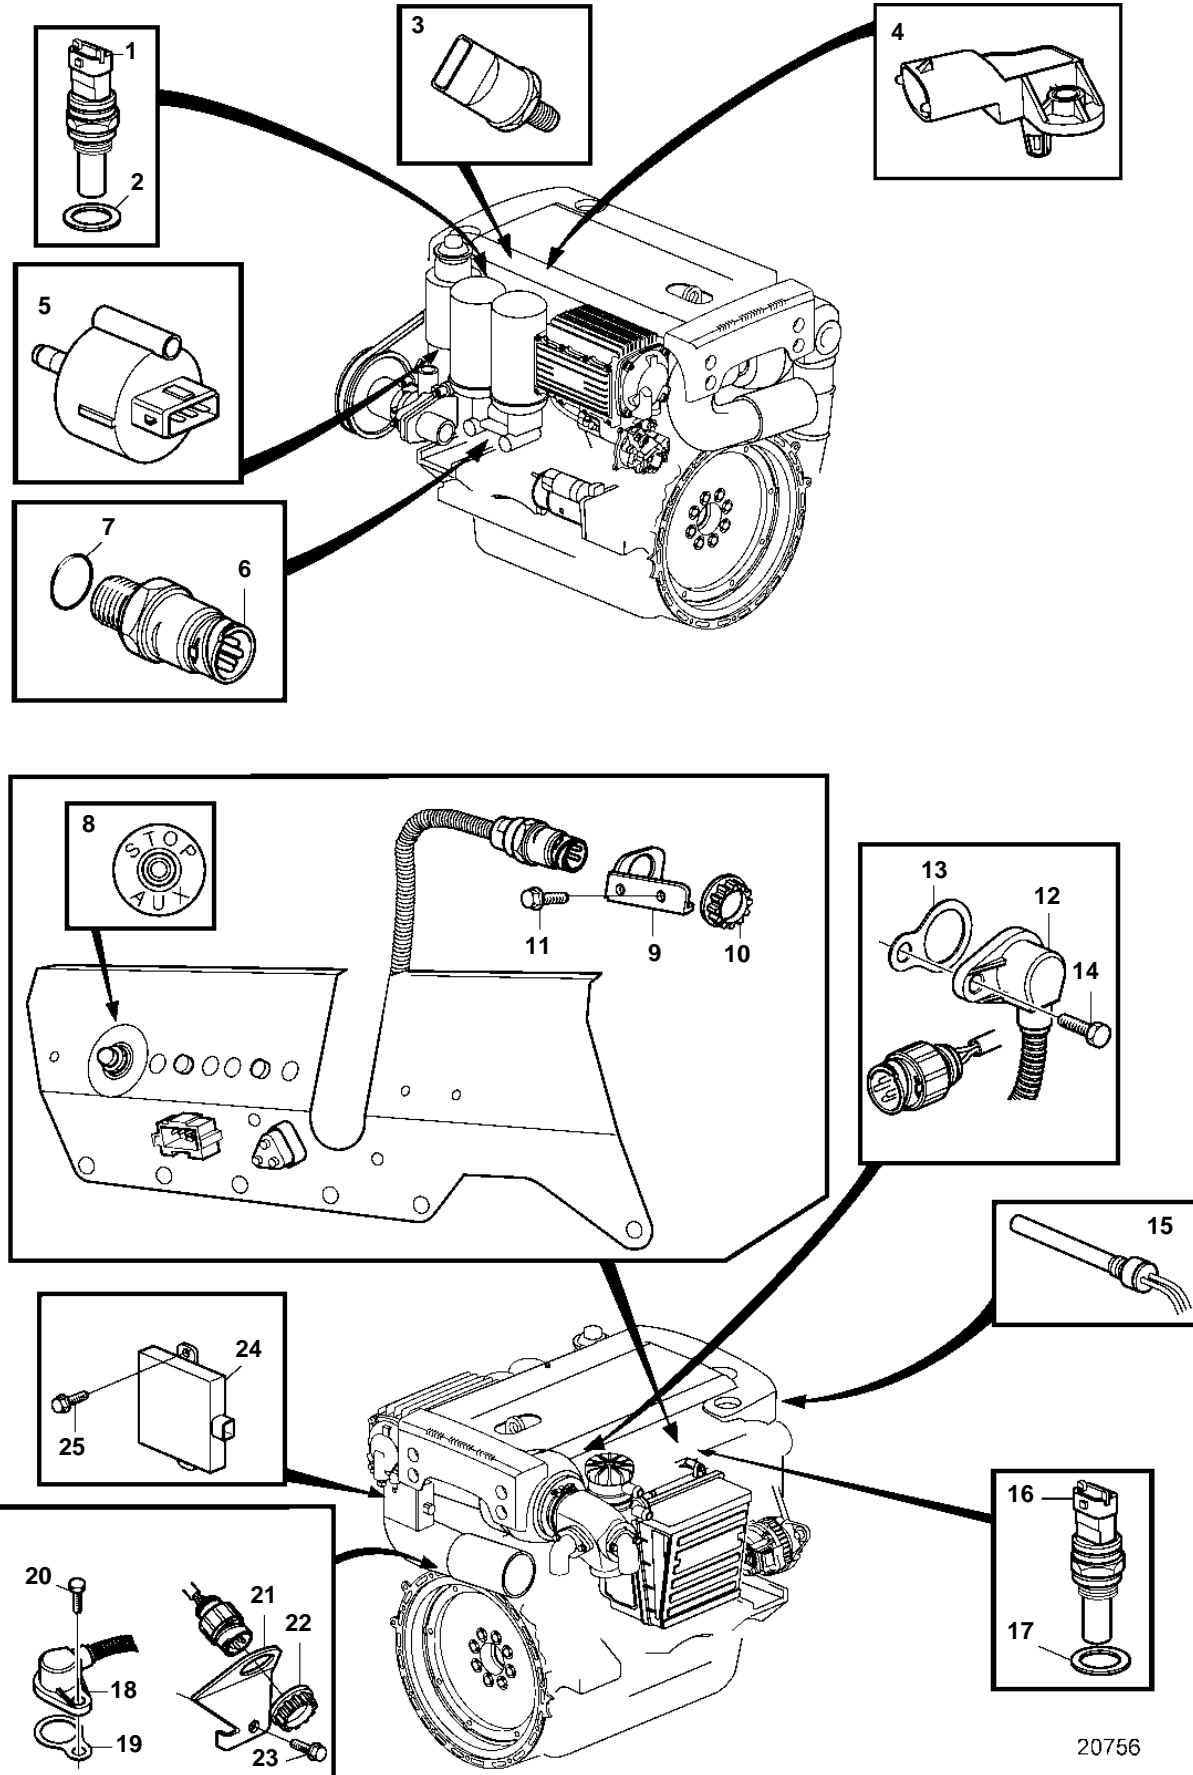

D4-180I-B, D4-210I-A, D4-210I-B, D4-210A-A, D4-210A-B, D4-225I-B, D4-225A-B, D4-260I-A, D4-260I-B, D4-260A-A, D4-260A-B

20756

D4-180I-B, D4-210I-A, D4-210I-B, D4-210A-A, D4-210A-B, D4-225I-B, D4-225A-B, D4-260I-A, D4-260I-B, D4-260A-A, D4-260A-B

REF	PART NO.	QTY	DESCRIPTION	NOTES
1	1624368	1	Temperature sensor, fuel	
2	11996	1	Gasket	
3	3587927	1	Pressure sensor	RAIL
4	874241	1	Pressure sensor	
5	3808616	1	Sensor kit	
6	20484678	1	Pressure sensor, oil pressure difference	
7	968559	1	· O-ring	
8	828584	1	Switch	
9	3583480	1	Bracket	
10	3963413	1	Attaching ring	
11	968476	2	Flange screw	
12	3944124	1	Sender, camshaft/flywheel	
13	1677894	1	Shim	
14	963684	1	Screw	
15	3547710	1	Level guard	
16	1624368	1	Temperature sensor	
17	11996	1	Gasket	
18	3944124	1	Sender, camshaft/flywheel	
19	1677894	1	Shim	
20	963684	1	Screw	
21	3584044	1	Bracket	
22	3963413	1	Attaching ring	
23	946934	1	Flange screw	
24	881778	1	Converter	
25	946501	3	Screw	