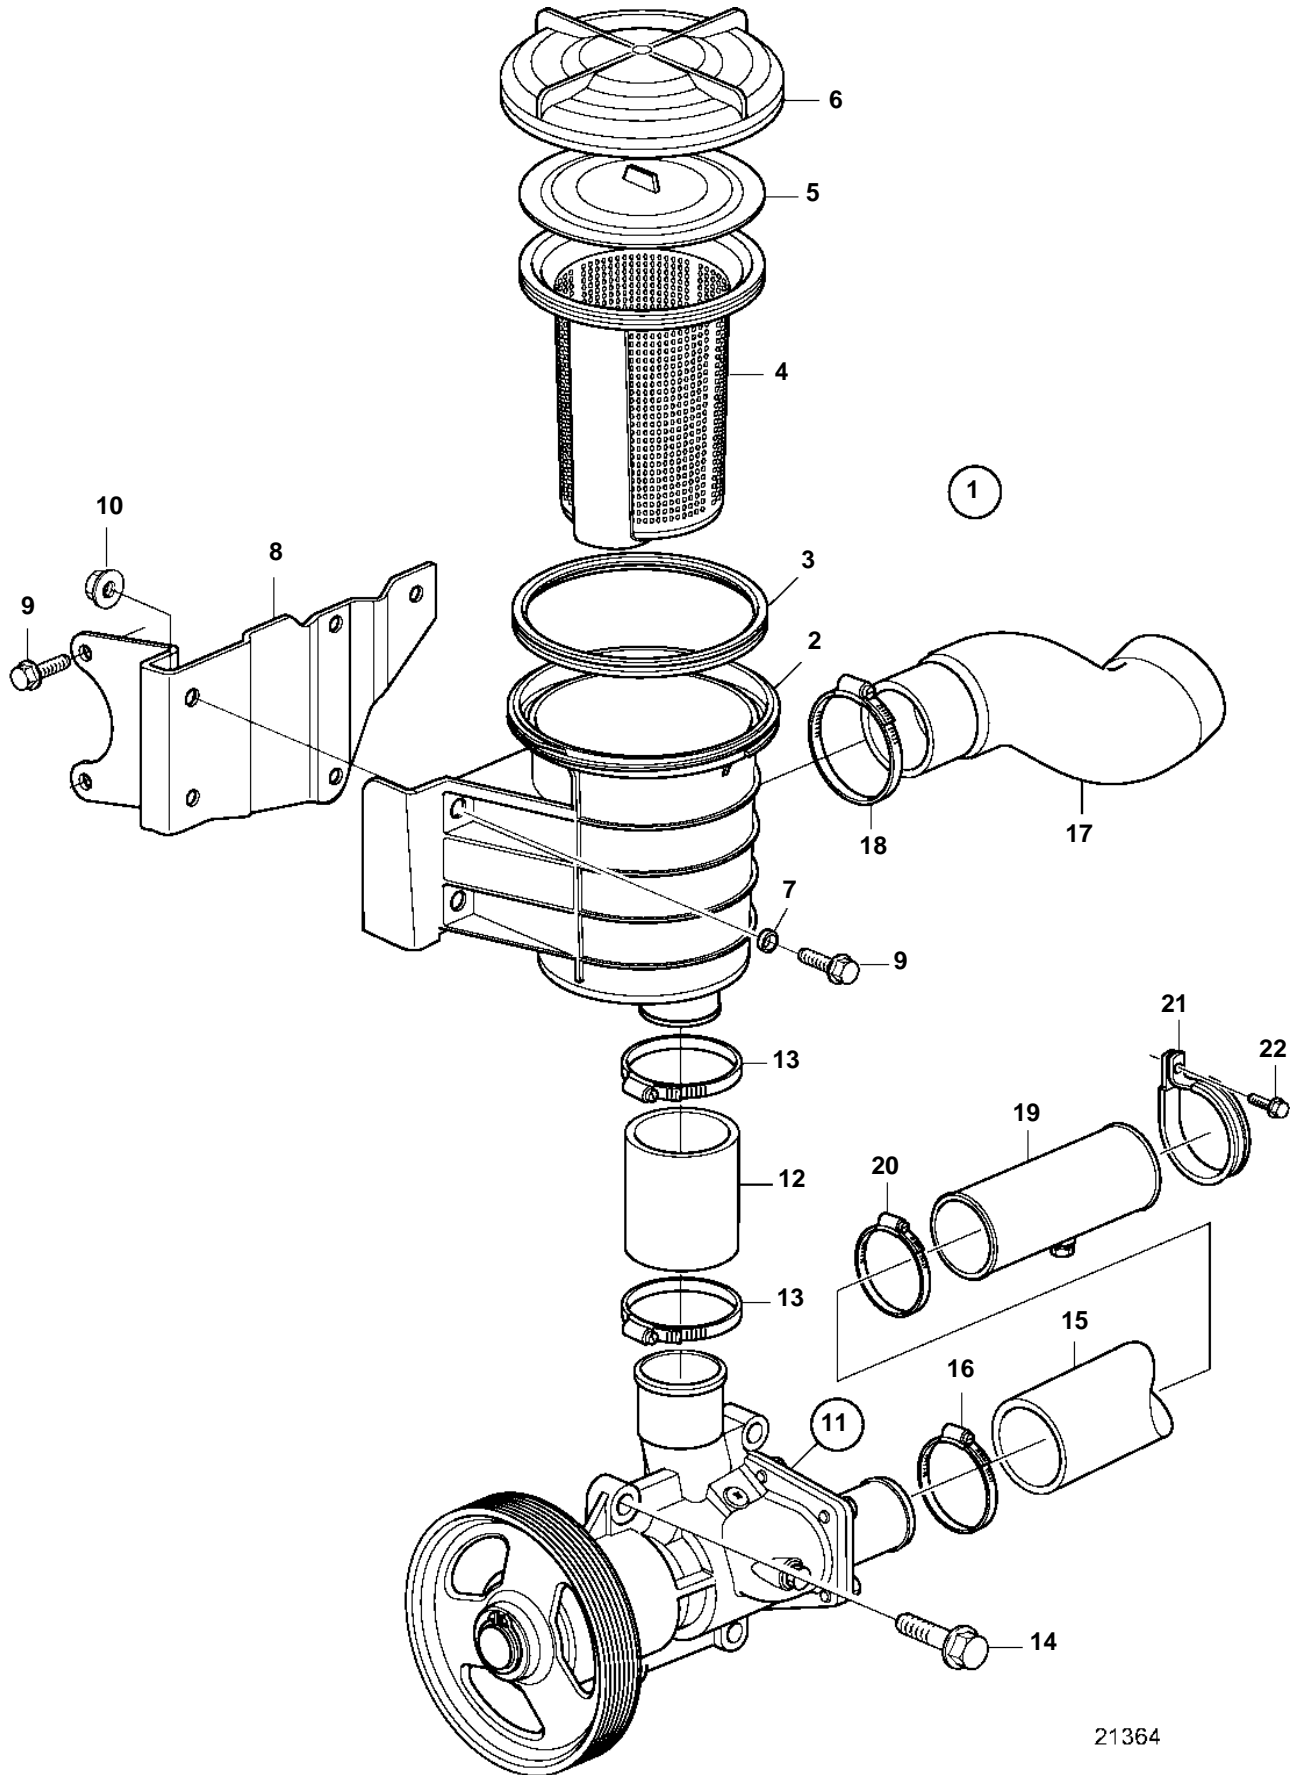

D4-210A-A, D4-210A-B, D4-225A-B, D4-260A-A, D4-260A-B

21364

D4-210A-A, D4-210A-B, D4-225A-B, D4-260A-A, D4-260A-B

REF	PART NO.	QTY	DESCRIPTION	SEE SEC.	NOTES
1	3809070	1	Sea water filter		
2		1	· Strainer housing		
3	3583340	1	· Sealing ring		
4	3583341	1	· Strainer		
5	3583339	1	· Pressure plate		
6	3809071	1	· Cover		
7		3	· Spacer sleeve		
8	3841089	1	Bracket		(3582987)
9	946173	5	Flange screw		L=20mm
10	945408	2	Flange nut		M8
11	3584062	1	Sea water pump		
				6596	
12	943370	1	Rubber hose		
13	961671	2	Hose clamp		
14	947760	4	Flange screw		L=40mm
15	3584040	1	Hose	7024	
16	943479	2	Hose clamp	7024	
17	3583010	1	Hose		
18	943479	1	Hose clamp		
19	3584430	1	Hose connection		
20	961672	4	Clamp		
21	984474	1	Clamp		
22	946440	1	Flange screw		