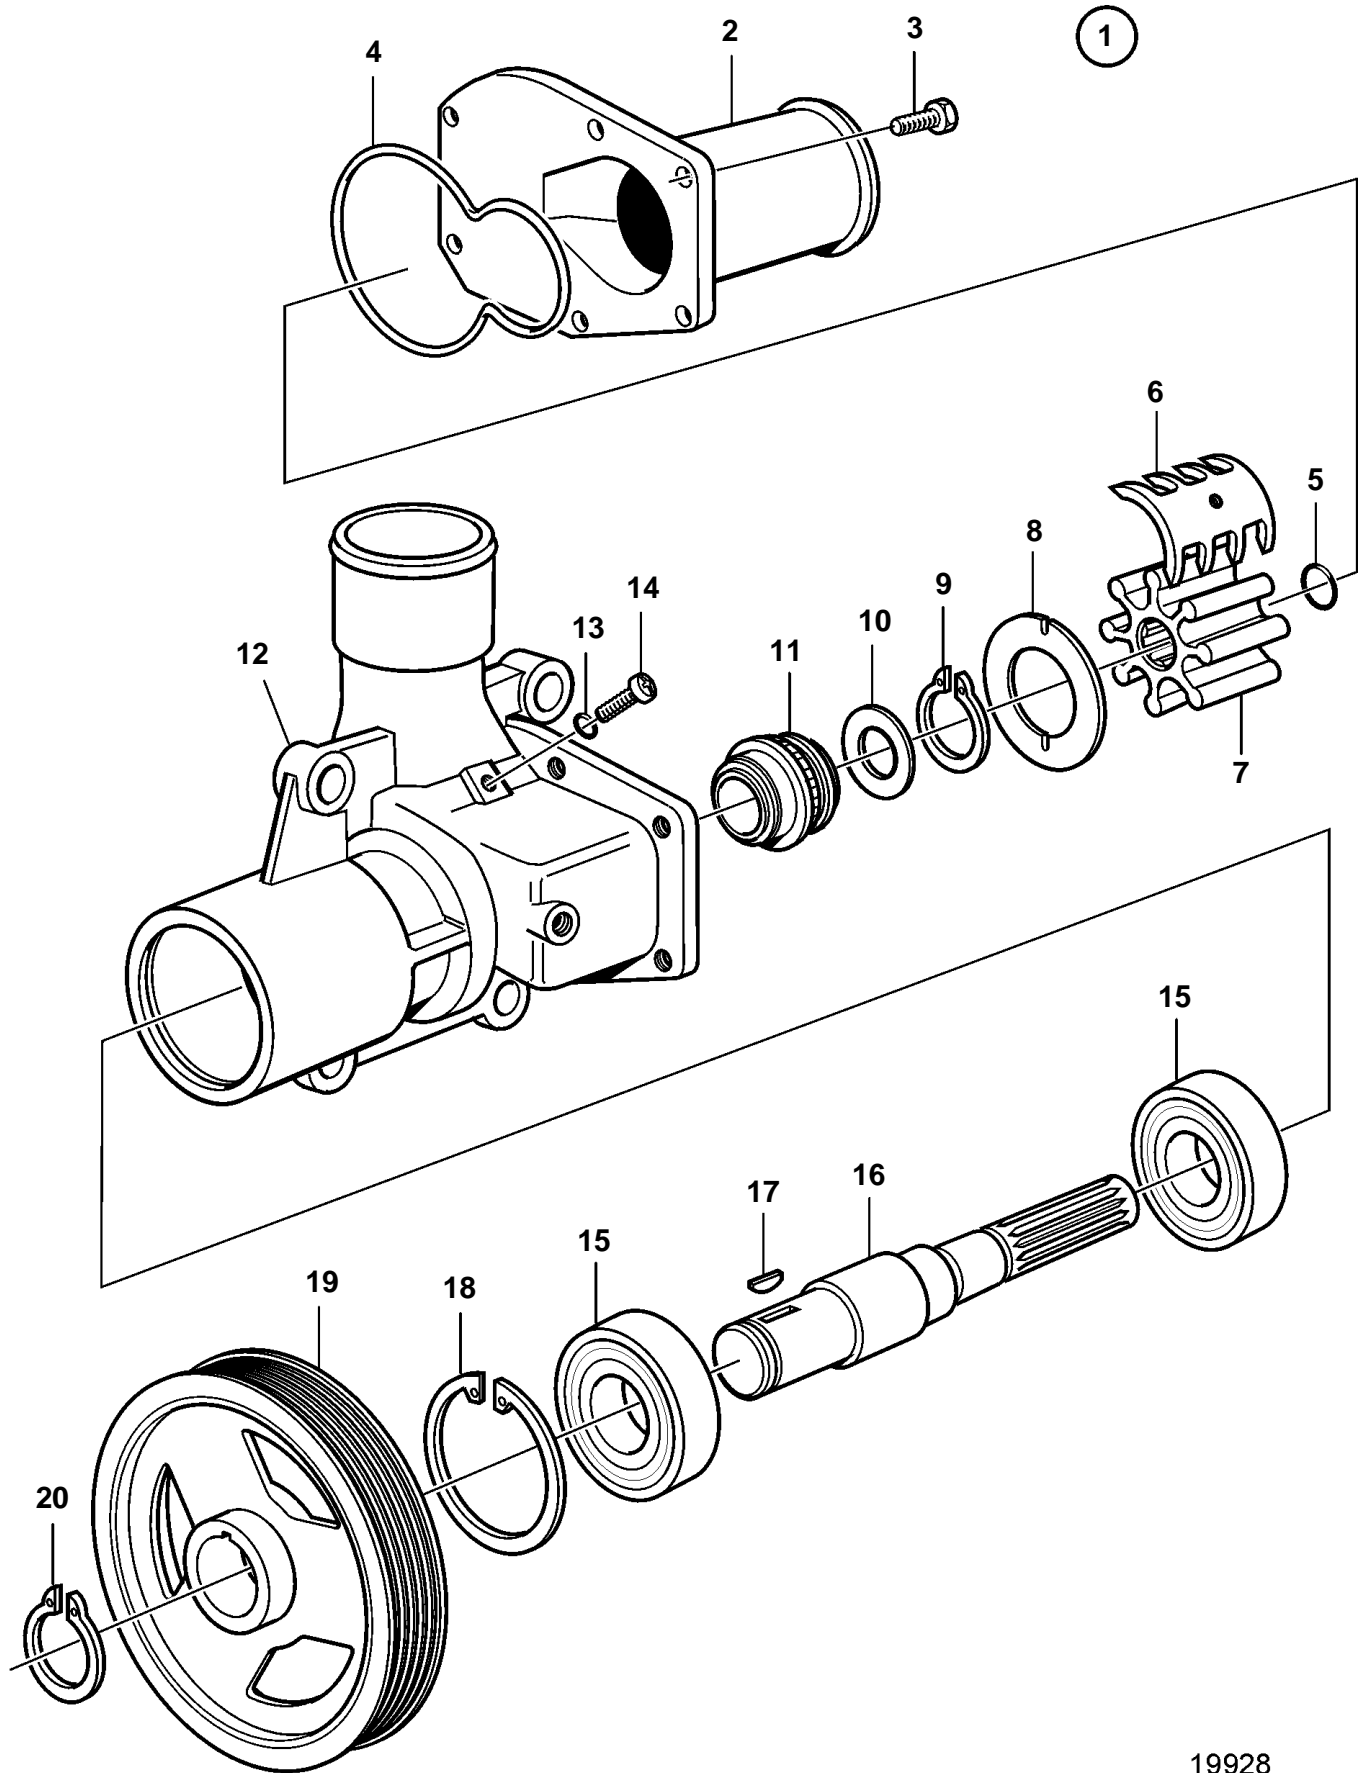

D4-180I-B, D4-210I-A, D4-210I-B, D4-210A-A, D4-210A-B, D4-225I-B, D4-225A-B, D4-260I-A, D4-260I-B, D4-260A-A, D4-260A-B

D4-180I-B, D4-210I-A, D4-210I-B, D4-210A-A, D4-210A-B, D4-225I-B, D4-225A-B, D4-260I-A, D4-260I-B, D4-260A-A, D4-260A-B

REF	PART NO.	QTY	DESCRIPTION
1	3584062	1	Sea water pump
2		1	· Pump housing
3	3583604	6	· Screw
4		1	· O-ring
5		1	· Sealing washer
6	3583612	1	· Cam
7		1	· Impeller
8		1	· Wear washer
9		1	· Lock washer
10		1	· Washer
11		1	· Seal
12		1	· Housing
13		1	· O-ring
14		1	· Screw
15	3583610	2	· Ball bearing
16		1	· Shaft
17		1	· Key
18		1	· Lock ring
19		1	· Pulley
20		1	· Ring