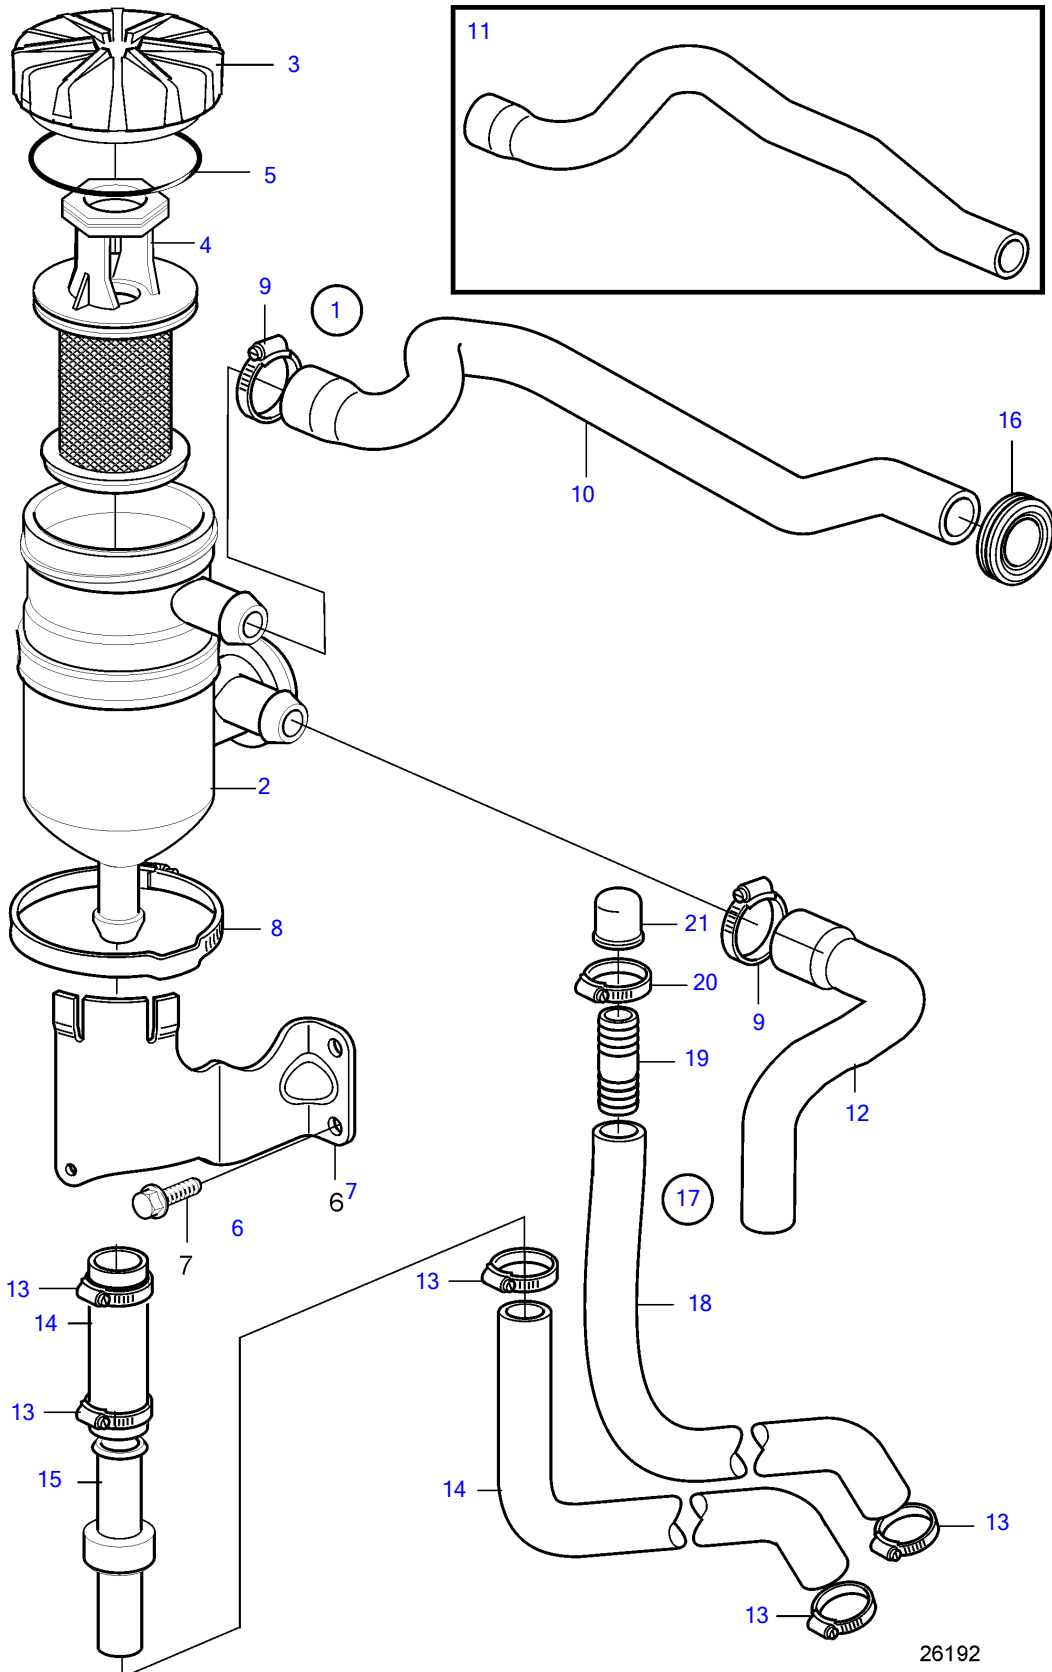

D4-180I-B, D4-180I-C, D4-180I-D, D4-180I-E, D4-210A-A, D4-210A-B, D4-210I-A, D4-210I-B, D4-225A-B, D4-225A-C, D4-225A-D, D4-225I-B, D4-225I-C, D4-225I-D, D4-260A-A, D4-260A-B, D4-260A-C, D4-260A-D, D4-260D-B, D4-260D-C, D4-260D-D, D4-260I-A, D4-260I-B, D4-260I-C, D4-260I-D, D4-300A-A, D4-300A-C, D4-300A-D, D4-300D-A, D4-300D-C, D4-300I-A, D4-300I-C, D4-300I-D, D4-225A-E, D4-225I-E, D4-260A-E, D4-260D-E, D4-260I-E, D4-300A-E, D4-300D-E, D4-300D-D, D4-300I-E

REF	PART NO.	QTY	DESCRIPTION	NOTES
1	3584144	1	Filter	
2		1	• Reservoir	
3		1	• Lock	
4	3584145	1	• Insert	
5	3584461	1	• • O-ring	
6	3586115	1	Bracket	
7	946440	2	Flange screw	
8	3586117	1	Hose clamp	
9	943474	2	Hose clamp	
10	21677715	1	Hose	
11	3588926	1	Hose	
12	3584139	1	Hose	
13	943471	5	Hose clamp	
14	3849236	1	Hose assembly	Order also non retur valve and hose clamp., (3885542)
15	3887102	1	Check valve	
16	984951	1	Grommet	
17	3849236	1	Hose assembly	
18	3885542	1	• Hose	
19	991127	1	• Hose nipple	
20	978174	1	• Hose clamp	
21	842235	1	• Cardboard tube	