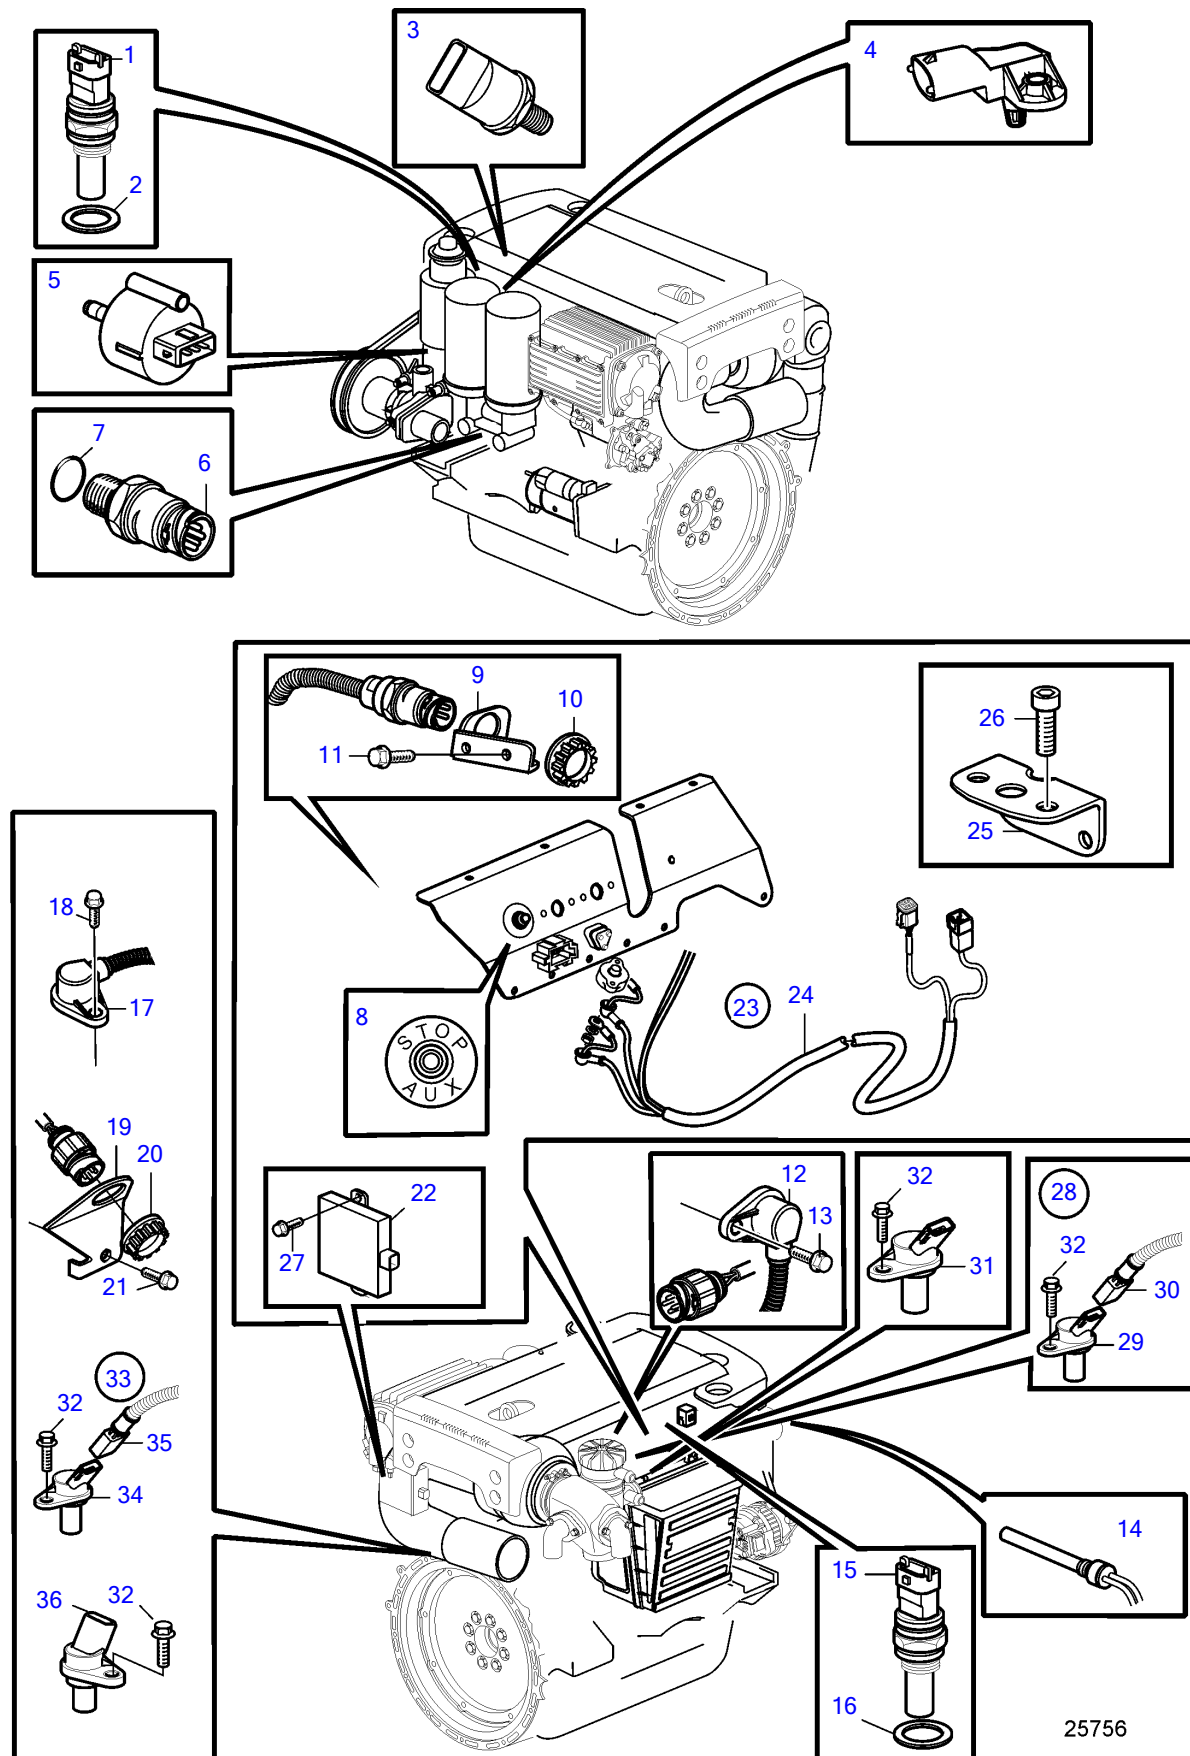

25756

D4-180I-B, D4-180I-C, D4-180I-D, D4-180I-E, D4-210I-A, D4-210I-B, D4-225I-B, D4-225I-C, D4-225I-D, D4-260I-A, D4-260I-B, D4-260I-C, D4-260I-D, D4-300I-A, D4-300I-C, D4-300I-D, D4-225I-E, D4-260I-E, D4-300I-E

REF	PART NO.	QTY	DESCRIPTION	NOTES
1	1624368	1	Sensor, fuel	
2	11996	1	Gasket	
3	3587927	1	Pressure sensor	Rail
4	21385453	1	Pressure sensor, charge pressure/temperature	
5	3808616	1	Sensor	Installation instruction included.
6	20886108	1	Pressure sensor, oil pressure difference	Replaced by 20898038
	20898038	1	Pressure sensor	Replaced by 21302639
	21302639	1	Pressure sensor	
7	968559	1	• O-ring	
8	828584	1	Toggle switch	
9	3583480	1	Bracket	SN-2004017198
10	3963413	1	Ring	SN-2004017198
11	968476	2	Flange screw	SN-2004017198
12	3944124	1	Sensor, camshaft/flywheel	SN-2004017198
13	963684	1	Hex. socket screw	SN-2004017198
14	3547710	1	Level guard	
15	1624368	1	Sensor	
16	11996	1	Gasket	
17	3944124	1	Sensor, camshaft/flywheel	SN-2004017198
18	963684	1	Hex. socket screw	SN-2004017198
19	3584044	1	Bracket	SN-2004017198
20	3963413	1	Ring	SN-2004017198
21	946934	1	Flange screw	SN-2004017198
22	21515318	1	Voltage converter	
23	21506656	1	• Cable kit	For DC/DC unit 12V, When replacing the cable kit must also the DC/DC converter be exchanged.
24		1	• • Wiring harness	Including in wire kit 21506656
25	21497240	1	• • Support	
26	3853620	2	• • Hexagon screw	
27	946501	3	Flange screw	
28	21138559	1	Sensor kit	For valve cover with SN2004017199- mounted on engine with SN-2004017198
29	20513343	1	• Sensor	
30	21138239	1	• Wiring harness	
31	20513343	1	Sensor	SN2004017199-
32	946544	2	Flange screw	
33	21109100	1	Sensor kit	For flywheel housing with SN2004017199- mounted on engine with SN-2004017198
34	20513343	1	• Sensor	
35	21138237	1	• Wiring harness	
36	20513343	1	Sensor	SN2004017199-