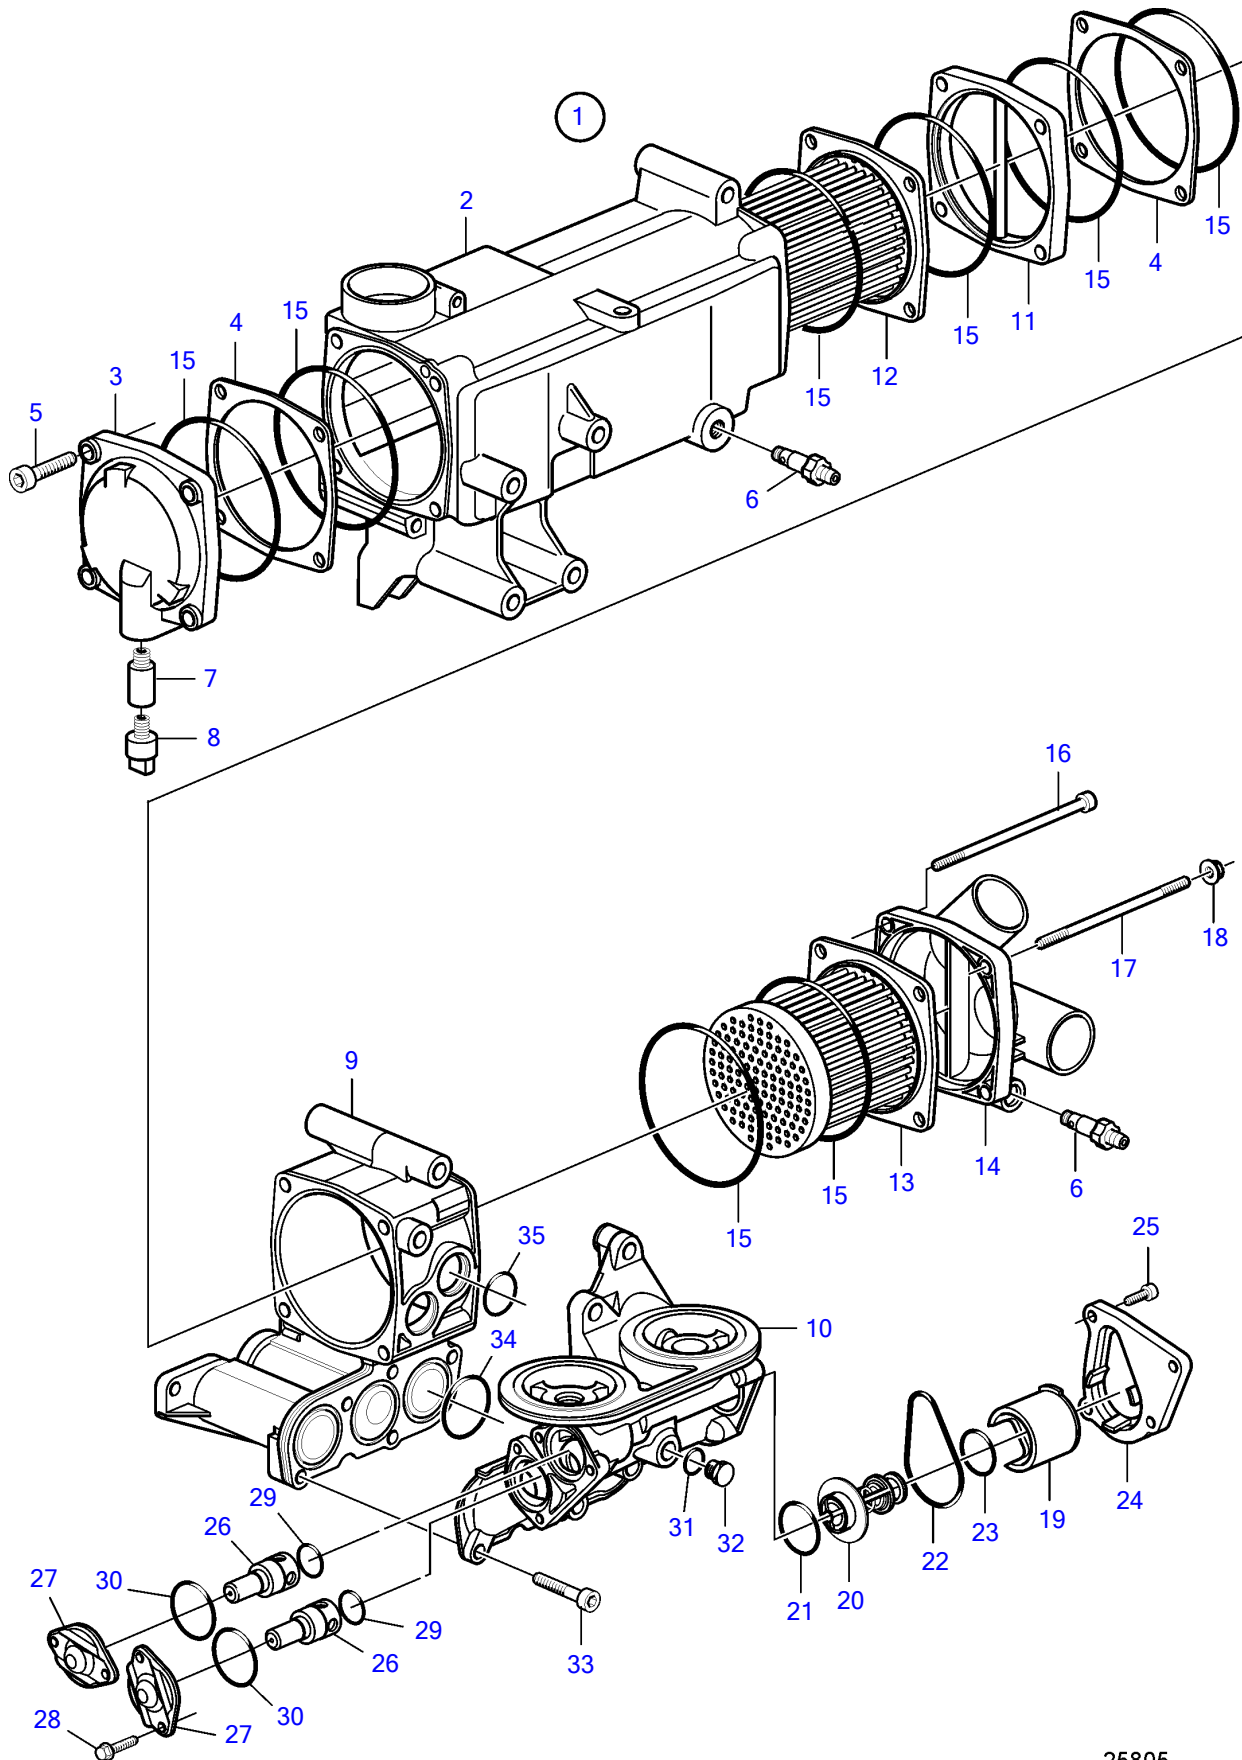

D4-180I-B, D4-210A-A, D4-210A-B, D4-210I-A, D4-210I-B, D4-225A-B, D4-225I-B, D4-260A-A, D4-260A-B, D4-260D-B, D4-260I-A, D4-260I-B, D4-300A-A, D4-300D-A, D4-300I-A

D4-180I-B, D4-210A-A, D4-210A-B, D4-210I-A, D4-210I-B, D4-225A-B, D4-225I-B, D4-260A-A, D4-260A-B, D4-260D-B, D4-260I-A, D4-260I-B, D4-300A-A, D4-300D-A, D4-300I-A

REF	PART NO.	QTY	DESCRIPTION	NOTES
1	3812563	1	Heat exchanger	
2		1	• Housing	
3	3583641	1	• End cover	
4	3583646	2	• Spacer	
5	959223	4	• Hex. socket screw	
6	3583822	2	• Draining nipple	
7	838929	1	• Anode	
8	838928	1	• Plug	
9	3583643	1	• Housing	
10	3584419	1	• Housing	
11	3583642	1	• Spacer	
12	3583644	1	• Tube	
13	3583645	1	• Tube	
14	3583640	1	• Cardboard tube	
15	3583647	8	• O-ring	
16	968893	2	• Flange screw	
17	3583650	2	• Stud	
18	945408	2	• Flange nut	
19	3583829	1	• Retainer	
20		1	• Thermostat	Including in kit 3588437
21	3583830	1	• O-ring	
22	3583831	1	• O-ring	
23	3583832	1	• O-ring	
24	3583828	1	• Cover	
25	947542	4	• Flange screw	
26	471706	2	• Reduction valve	
27	471648	2	• Cover	
28	946544	4	• Flange screw	
29	949659	2	• O-ring	
30	3583834	2	• O-ring	
31	947282	1	• Gasket	
32	960629	1	• Plug	
33	959223	5	• Hex. socket screw	
34	866690	3	• O-ring	
35	3885174	2	• O-ring	