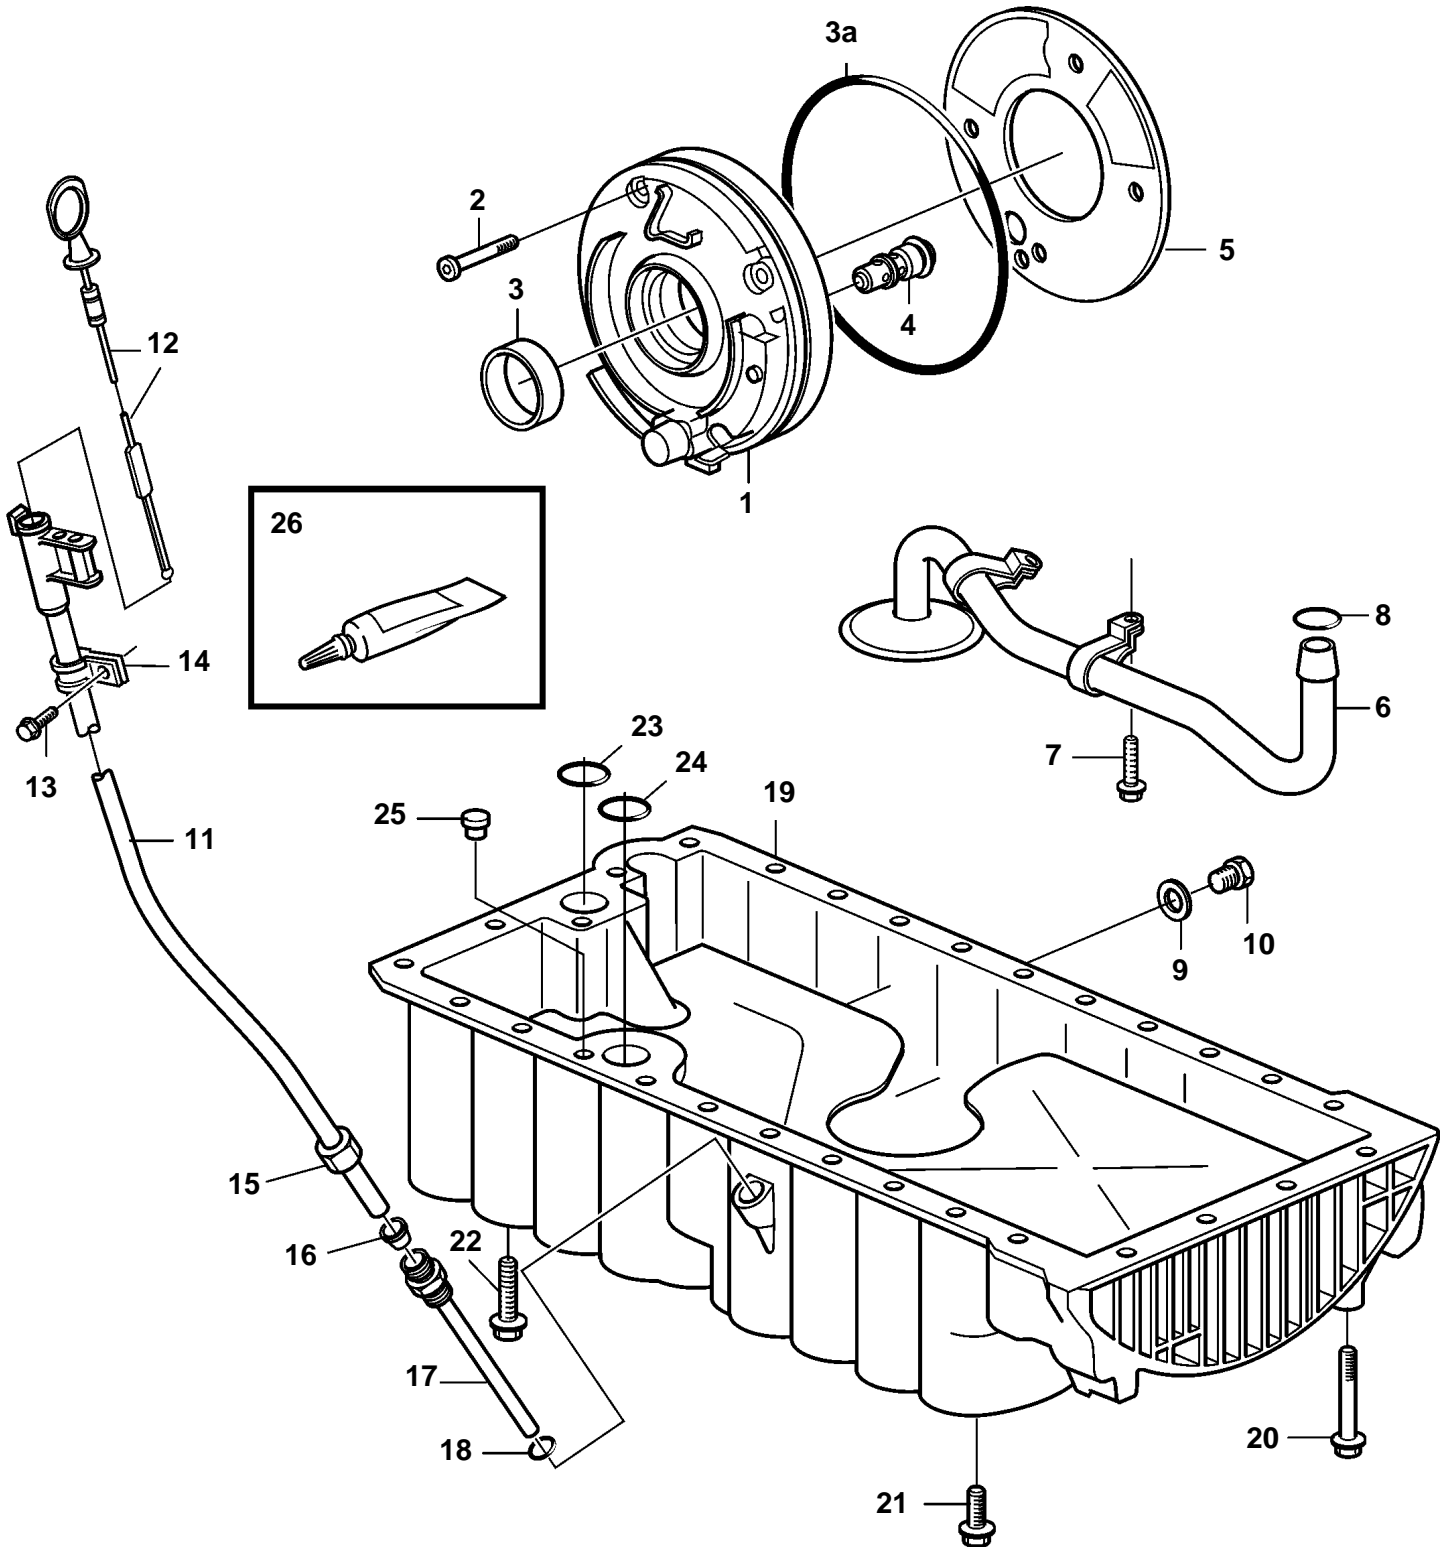

D3-110i-A, D3-130i-A, D3-160i-A, D3-130A-A, D3-160A-A

22761

D3-110i-A, D3-130i-A, D3-160i-A, D3-130A-A, D3-160A-A

REF	PART NO.	QTY	DESCRIPTION	NOTES
1	30637377	1	Oil pump	
2	980880	4	6 point socket screw	
3	6842273	1	Sealing ring	
3A	981204	1	O-ring	
4	8642166	1	Valve	
5	1275404	1	Gasket	
6	9186116	1	Suction line	
7	968814	1	Flange screw	
8	30637867	1	O-ring	
9	11998	1	Gasket	For servo pump.
10	3588129	1	Plug	For servo pump.
11	3589182	1	Tube	
12	3587638	1	Oil dipstick	
13	952627	1	Clamp	Mount on Aftercooler
14	946544	1	Flange screw	
15	956984	1	Nut	
16	980782	1	Ferrule	
17	3588212	1	Suction pipe	
18	958226	1	O-ring	
19	8631507	1	Oil pan	
20	980092	4	Flange screw	
21	975880	22	Flange screw	M7x20mm
22	985322	3	Screw	
23	8631513	1	Sealing ring	
24	8642560	1	Sealing ring	
25	463963	1	Valve	
26	1161059	1	Sealant	50ml