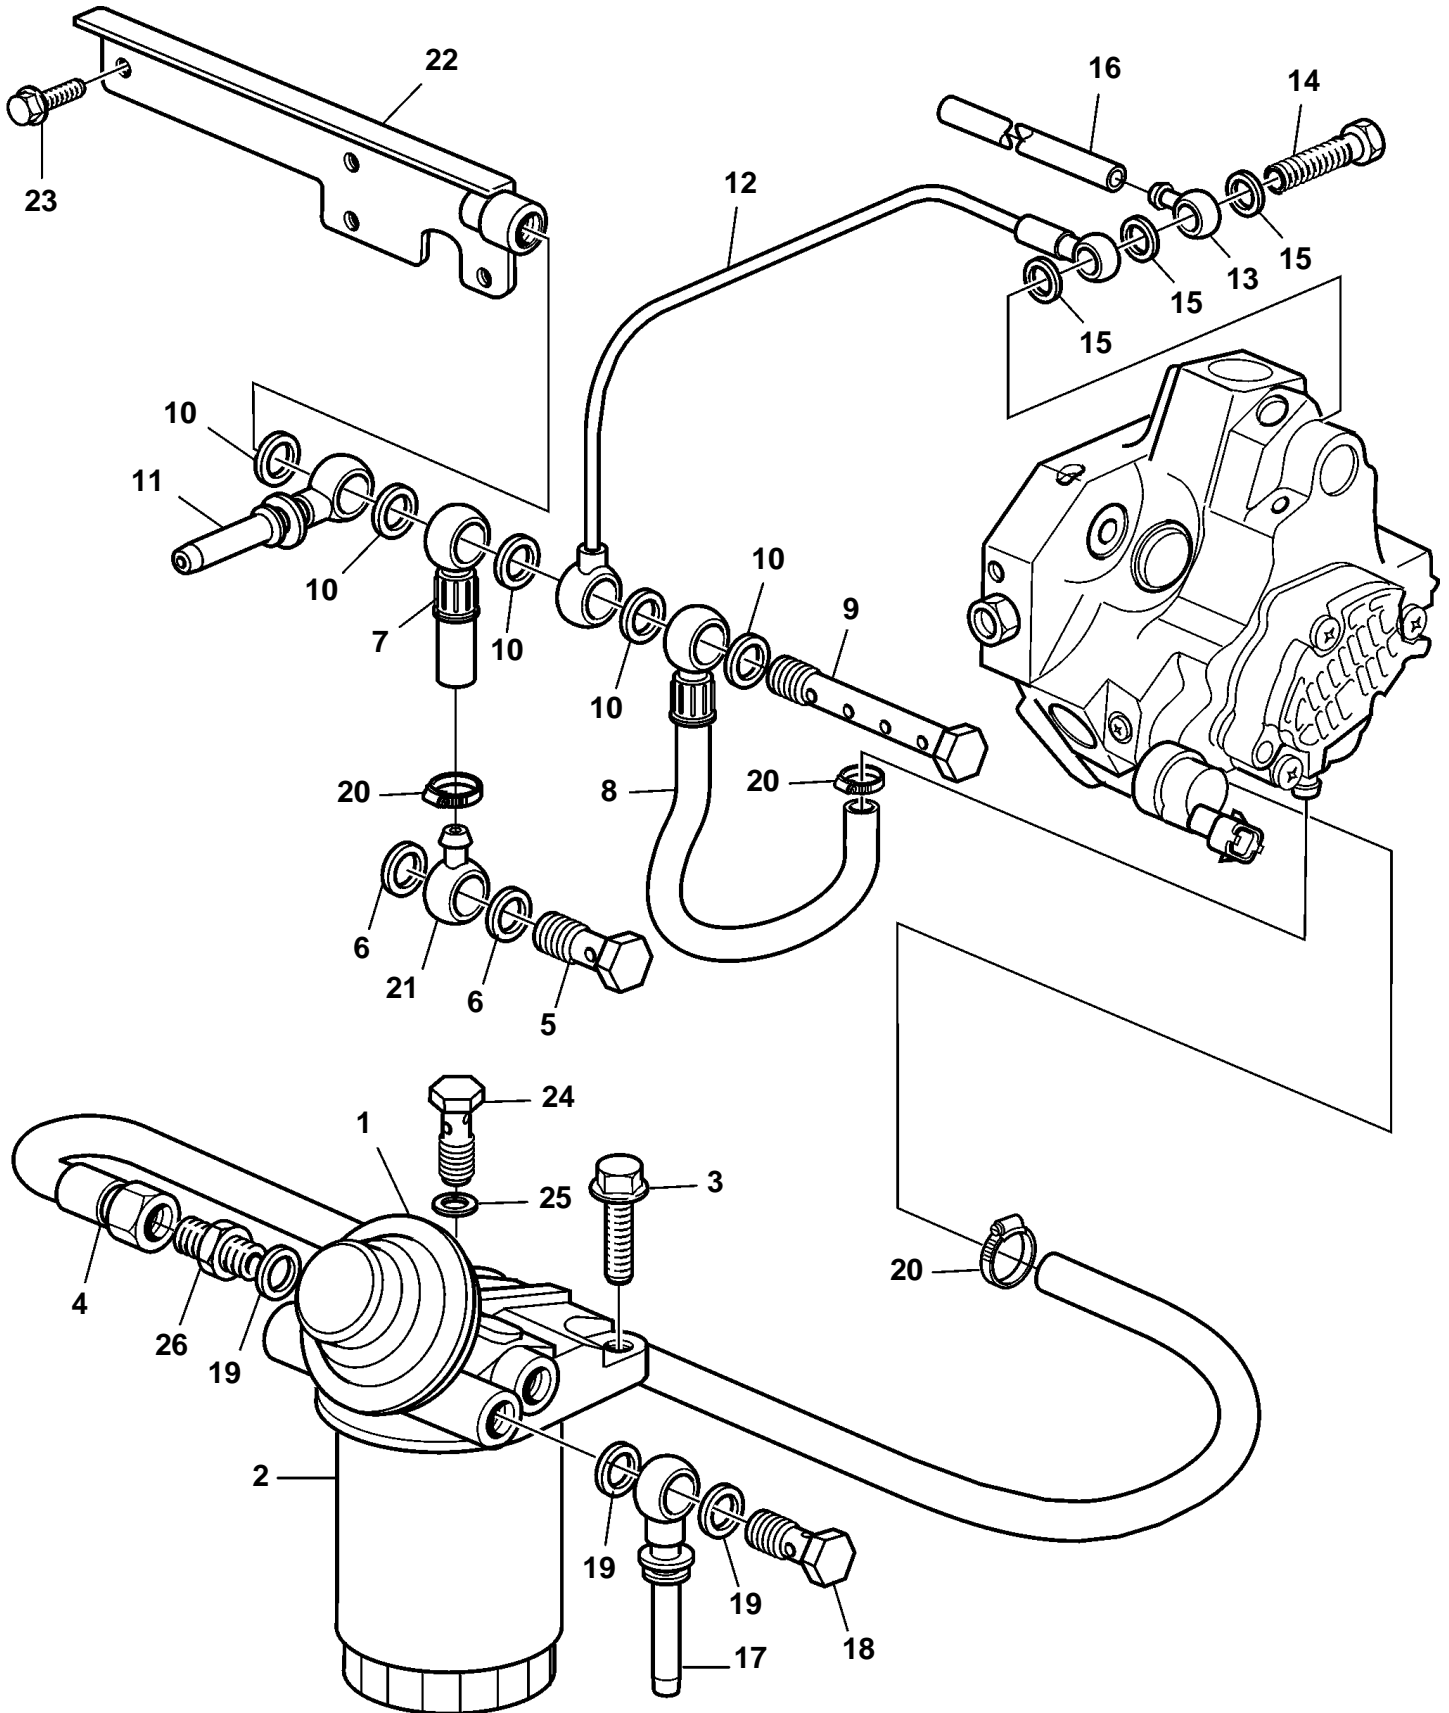

D3-110i-A, D3-130i-A, D3-160i-A, D3-130A-A, D3-160A-A

19707

D3-110i-A, D3-130i-A, D3-160i-A, D3-130A-A, D3-160A-A

REF	PART NO.	QTY	DESCRIPTION	NOTES
1	3586804	1	Filter housing	
2	3840335	1	Fuel filter	(8683212)
3	946472	2	Screw	
4	3584300	1	Fuel hose	
5	974678	1	Hollow screw	
6	11996	1	Gasket	
7	3584309	1	Hose	
8	3584341	1	Fuel hose	
9	3584469	1	Hollow screw	
10	969011	5	Gasket	
11	3587322	1	Nipple	
12	3587321	1	Fuel pipe	
13	8642836	1	Nipple	
14	3580939	1	Hollow screw	
15	11991	3	Seal	
16	3584310	1	Hose	
17	3587322	1	Nipple	
18	25167	1	Hollow screw	
19	969011	3	Gasket	
20	943470	4	Hose clamp	
21	8667542	1	Nipple	
22	889511	1	Bracket	
23		2	Screw	
24	3589276	1	Screw	
25			Washer	
26	941754	1	Nipple	