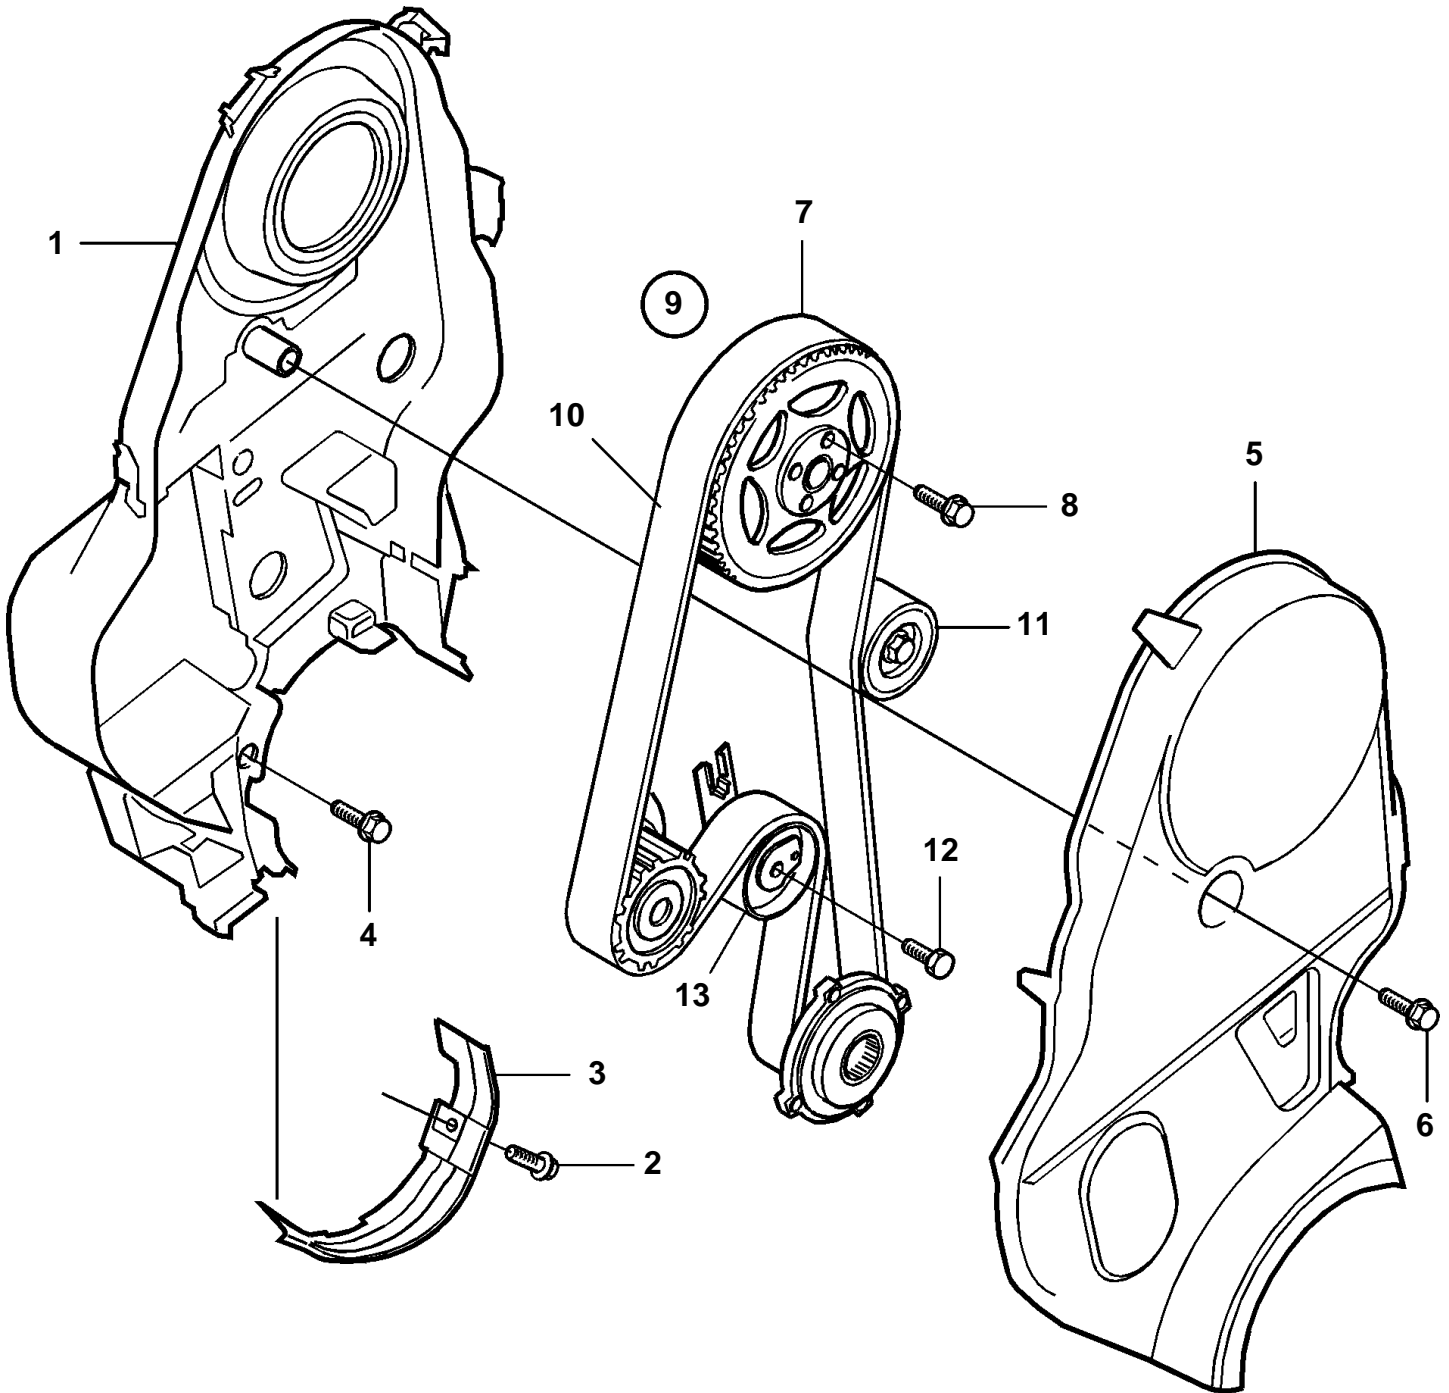

D3-110i-A, D3-130i-A, D3-160i-A, D3-130A-A, D3-160A-A

19718

D3-110i-A, D3-130i-A, D3-160i-A, D3-130A-A, D3-160A-A

REF	PART NO.	QTY	DESCRIPTION	NOTES
1	8631626	1	Timing gear casing	
2	981311	2	Flange screw	
3	30729799	1	Belt protector	
4	982384	4	6 point socket screw	M6x11,5mm
5	30731283	1	Belt protector	
6	981312	1	Flange screw	M7x48,5mm
7	8631554	1	Gear pulley	
8	968881	4	Flange screw	M8x25mm
9	30731772	1	Tooth belt	(274247)
10		1	· Tooth belt	
11	8692561	1	Pulley	
12	985806	1	Screw	M8x53,5mm
13	30677134	1	Belt tensioner	