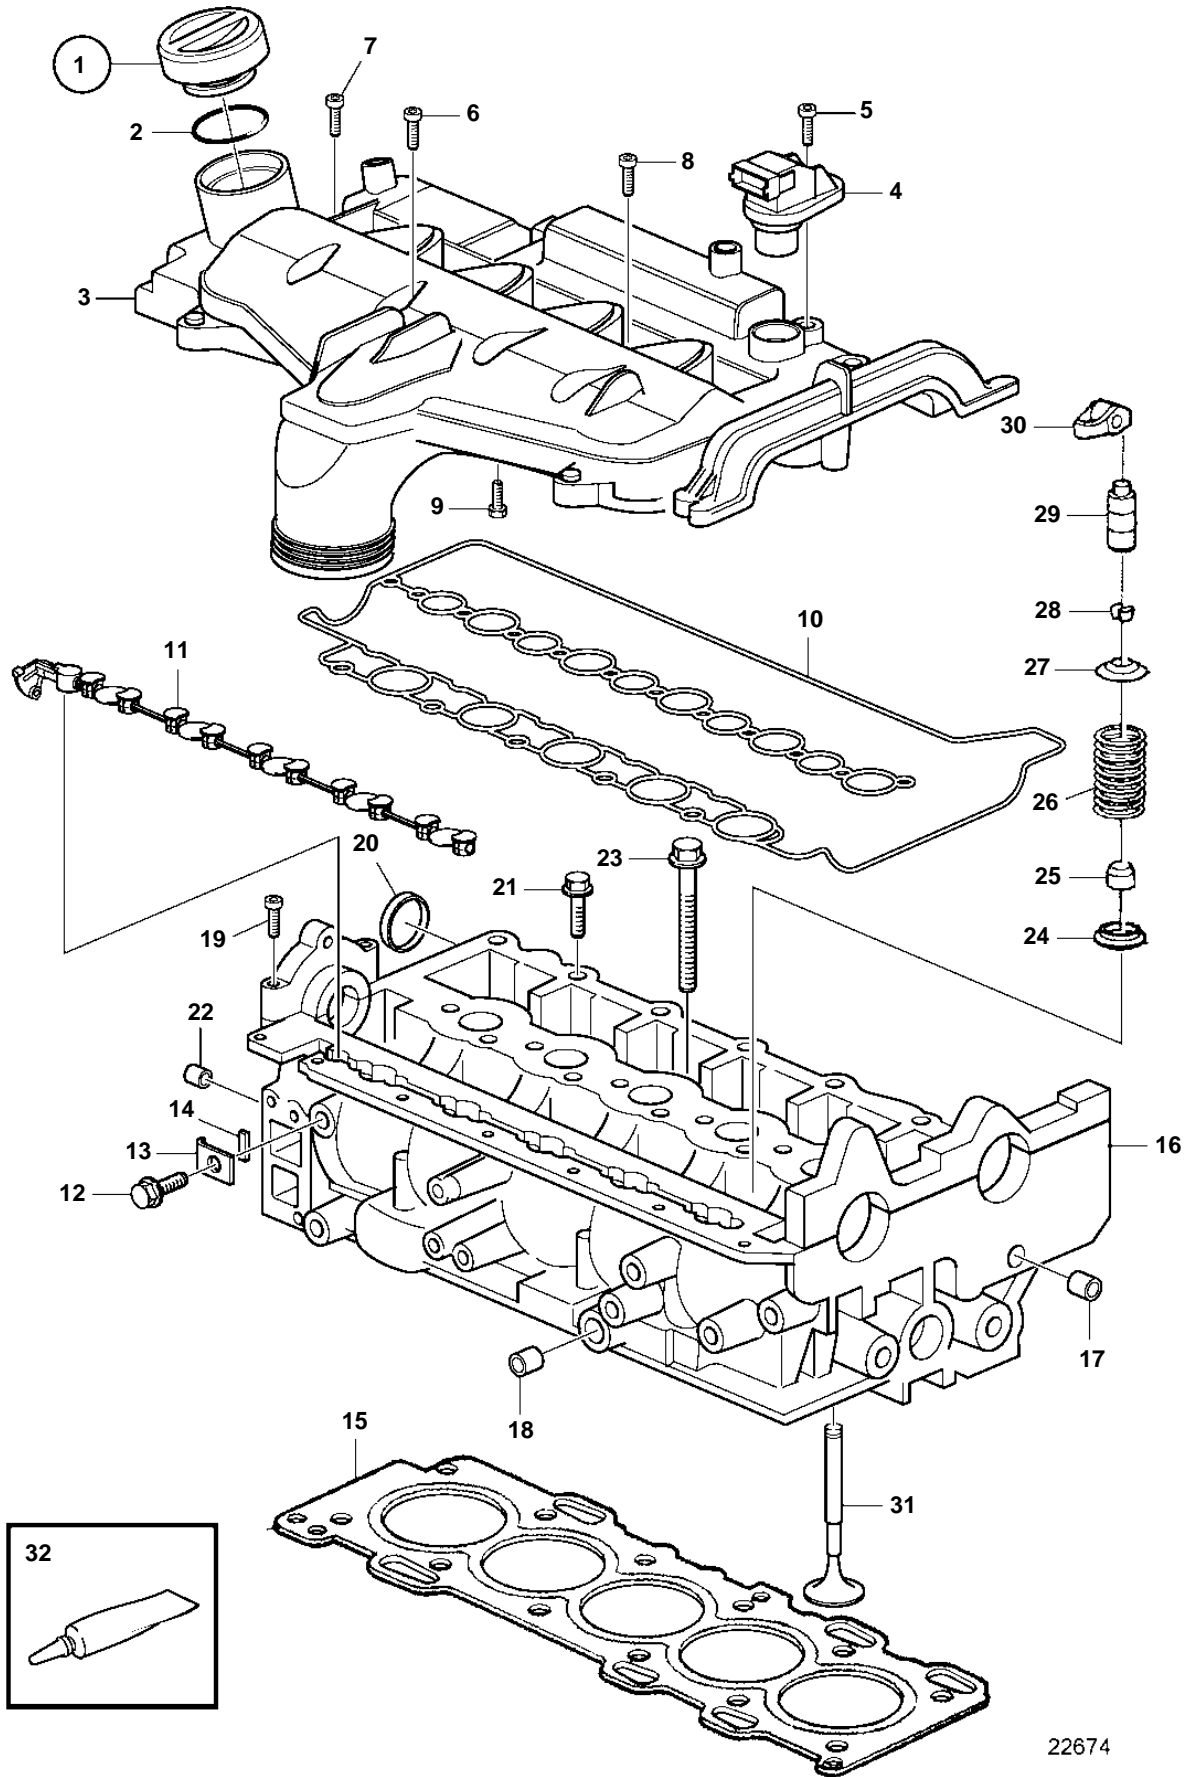

D3-110i-B, D3-130i-B, D3-160i-B, D3-190i-B, D3-130A-B, D3-160A-B, D3-190A-B

22674

D3-110i-B, D3-130i-B, D3-160i-B, D3-190i-B, D3-130A-B, D3-160A-B, D3-190A-B

REF	PART NO.	QTY	DESCRIPTION	NOTES
1	3819129	1	Oil filler cap	
2	30677740	1	· O-ring	
3	30743258	1	Cover	
4	8658726	1	Sender	
5	946544	1	Flange screw	
6	982486	4	6 point socket screw, intake	
7	987349	12	Screw	
8	982484	19	6 point socket screw	
9	982483	3	6 point socket screw	
10	30713459	1	Gasket	
11	30677602	1	Shutter	
12	977814	1	Screw	
13	3840206	1	Bracket	
14	3884720	1	Rubber guard	
15	30731261	1	Gasket	Class A. Gasket with 1 hole.
	30731262	1	Gasket	Class B. Gasket with 2 hole.
	30731263	1	Gasket	Class C. Gasket with 3 hole.
	30731264	1	Gasket	Class D. Gasket with 4 hole.
	30731265	1	Gasket	Class E. Gasket with 5 hole.
16	3803986	1	Cylinder head	
17	946780	1	· Cap plug	
18	946779	2	· Cap plug	
19	986322	5	· Screw	
20	8631561	1	· Sealing ring	
21	965212	24	· Screw	
22	981713	3	· Plug	
23	9497825	12	· Screw	
24	8631655	20	· Valve spring washer	
25	8631652	20	· Valve seal	
26	8631656	20	· Valve spring	
27	8631654	20	· Valve spring washer	
28	9454613	40	· Valve collet	
29	8670047	20	· Lifter	
30	8670045	20	· Lifter	
31	8631650	10	· Valve, intake	
	8631651	10	· Valve, exhaust	
32	1161059	1	Sealant	