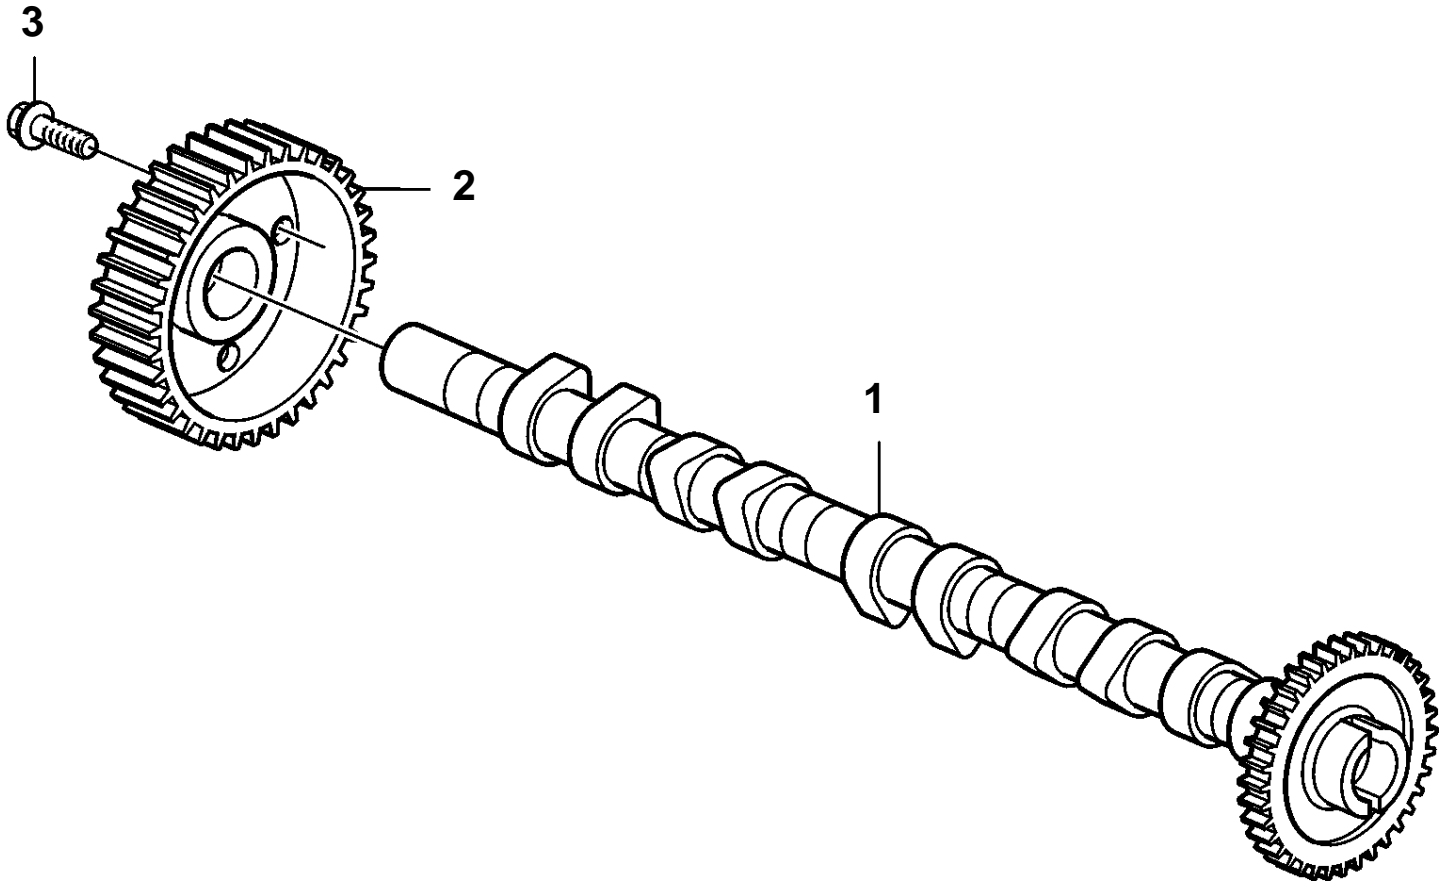

D3-110i-B, D3-130i-B, D3-160i-B, D3-190i-B, D3-130A-B, D3-160A-B, D3-190A-B

19715

D3-110i-B, D3-130i-B, D3-160i-B, D3-190i-B, D3-130A-B, D3-160A-B, D3-190A-B

REF	PART NO.	QTY	DESCRIPTION
1	8699506	1	Camshaft, intake
	30731132	1	Camshaft, exhaust
2	8631554	1	Gear pulley
3	968881	4	Flange screw