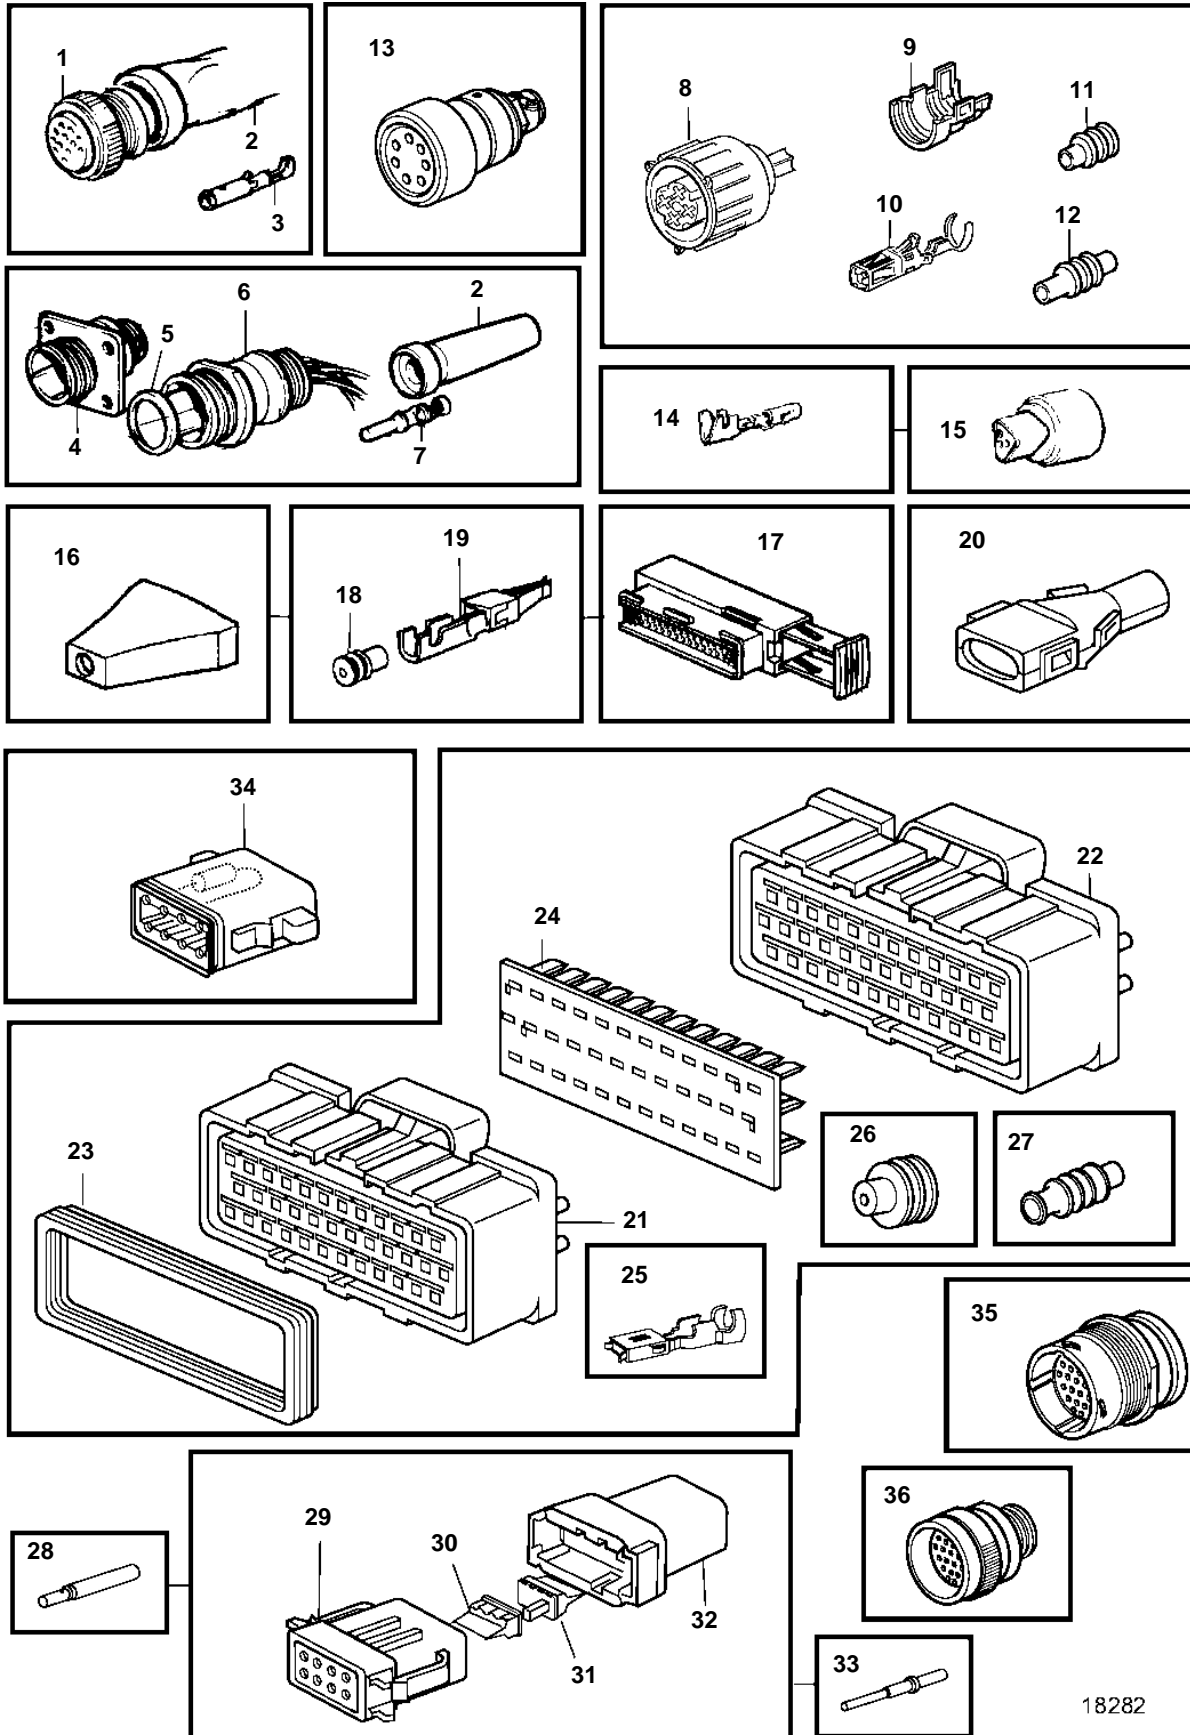

D3-110i-A, D3-130i-A, D3-160i-A, D3-130A-A, D3-160A-A, D3-110i-B, D3-130i-B, D3-160i-B, D3-190i-B, D3-130A-B, D3-160A-B, D3-190A-B

18282

D3-110i-A, D3-130i-A, D3-160i-A, D3-130A-A, D3-160A-A, D3-110i-B, D3-130i-B, D3-160i-B, D3-190i-B, D3-130A-B, D3-160A-B, D3-190A-B

REF	PART NO.	DESCRIPTION	NOTES
1	846612	Sleeve connector	16-POLE
2	847005	Sealing collar	L=100mm D=20mm
3	849959	Cable terminal	
4	846611	Sleeve connector	16-POLE
5	846615	Sealing ring	
6	846647	Pin connector	16-POLE
7	849958	Cable terminal	1,6x0,5-1,5sq.mm
8	8159013	Tab housing	4-POLE
9		Adapter	
10	8155901	Cable terminal	
11	8155900	Seal	
12	8155899	Sealing plug	
13	1618737	Switch	7-POLE
14	853521	Cable terminal	
15	853498	Receptacle housing	3-POLE
16	873632	Rubber guard	
17	9148263	Switch	42-POLE
18	970772	Seal	1,2-2,1sq.mm BLUE
	9148107	Seal	1,4-2,0 GREY
	970773	Seal	2,2-3sq.mm WHITE
19	9148135	Switch	1,6x0,5-1sq.mm
	970778	Cable terminal	4,8/2,8x0,5-1sq.mm
	970779	Cable terminal	4,8/2,8x1,1-2,5sq.mm
20	8142100	Adapter	
21	977532	Receptacle housing	24-POLE BLACK
22	977897	Receptacle housing	24-POLIG RED
23		Seal	
24	977533	Receptacle housing	
25	977539	Cable terminal	
26	1079234	Seal	BROWN
27	977540	Plug	GREY
28	874146	Sleeve	
29	874142	Receptacle housing	8-POLE
30	874144	Key	ORANGE
31	874145	Key	ORANGE
32	874143	Tab housing	8-POLE
33	874147	Pin	
34	874271	Resistor, end terminator	
35	874112	Connector unit	From control panel to engine. 23-pole.
36	874092	Connector unit	From engine to control panel. 23-pole.