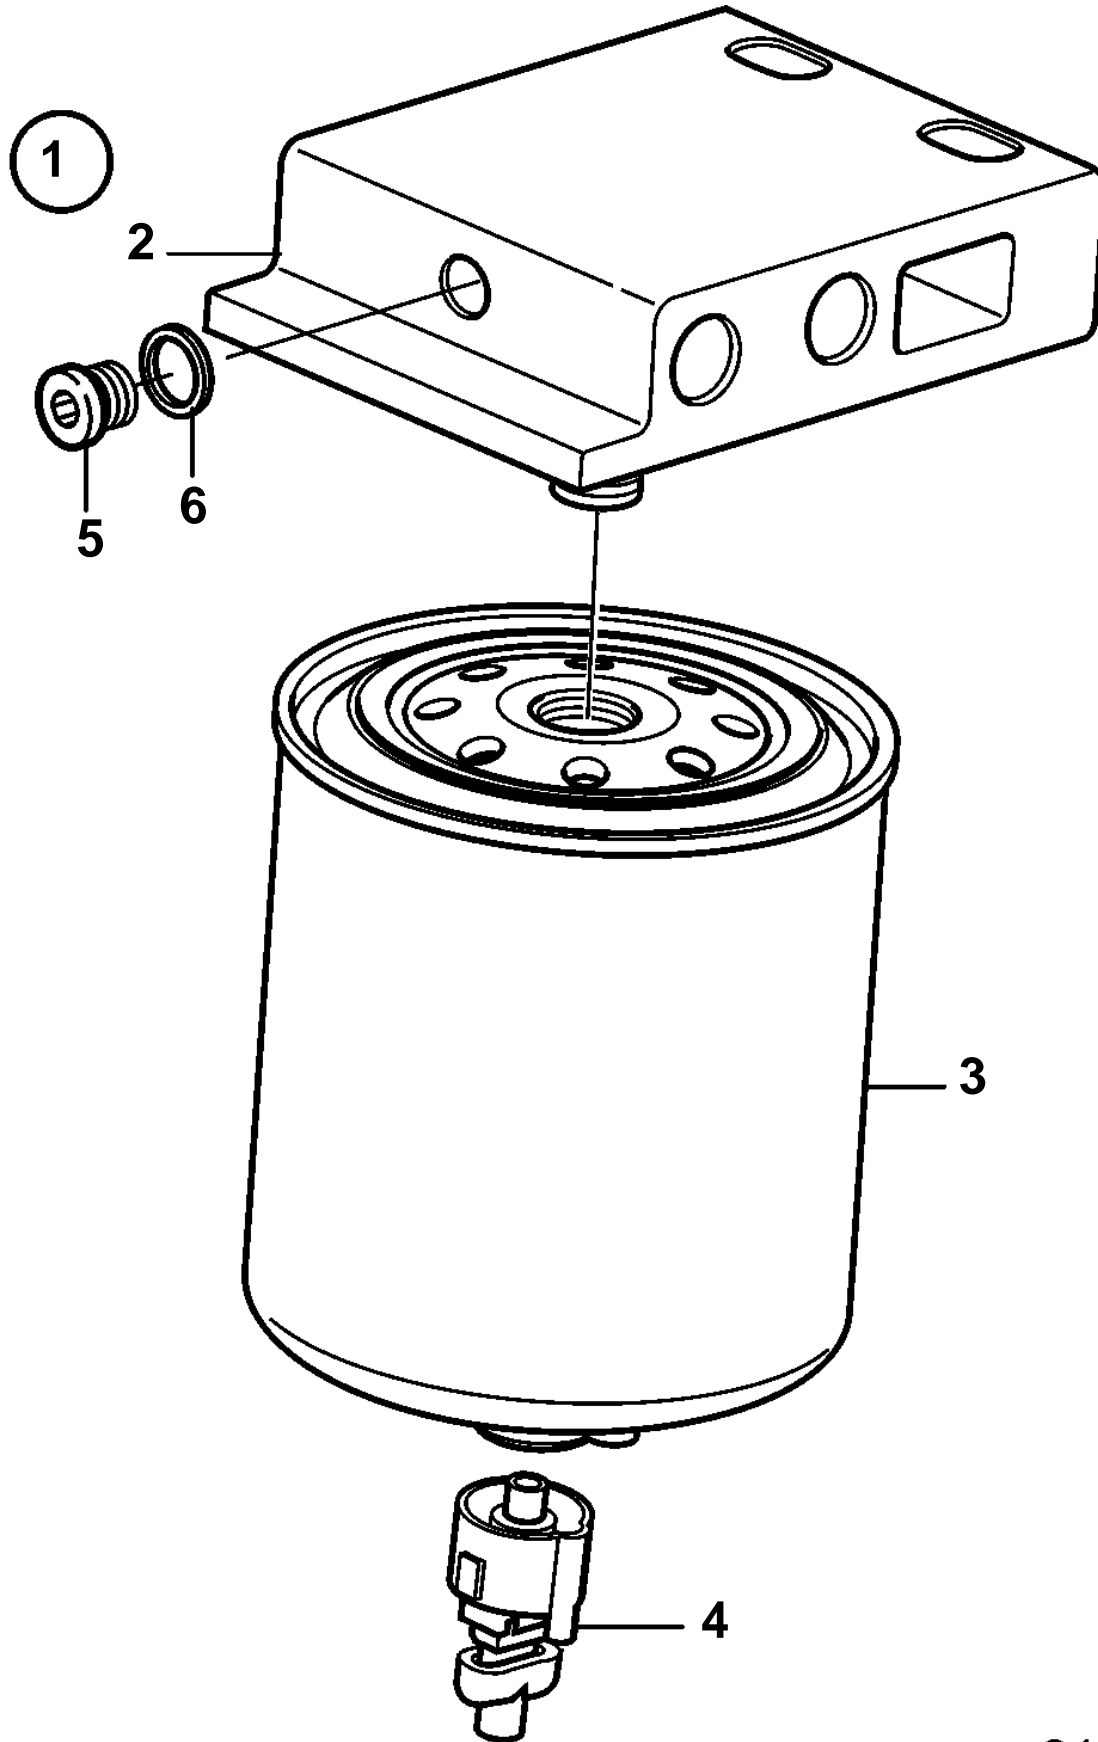

D3-110I-D, D3-140A-D, D3-150I-D, D3-170A-D, D3-170I-D, D3-200A-D, D3-200I-D, D3-220A-D, D3-220I-D

24796

D3-110I-D, D3-140A-D, D3-150I-D, D3-170A-D, D3-170I-D, D3-200A-D, D3-200I-D, D3-220A-D, D3-220I-D

REF	PART NO.	QTY	DESCRIPTION	NOTES
1		1	Fuel filter, complete	
2	21286987	1	· Fuel filter housing	
3	21139810	1	· Fuel filter	
4	3808616	1	· Sensor	Installation instruction included.
5	965768	1	Plug	
6	18665	1	Gasket	