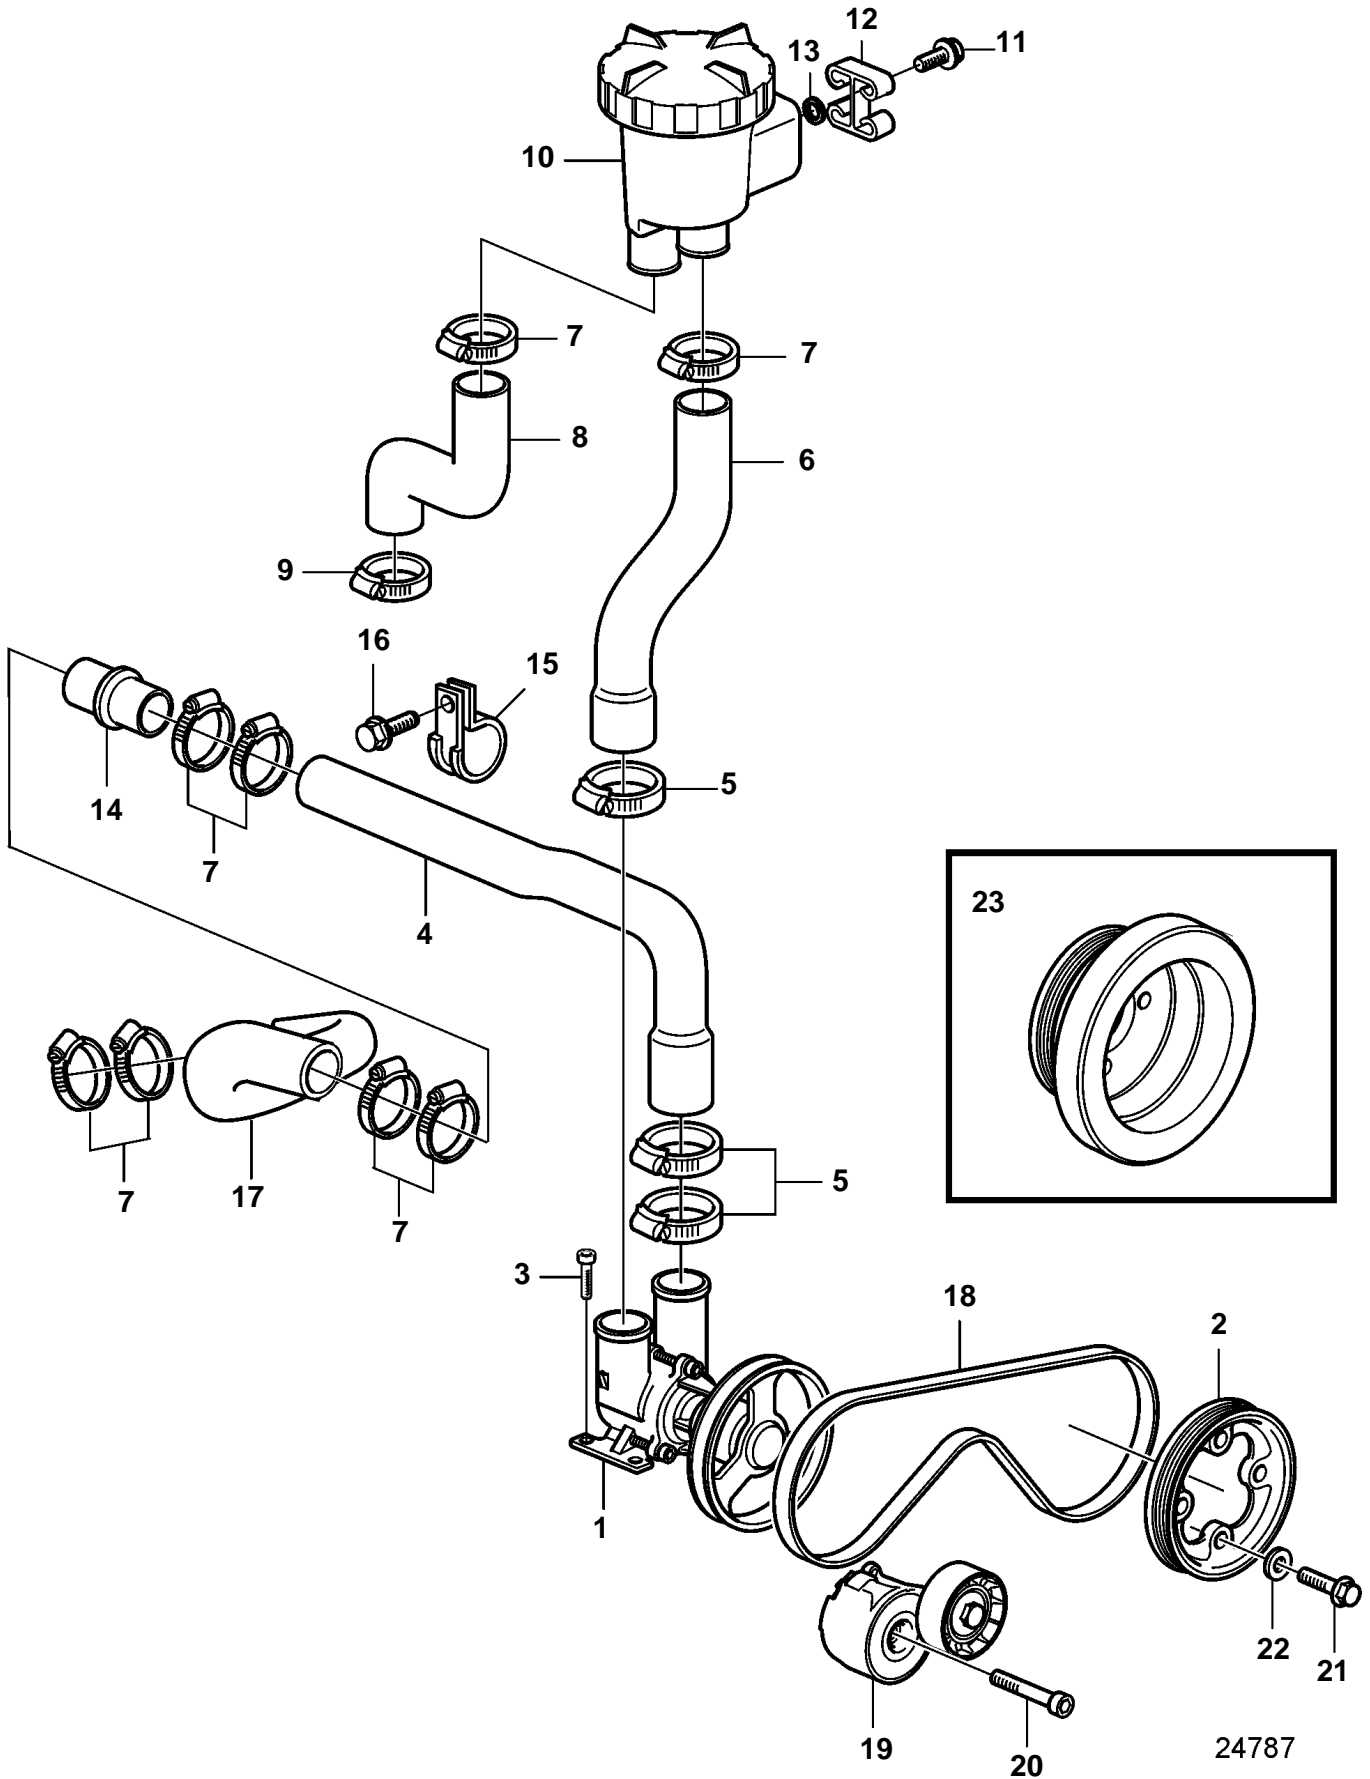

D3-140A-D, D3-170A-D, D3-200A-D, D3-220A-D

D3-140A-D, D3-170A-D, D3-200A-D, D3-220A-D

REF	PART NO.	QTY	DESCRIPTION	SEE SEC.	NOTES
1		1	Sea water pump	35781	
2	21110032	1	Pulley		110-170 HP
3	959223	4	Hex. socket screw		M8x30mm
4	21104901	1	Hose		
5	961670	3	Hose clamp		
6	21104904	1	Hose		Sea water pump-sea water filter.
7	994561	8	Hose clamp		
8	21162573	1	Hose		Intercooler-sea water filter.
9	994562	1	Hose clamp		
10		1	Sea water filter	35648	
11	965180	4	Flange screw		M8x20mm
12	21369356	1	Profile		
13	976944	4	Washer		
14	861090	1	Tube		
15	967645	1	Clamp		
16	946544	1	Flange screw		M6x16mm
17	21104899	1	Hose		
18	21160912	1	V-ribbed belt		
19	21424647	1	Belt tensioner		
20	959245	1	Hex. socket screw		
21	975101	4	Flange screw		M10x40mm
22	949523	4	Washer		
23	21255747	1	Vibration damper		200-220 HP