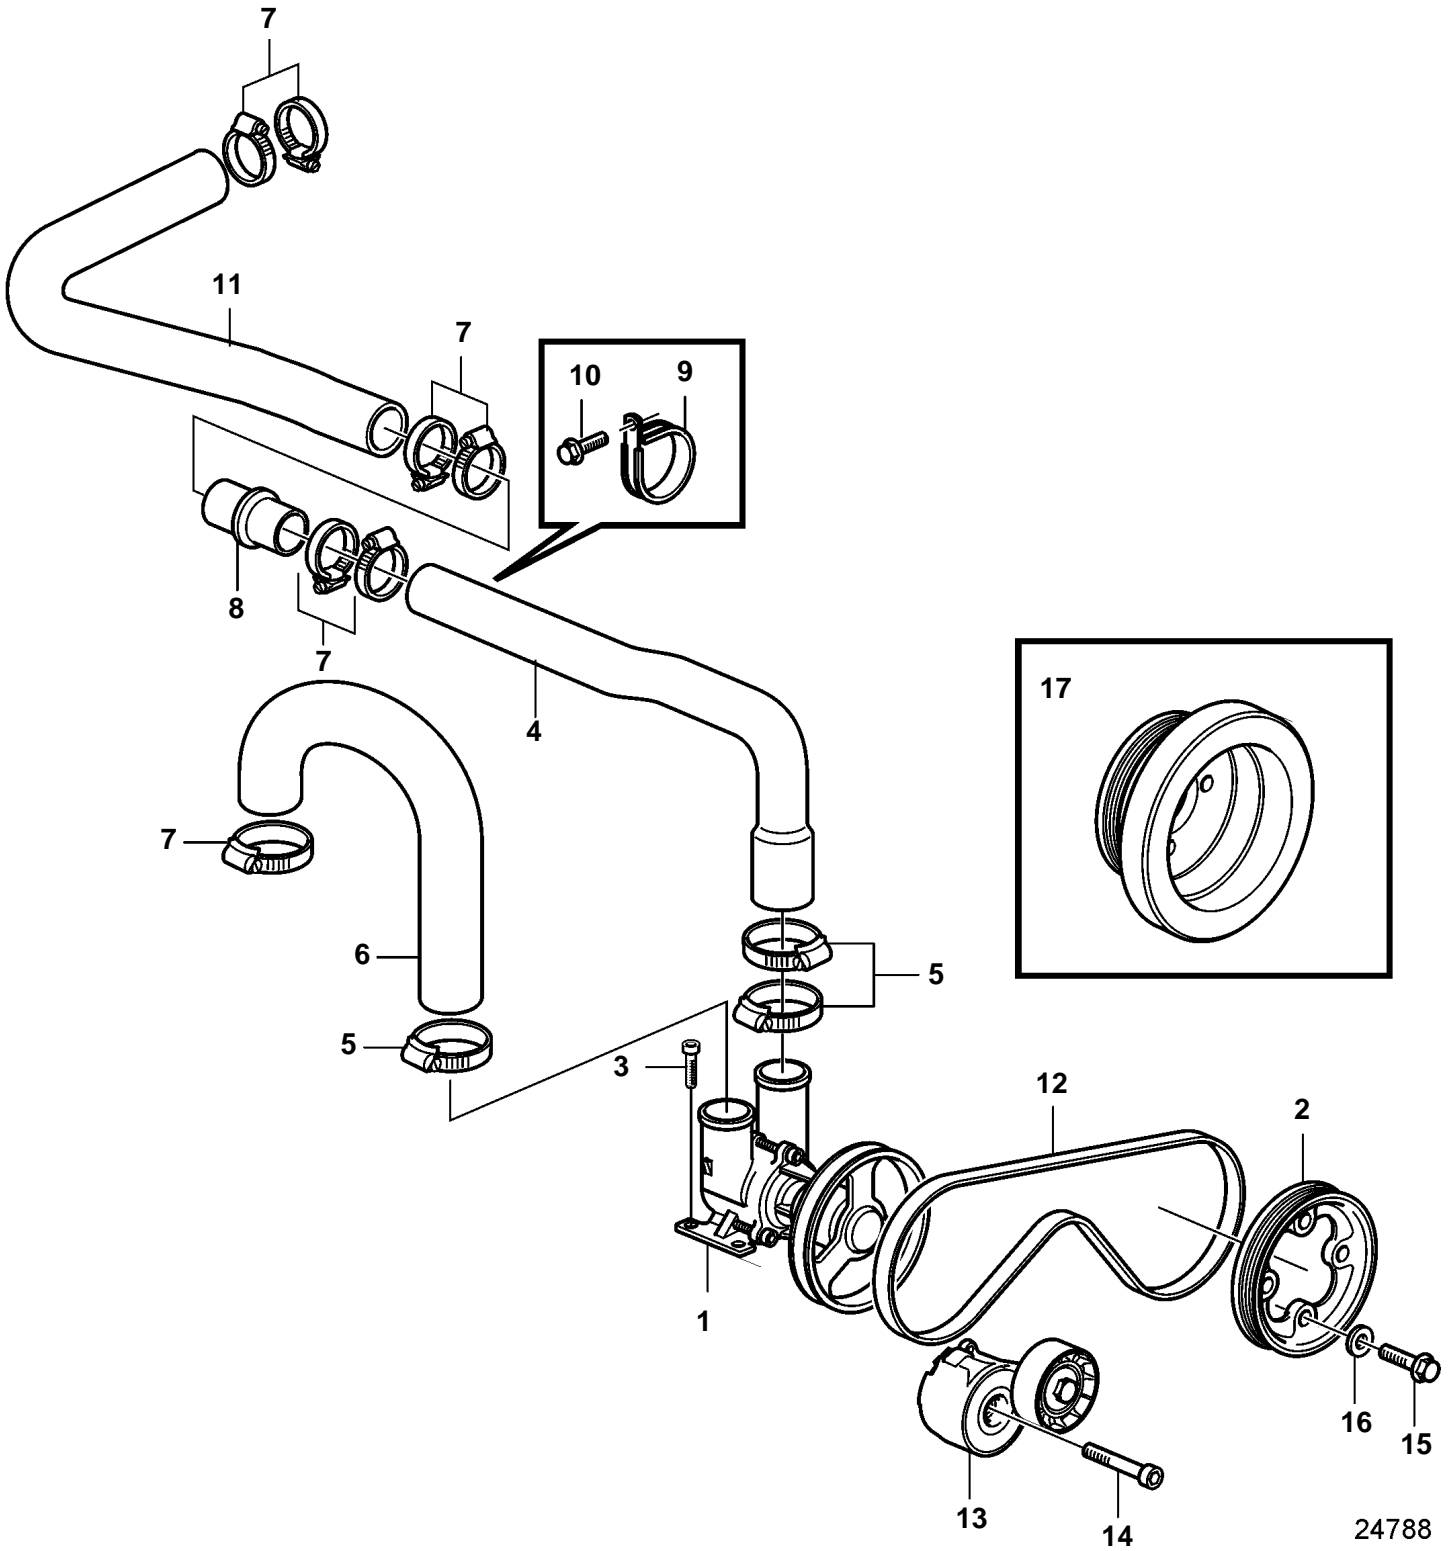

D3-110I-D, D3-150I-D, D3-170I-D, D3-200I-D, D3-220I-D

D3-110I-D, D3-150I-D, D3-170I-D, D3-200I-D, D3-220I-D

REF	PART NO.	QTY	DESCRIPTION	SEE SEC.	NOTES
1		1	Sea water pump		
				35781	
2	21110032	1	Pulley		110-170 HP
3	959223	4	Hex. socket screw		M8x30mm
4	21104901	1	Hose		
5	961670	3	Hose clamp		
6	21162640	1	Hose		Sea water pump-intercooler.
7	994561	7	Hose clamp		
8	861090	1	Tube		
9	967645	1	Clamp		
10	946544	1	Flange screw		M6x16mm
11	21285072	1	Hose		To oil cooler.
12	21160912	1	V-ribbed belt		
13	21424647	1	Belt tensioner		
14	959245	1	Hex. socket screw		
15	975101	4	Flange screw		M10x40mm
16	949523	4	Washer		
17	21255747	1	Vibration damper		200-220 HP