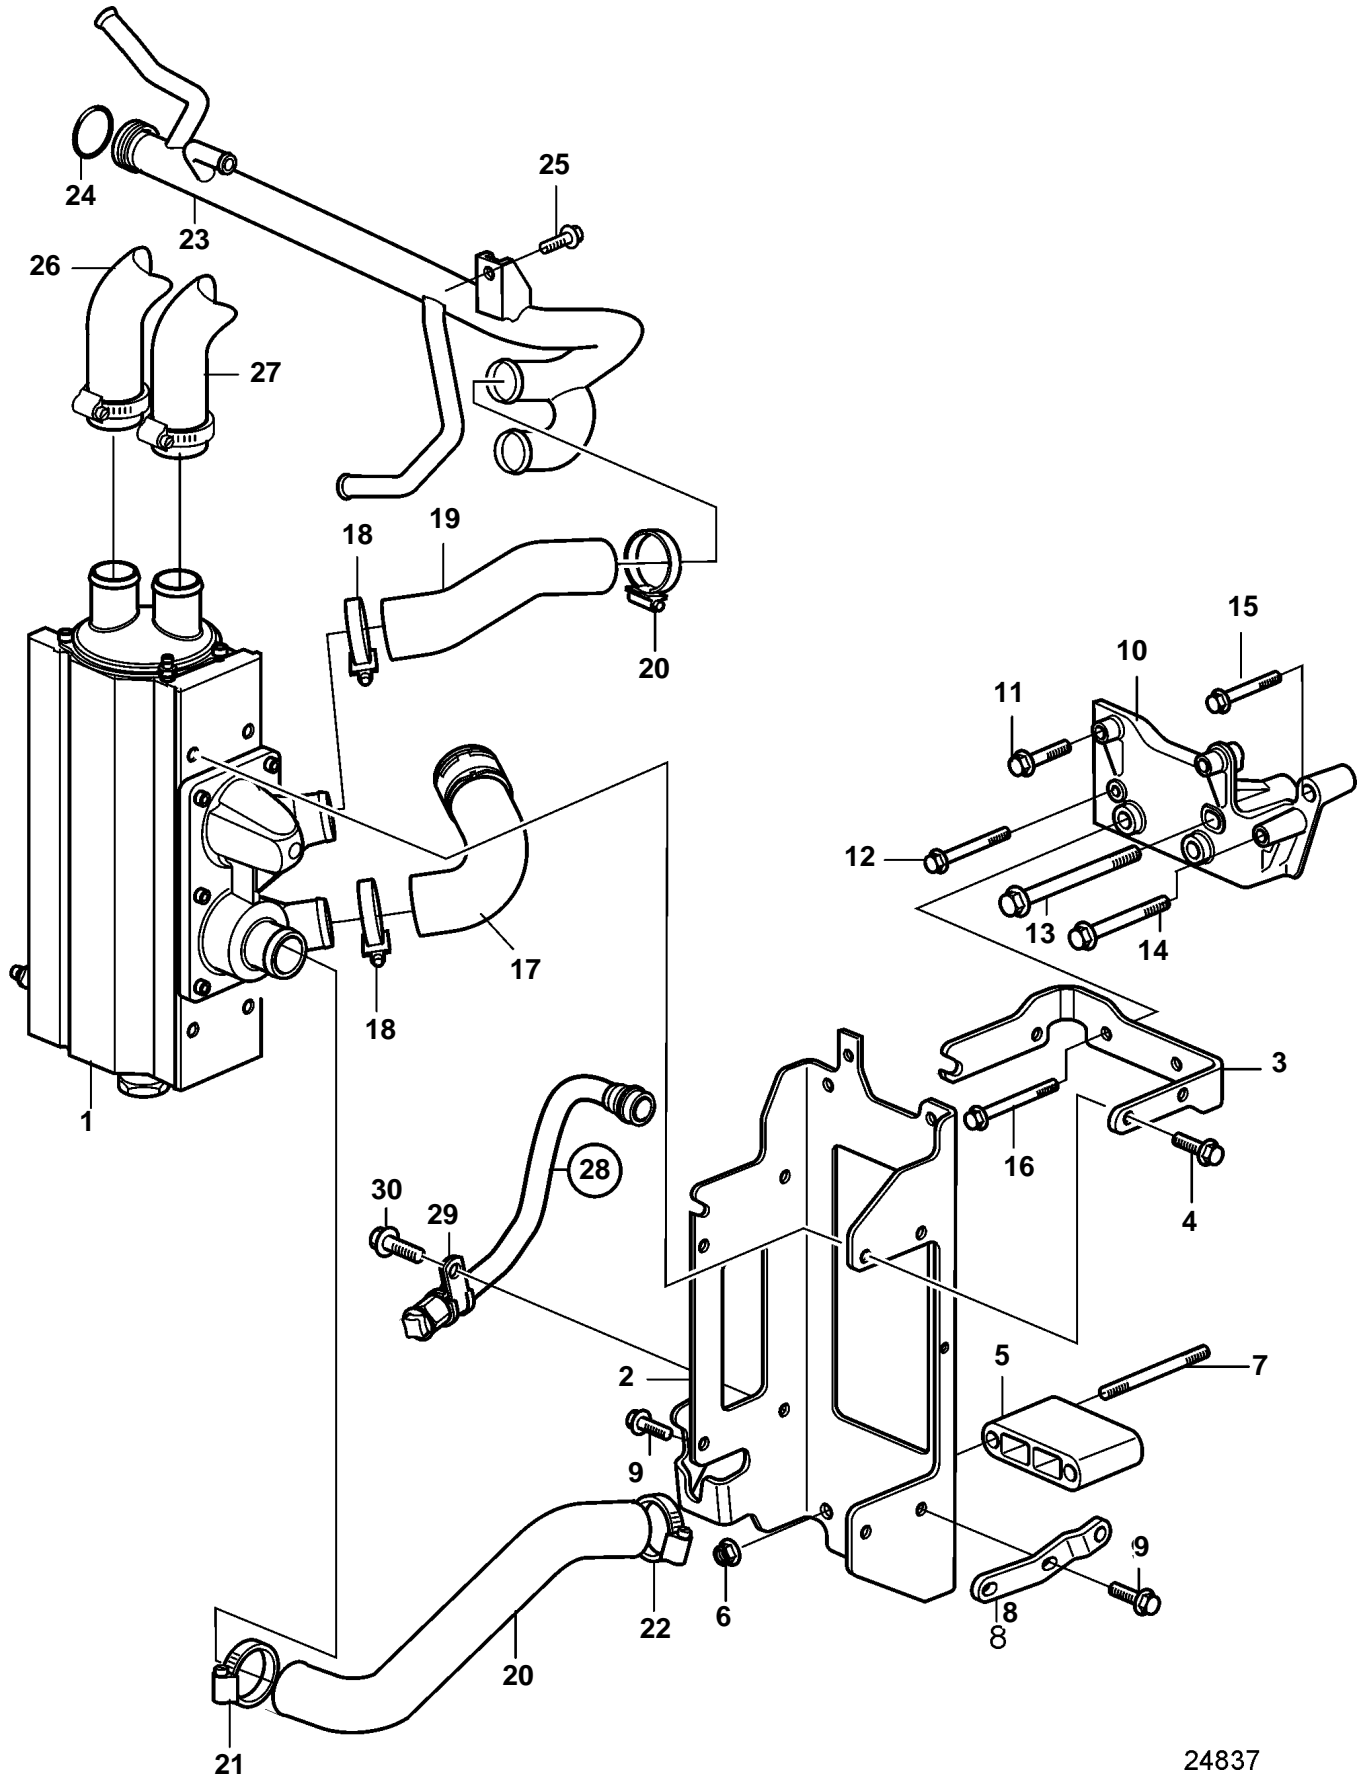

D3-110I-D, D3-140A-D, D3-150I-D, D3-170A-D, D3-170I-D, D3-200A-D, D3-200I-D, D3-220A-D, D3-220I-D

D3-110I-D, D3-140A-D, D3-150I-D, D3-170A-D, D3-170I-D, D3-200A-D, D3-200I-D, D3-220A-D, D3-220I-D

REF	PART NO.	QTY	DESCRIPTION	SEE SEC.	NOTES
1		1	Heat exchanger	35698	
2	21442271	1	Bracket		
3	21308169	1	Stay		
4	946671	4	Flange screw		M8x30mm
5	21306599	1	Profile		
6	971095	2	Flange nut		
7	953084	2	Stud		M10x110mm
8	21406493	1	Stay		
9	946671	2	Flange screw		M8x30mm
10	21259868	1	Bracket		
11	946671	2	Flange screw		M8x30mm
12	968172	1	Flange screw		M7x90mm
13	946472	2	Flange screw		
14	969313	1	Flange screw		M10x110mm
15	965187	1	Flange screw		M10x60mm
16	946671	1	Flange screw		M8x30mm
17	21205108	1	Hose		
18	994562	2	Hose clamp		
19	21166149	1	Hose		
20	21454184	1	Hose		
21	961670	1	Hose clamp		
22	994561	1	Hose clamp		
23	21453988	1	Inlet pipe		
24	976045	1	O-ring		
25	977814	1	Flange screw		M7x20mm
26		1	Hose	35682	Inboard
		1	Hose	35684	AQ
27	21166127	1	Hose		Charge air cooler-Heat exchanger
28	21462783	1	Hose		
29	952634	1	Clamp		
30	946501	1	Flange screw		