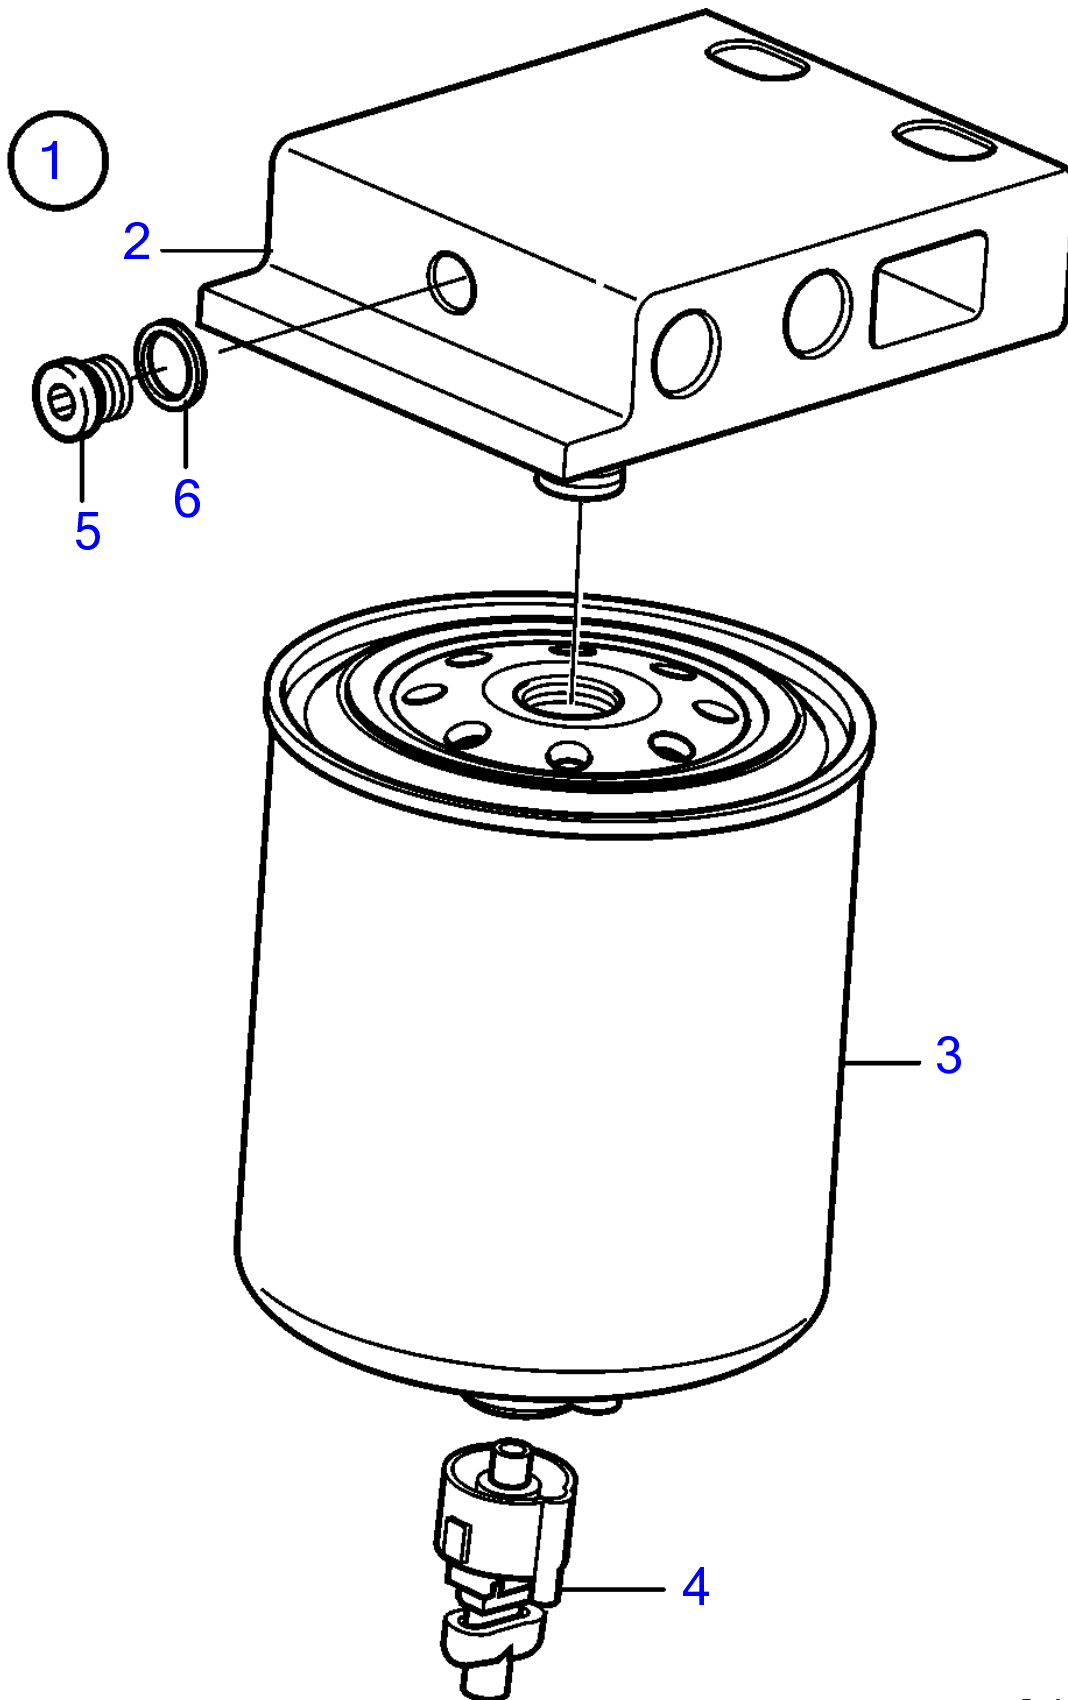

D3-110I-D, D3-110I-E, D3-110I-F, D3-140I-E, D3-140I-F, D3-140A-D, D3-140A-E, D3-140A-F, D3-150I-D, D3-150I-E, D3-150I-F, D3-170I-D, D3-170I-E, D3-170I-F, D3-170A-D, D3-170A-E, D3-170A-F, D3-200I-D, D3-200I-E, D3-200I-F, D3-200A-D, D3-200A-E, D3-200A-F, D3-220I-D, D3-220I-E, D3-220I-F, D3-220A-D, D3-220A-E, D3-220A-F

REF	PART NO.	QTY	DESCRIPTION	NOTES
1	21286999	1	Fuel filter, complete	
2	21286987	1	• Fuel filter housing	
3	21139810	1	• Fuel filter	
4	3808616	1	• Sensor	Installation instruction included.
5	965768	1	Plug	
6	18665	1	Gasket	