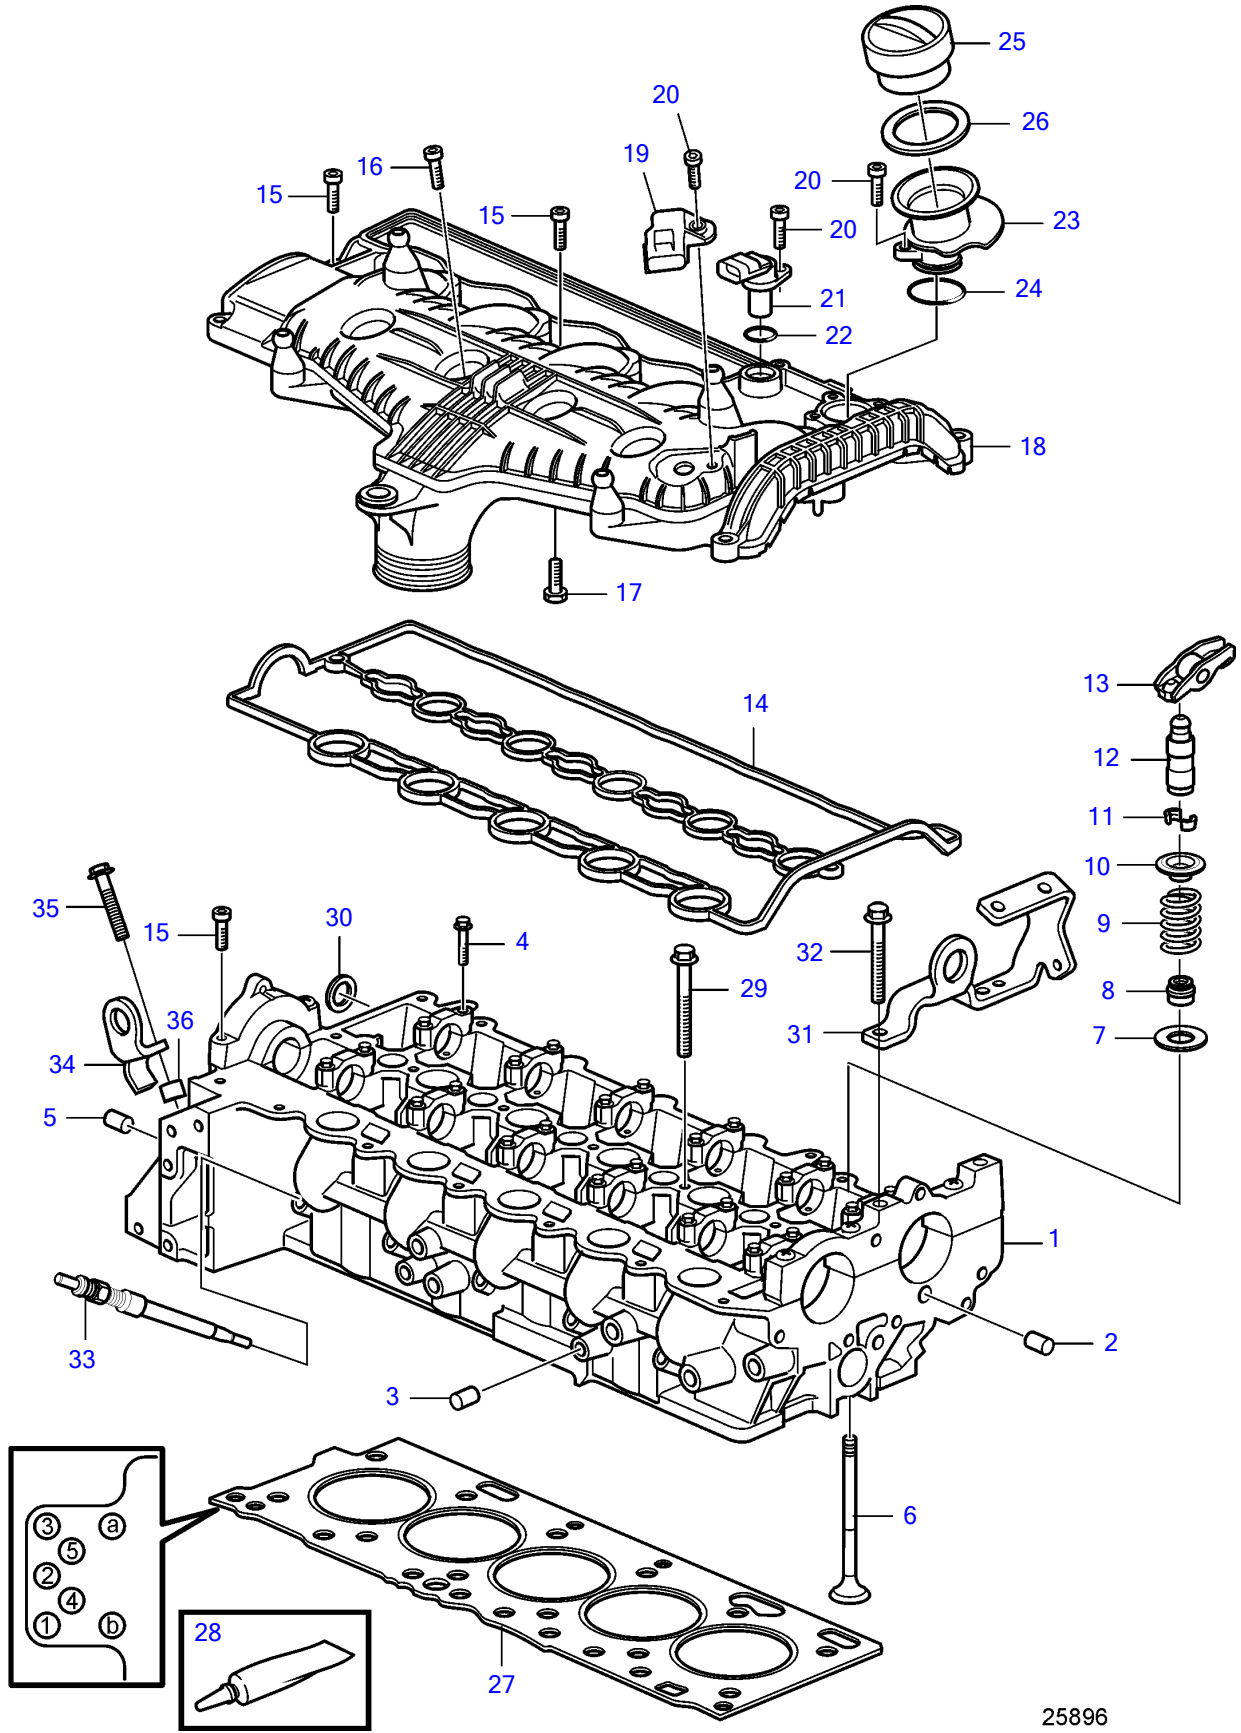

25896

D3-110I-D, D3-110I-E, D3-110I-F, D3-140I-E, D3-140I-F, D3-140A-D, D3-140A-E, D3-140A-E, D3-140A-F, D3-150I-D, D3-150I-E, D3-150I-F, D3-170I-D, D3-170I-E, D3-170I-F, D3-170A-D, D3-170A-E, D3-170A-F, D3-200I-D, D3-200I-E, D3-200I-F, D3-200A-D, D3-200A-E, D3-200A-F, D3-220I-D, D3-220I-E, D3-220I-F, D3-220A-D, D3-220A-E, D3-220A-F

REF	PART NO.	QTY	DESCRIPTION	NOTES
1	3801383	1	Cylinder head	
2	946780	1	• Cap plug	
3	946779	2	• Cap plug	
4	982761	24	• Flange screw	M6x35mm
5	981713	3	• Plug	
6	8631650	10	• Inlet valve	
	8631651	10	• Exhaust valve	
7	8631655	20	• Valve spring washer, lower	
8	8631652	20	• Valve stem seal	
9	31258132	20	• Valve spring	
10	8631654	20	• Valve spring washer, upper	
11	9454613	40	• Valve collet	
12	31251885	20	• Pivot	
13	8670045	20	• Tappet	
14	30777600	1	Gasket	
15	31272194	22	Spare parts kit	
16	987740	5	Flange screw	
17	987349	12	6 point socket screw	
18	31286262	1	Valve cover	Replaced by 31330239
	31330239	1	Valve cover	Replaced by 31338169
	31338169	1	Valve cover	
19	31216308	1	Pressure sensor	
20	986072	5	6 point socket screw	M6x25mm
21	8658726	1	Sensor	
22	30756062	1	O-ring	
23	30777537	1	Oil filler pipe	
24	30757159	1	• O-ring	
25	30677517	1	Oil filler cap	
26	30677740	1	• O-ring	
27				Gasket (a) not valid for VP
	31336211	1	Cylinder head gasket	Hole 5 and b, Class 1
	31336212	1	Cylinder head gasket	Hole 4, 5 and b, Class 2
	31336213	1	Cylinder head gasket	Hole 3, 4, 5 and b, Class 3
	31336214	1	Cylinder head gasket	Hole 2, 3, 4, 5 and b, Class 4
	31336215	1	Cylinder head gasket	Hole 1, 5 and b, Class 5
28	1161059	X	Sealing compound	
29	30777636	12	Flange screw	M12x197mm
30	8631561	1	Sealing ring	
31	21806510	1	Lifting eye	Obsolete part
32	965181	2	Flange screw	M8x70mm
33	8631607	5	Glow plug	12V, SOLAS
34	(21146441)	1	Lifting eye	Obsolete part
35	965193	1	Flange screw	M12x50mm
36	973528	1	Spacer sleeve	