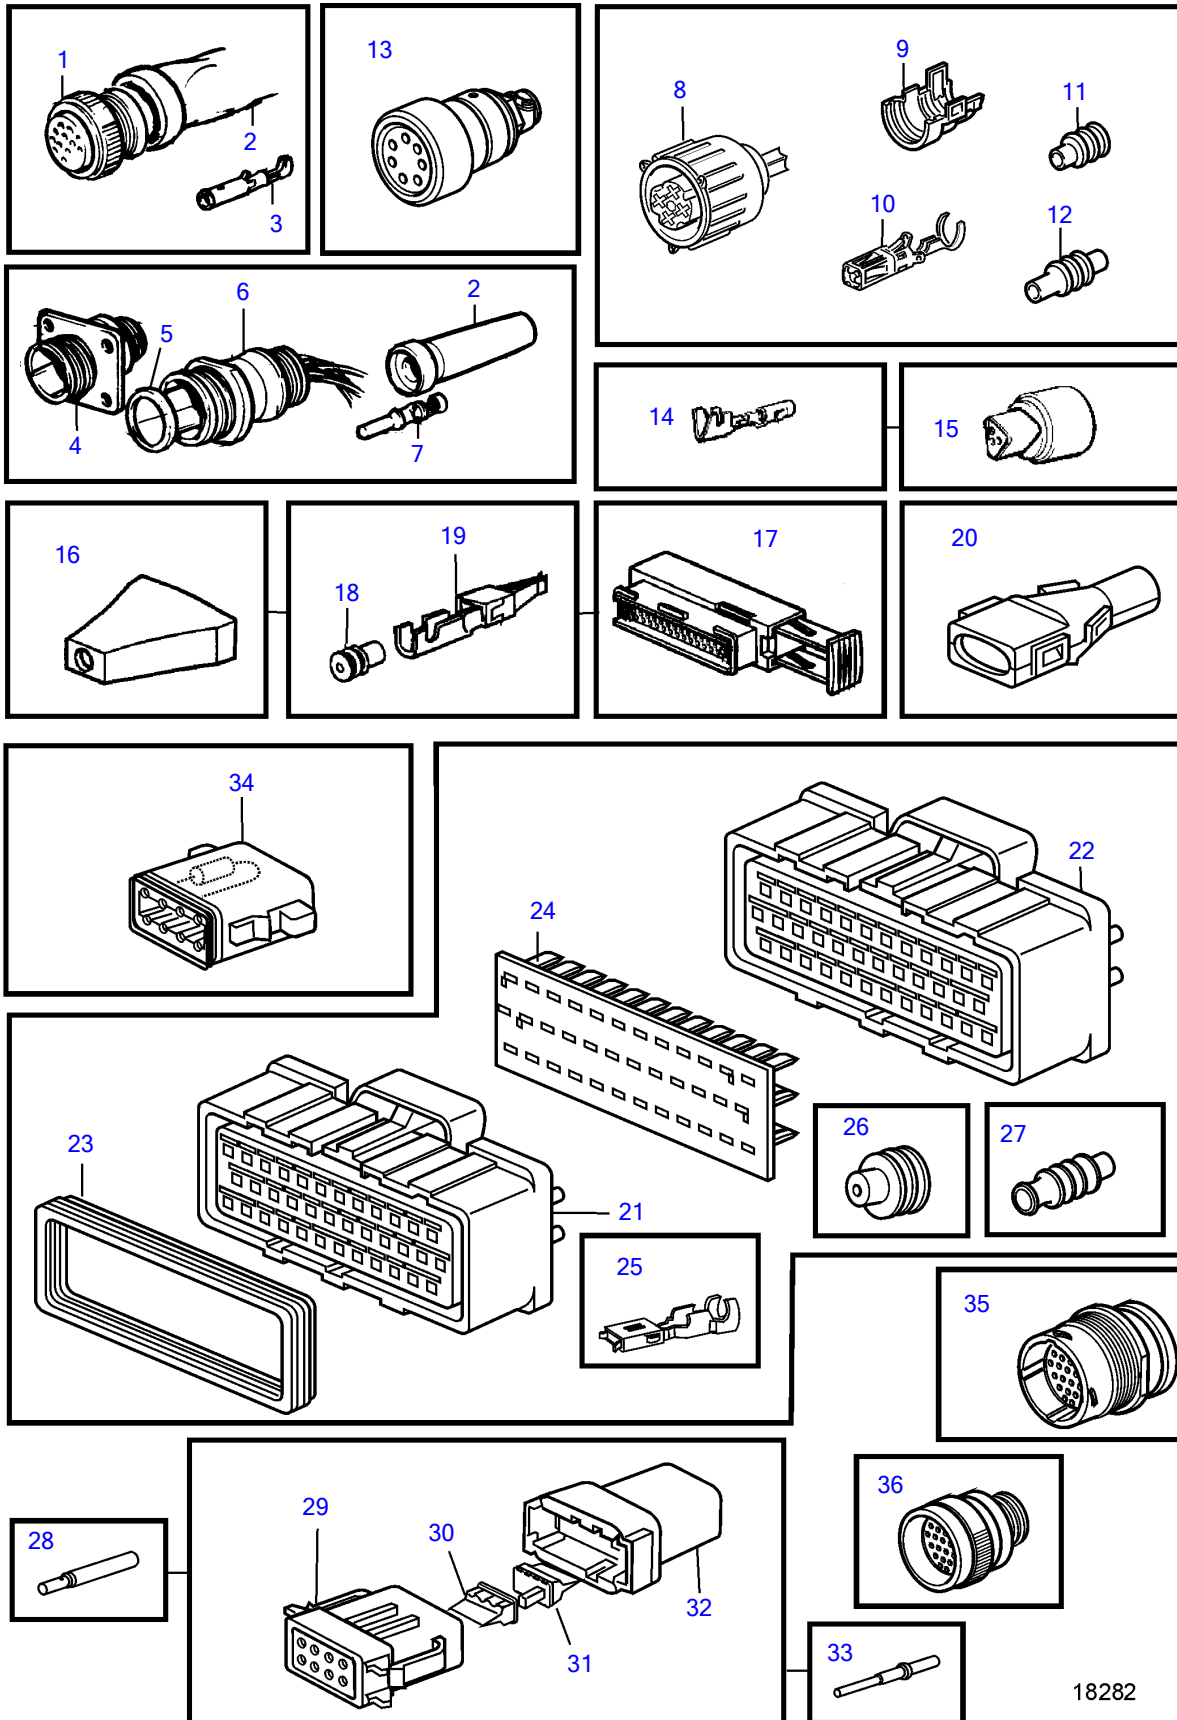

D3-110I-D, D3-110I-E, D3-110I-F, D3-140I-E, D3-140I-F, D3-140A-D, D3-140A-E, D3-140A-F, D3-150I-D, D3-150I-E, D3-150I-F, D3-170I-D, D3-170I-E, D3-170I-F, D3-170A-D, D3-170A-E, D3-170A-F, D3-200I-D, D3-200I-E, D3-200I-F, D3-200A-D, D3-200A-E, D3-200A-F, D3-220I-D, D3-220I-E, D3-220I-F, D3-220A-D, D3-220A-E, D3-220A-F

18282

D3-110I-D, D3-110I-E, D3-110I-F, D3-140I-E, D3-140I-F, D3-140A-D, D3-140A-E, D3-140A-F, D3-150I-D, D3-150I-E, D3-150I-F, D3-170I-D, D3-170I-E, D3-170I-F, D3-170A-D, D3-170A-E, D3-170A-F, D3-200I-D, D3-200I-E, D3-200I-F, D3-200A-D, D3-200A-E, D3-200A-F, D3-220I-D, D3-220I-E, D3-220I-F, D3-220A-D, D3-220A-E, D3-220A-F

REF	PART NO.	DESCRIPTION	NOTES
1	846612	Housing	16-pole
2	847005	Sealing collar	L=100mm D=20mm
3	849959	Cable terminal	
4	846611	Housing	16-pole
5	846615	Sealing ring	
6	846647	Block	16-pole
7	849958	Cable terminal	1,6x0,5-1,5mm <sup>2</sup>
8	8159013	Housing	4-pole
9		Adapter	
10	8155901	Cable terminal	
11	8155900	Cable seal	
12	8155899	Sealing plug	
13	1618737	Switch	7-pole
14	853521	Cable terminal	
15	(853498)	Anode kit	Obsolete part, 3-pole
16	873632	Protecting sleeve	
17	9148263	Housing	42-pole
18	970772	Cable seal	1,2-2,1mm <sup>2</sup> blue
	9148107	Seal	1,4-2,0 grey
	25325008	Cable seal	2,2-3mm <sup>2</sup> white
19	9148135	Switch	1,6x0,5-1mm <sup>2</sup>
	970778	Cable terminal	4,8/2,8x0,5-1mm <sup>2</sup>
	970779	Cable terminal	4,8/2,8x1,1-2,5mm <sup>2</sup>
20	8142100	Adapter	
21	977532	Housing	24-pole black
22	977897	Housing	24-pole red
23		• Seal	
24	977533	Insulator retainer	
25	977539	Cable terminal	
26	1079234	Seal	Brown
27	977540	Cable seal	Gray
28	874146	Cable terminal	
29	874142	Housing	8-pole
30	874144	Wedge	Orange
31	874145	Wedge	Orange
32	874143	Housing	8-pole
33	874147	Cable terminal	
34	874271	Resistor, end terminator	
35	874112	Connector unit	From control panel to engine. 23-pole.
36	874092	Connector unit	From engine to control panel. 23-pole.