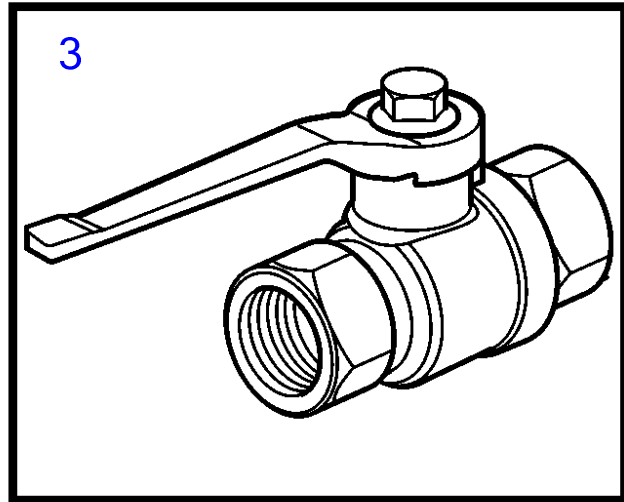

D3-110I-D, D3-110I-E, D3-110I-F, D3-140I-E, D3-140I-F, D3-140A-D, D3-140A-E, D3-140A-E, D3-140A-F, D3-150I-D, D3-150I-E, D3-150I-F, D3-170I-D, D3-170I-E, D3-170I-F, D3-170A-D, D3-170A-E, D3-170A-F, D3-200I-D, D3-200I-E, D3-200I-F, D3-200A-D, D3-200A-E, D3-200A-F, D3-220I-D, D3-220I-E, D3-220I-F, D3-220A-D, D3-220A-E, D3-220A-F

1

24953