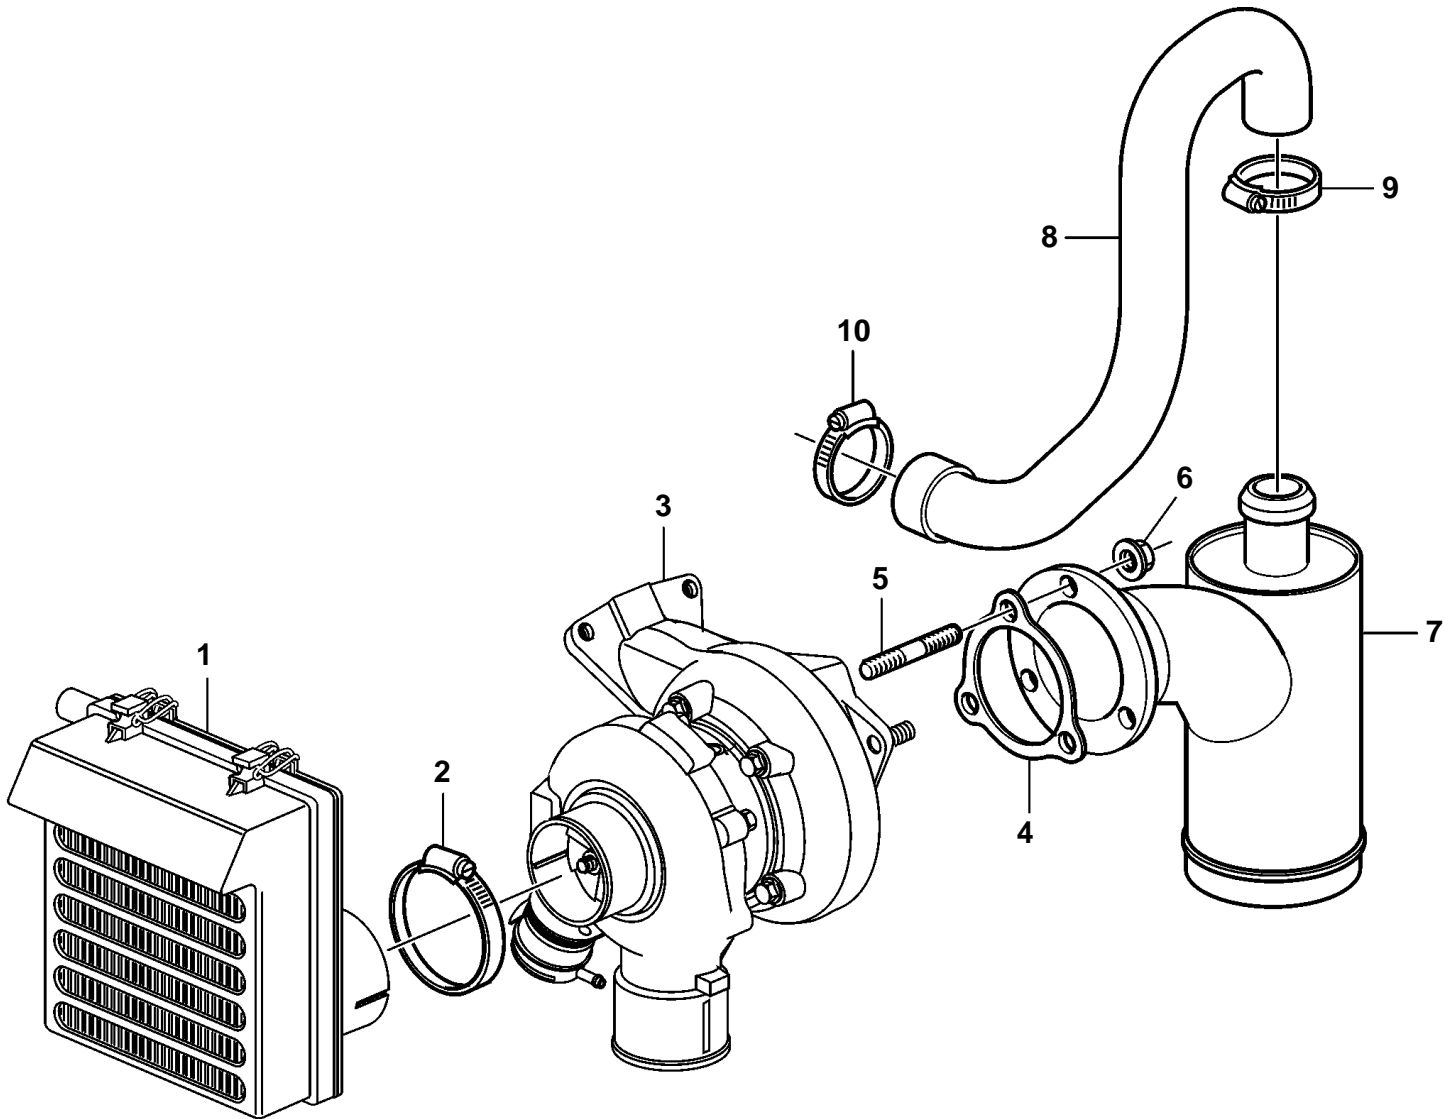

D3-110I-B, D3-110I-C, D3-130I-B, D3-130I-C, D3-160I-B, D3-160I-C

22754

D3-110I-B, D3-110I-C, D3-130I-B, D3-130I-C, D3-160I-B, D3-160I-C

REF	PART NO.	QTY	DESCRIPTION	SEE SEC.	NOTES
1	21171248	1	Air filter	9370	
2	961672	1	Hose clamp		
3	3801270	1	Turbocharger, exch		(3802145)
4	1275549	1	Gasket		
5	982449	2	Stud		
	991052	1	Stud		For bracket.
6	981152	3	Flange nut		
7	3807305	1	Exhaust riser		
8	3819741	1	Hose		
9	943476	1	Hose clamp		
10	943477	1	Hose clamp		