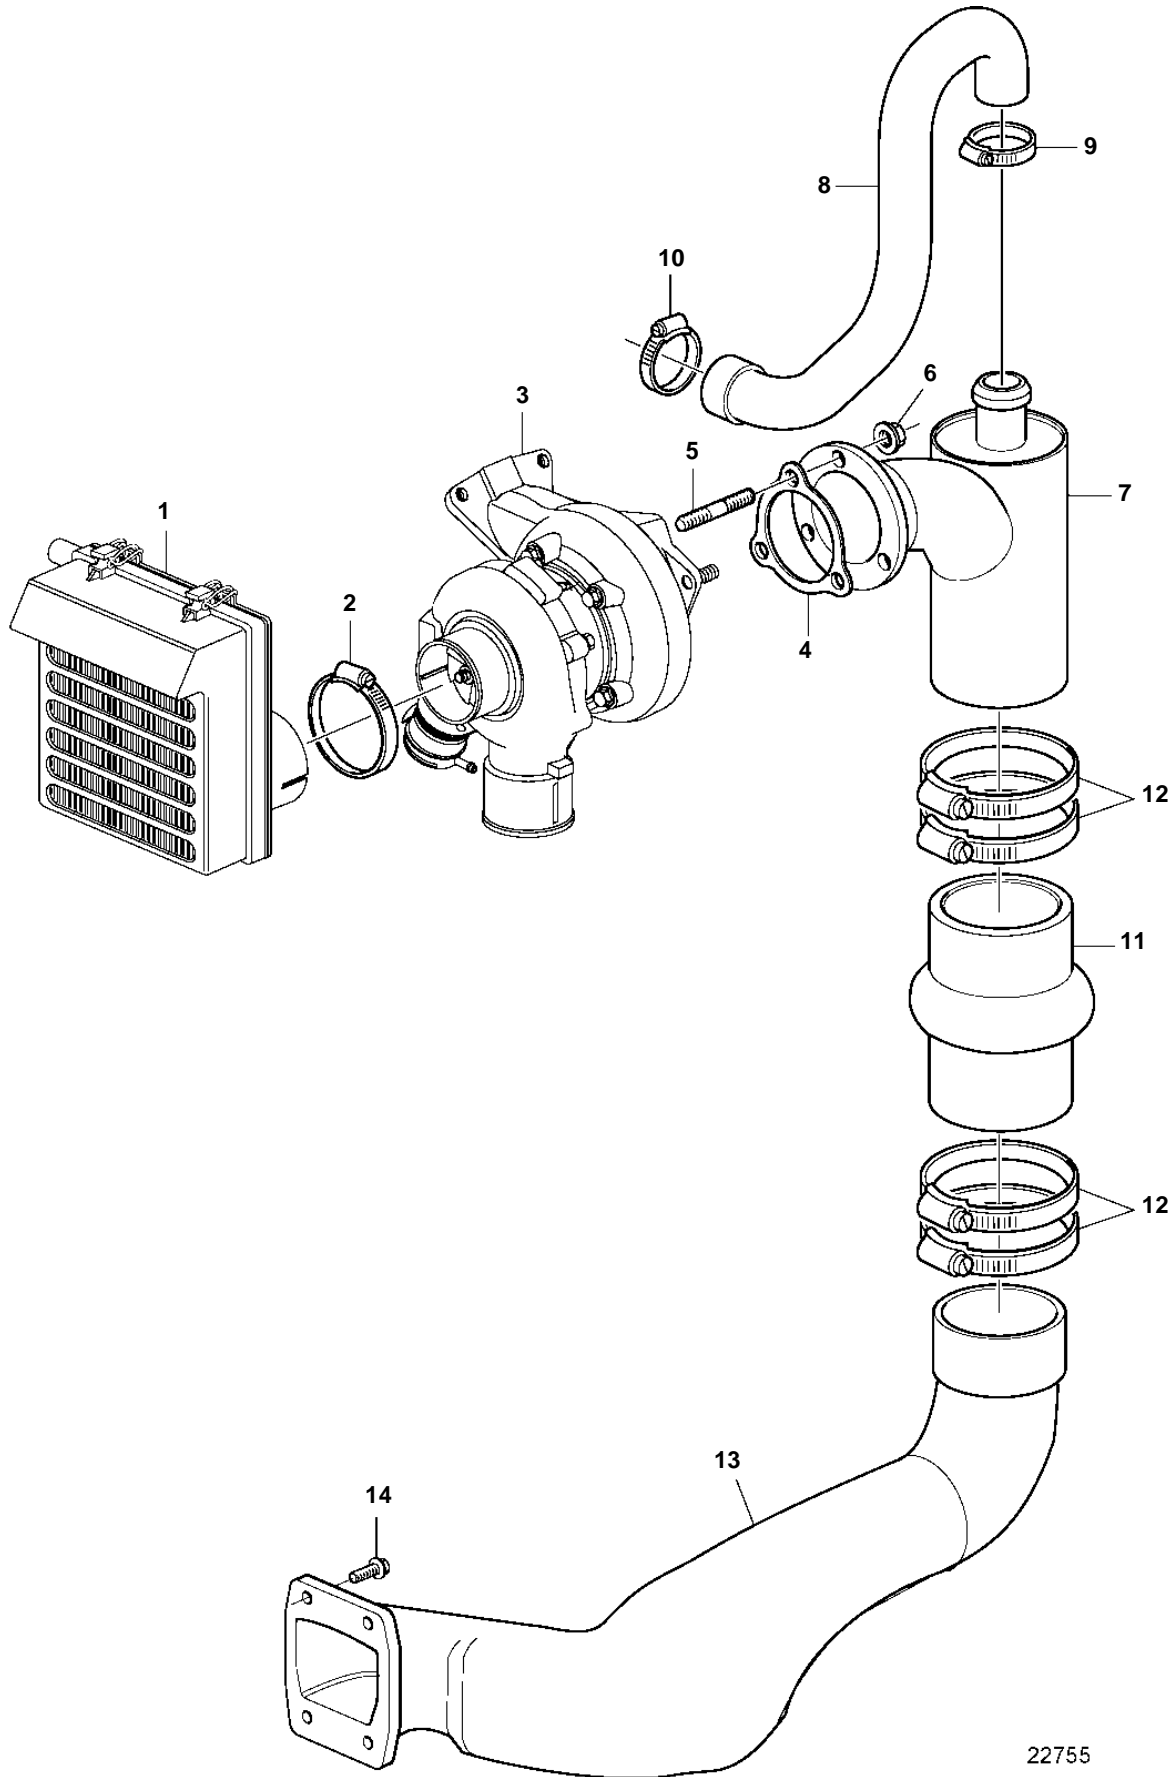

D3-130A-C, D3-160A-C

22755

D3-130A-C, D3-160A-C

REF	PART NO.	QTY	DESCRIPTION	SEE SEC.	NOTES
1	21171248	1	Air filter	9370	
2	961672	1	Hose clamp		
3	3801270	1	Turbocharger, exch		(3802145)
4	1275549	1	Gasket		
5	982449	2	Stud		
	991052	1	Stud		For bracket.
6	981152	3	Flange nut		
7	3809984	1	Exhaust riser		
8	3819741	1	Hose		
9	943476	1	Hose clamp		
10	943477	1	Hose clamp		
11	3863450	1	Bellows		
12	853012	4	Hose clamp		
13	3885384	1	Exhaust pipe		
14	3841928	4	Screw		(3855472)