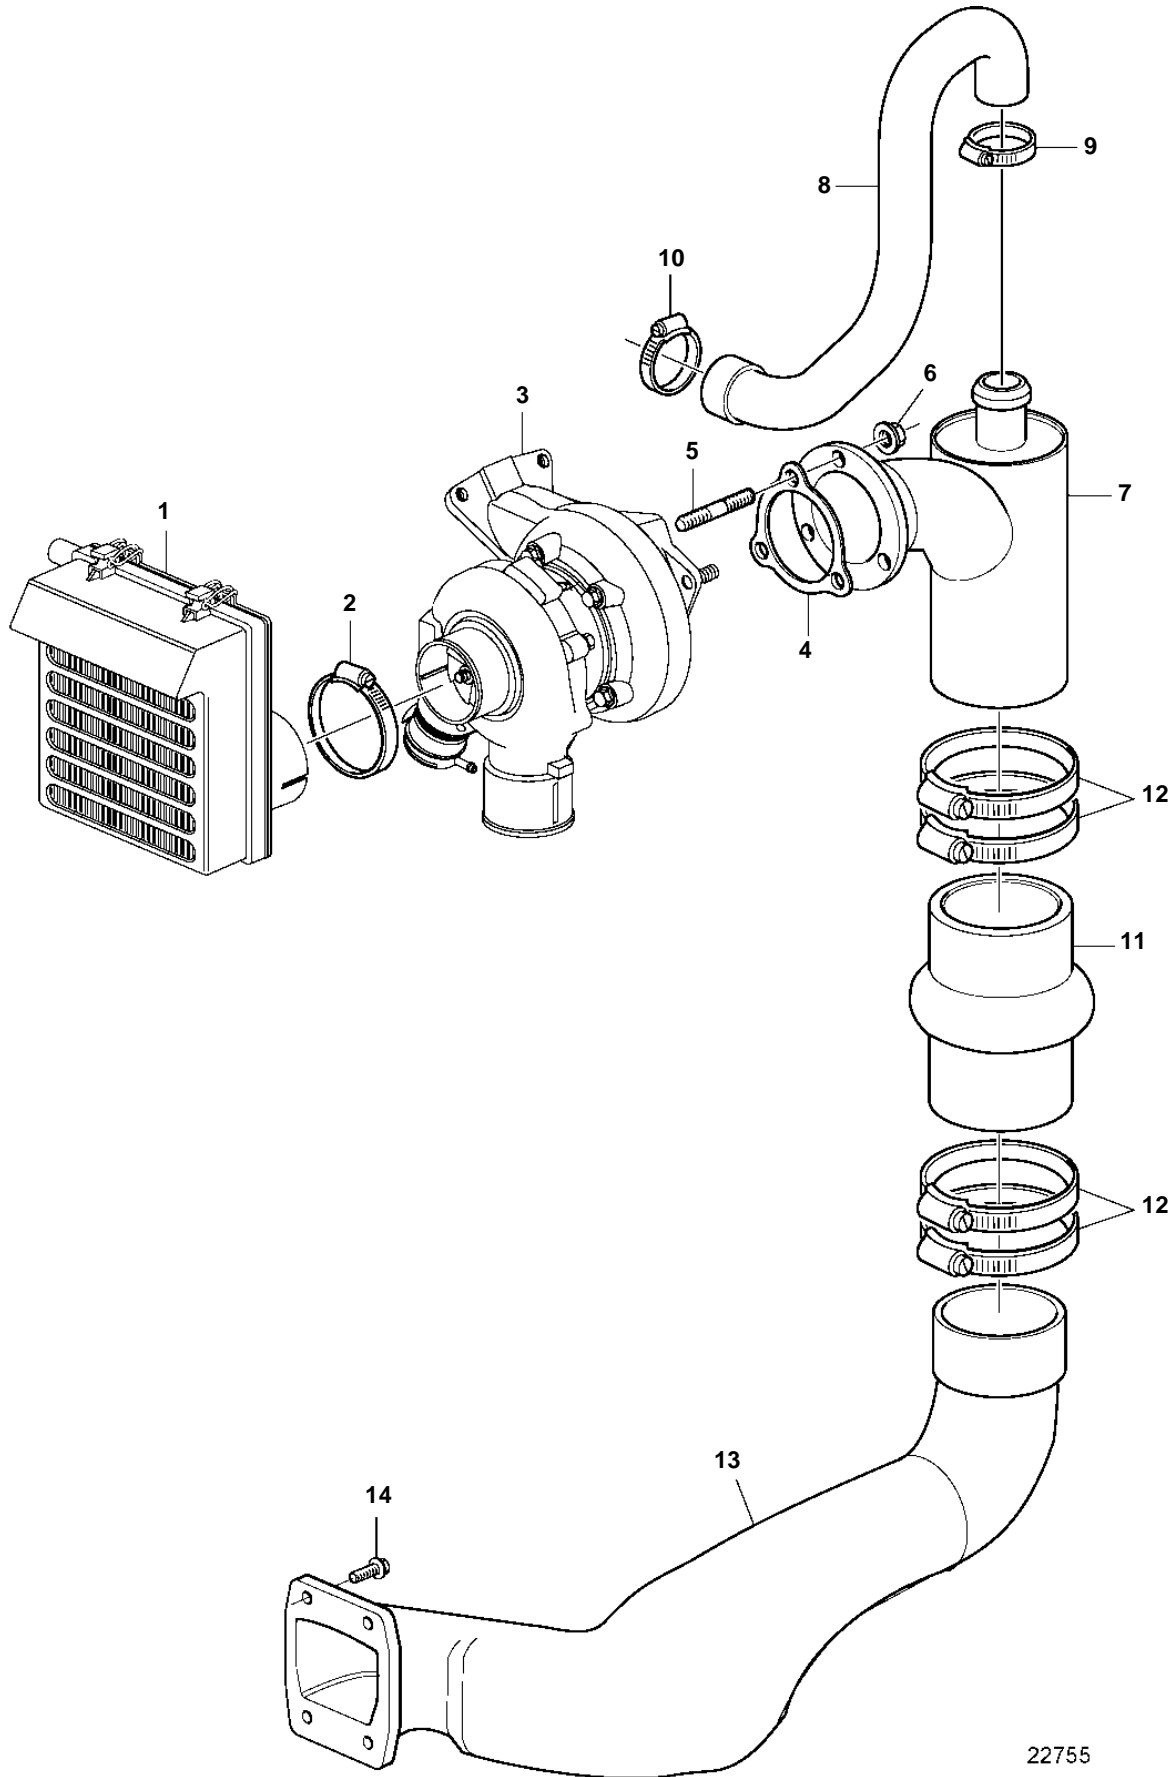

D3-130A-B, D3-160A-B

22755

**D3-130A-B, D3-160A-B**

REF	PART NO.	QTY	DESCRIPTION	SEE SEC.	NOTES
1	21171248	1	Air filter	9370	
2	961672	1	Hose clamp		
3	3801270	1	Turbocharger, exch		(3802145)
4	1275549	1	Gasket		
5	982449	2	Stud		
	991052	1	Stud		For bracket.
6	981152	3	Flange nut		
7	3809984	1	Exhaust riser		
8	3819741	1	Hose		
9	943476	1	Hose clamp		
10	943477	1	Hose clamp		
11	3863450	1	Bellows		
12	853012	4	Hose clamp		
13	3587910	1	Exhaust pipe		
14	3841928	4	Screw		(3855472)