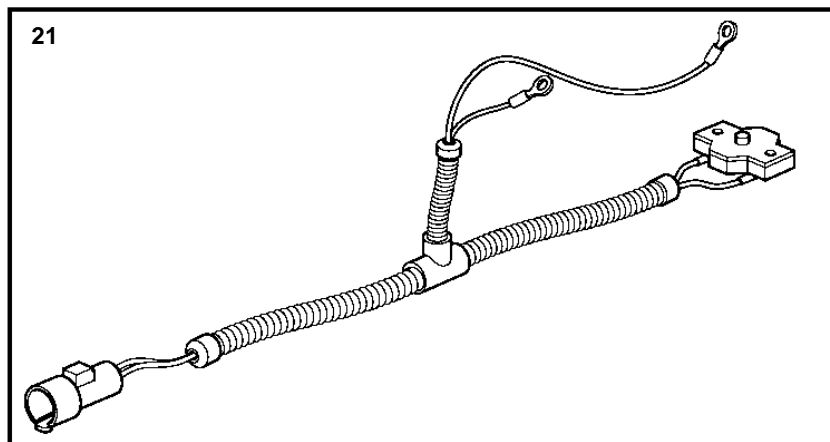

D3-110I-B, D3-110I-C, D3-130A-B, D3-130I-B, D3-130A-C, D3-130I-C, D3-160A-B, D3-160I-B, D3-160A-C, D3-160I-C, D3-190A-B, D3-190I-B, D3-190A-C, D3-190I-C

D3-110I-B, D3-110I-C, D3-130A-B, D3-130I-B, D3-130A-C, D3-130I-C, D3-160A-B, D3-160I-B, D3-160A-C, D3-160I-C, D3-190A-B, D3-190I-B, D3-190A-C, D3-190I-C

REF	PART NO.	QTY	DESCRIPTION	NOTES
1	3848963	1	Wiring harness	(3817979)
2	8622454	1	• Receptacle housing	
		2	• Cable terminal	
	979908	2	• Seal	
	3809871	1	• Rubber cap	
3	8622455	1	• Receptacle housing	
	970772	3	• Cable seal	
4	976256	1	• Housing	
	970778	2	• Cable terminal	
	970772	2	• Cable seal	
5	8622454	1	• Receptacle housing	
		2	• Cable terminal	
	970773	2	• Cable seal	
	888693	1	• Adapter	
6	11039397	1	• End sleeve	
	948702	1	• Cable tie	
7	9456341	1	• Receptacle housing	
	970772	4	• Cable seal	
	874529	1	• Adapter	
8		1	• Fuse holder	
	874220	1	• Cable terminal	
		1	• Cable seal	
	873854	1	• Sealing sleeve	
	978999	1	• Fuse	
9	873959	1	• Breaker	Not included in cable harness.
10	9469830	1	• Receptacle housing	
	8637679	2	• Seal	
11	8645258	1	• Receptacle housing	
	970772	3	• Cable seal	
12	970798	1	• Cable terminal	
13	881484	1	• Cable terminal	
	943511	1	• Housing	
14	1307035	1	• Housing	
		1	• Cable terminal	
15	949597	1	• Housing	
	973121	1	• Cable terminal	
16	970798	1	• Cable terminal	
17	874211	1	• Tab housing	
	874212	1	• Lock	
	874213	3	• Cable terminal	
	874214	3	• Cable seal	
	948702	1	• Cable tie	
18	1212905	1	• Housing	
	970746	2	• Cable terminal	
	970745	4	• Cable terminal	
19	948856	1	• Housing	
	881486	2	• Cable terminal	
	949206	2	• Cable terminal	
20	9494934	1	• Cover	
	9187012	1	• Clip	
	9456594	1	• Cover	
	948702	1	• Cable tie	
	9456578	1	• Receptacle housing	
	9442487	32	• Cable terminal	
	9456580	1	• Receptacle housing	
	9456574	1	• Receptacle housing	
	970777	6	• Cable terminal	
21	3587374	1	Wiring harness	For SX Drive.
22	30713485	1	Sensor	
23	30637803	1	Bracket	
24	977814	2	Flange screw	
25	949278	1	Flange lock nut	