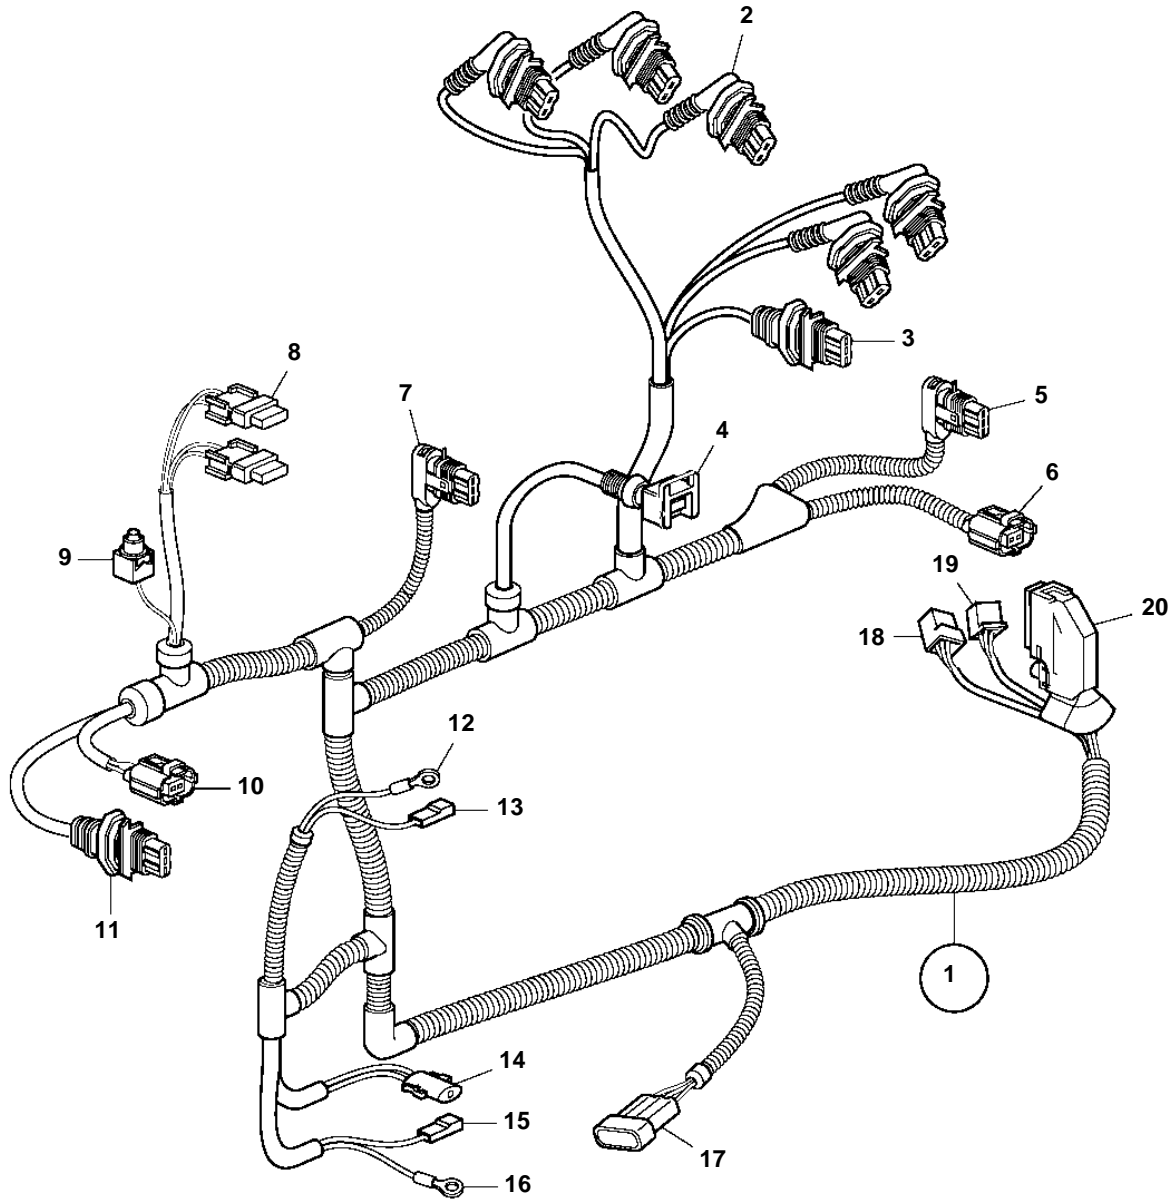

D3-110I-B, D3-110I-C, D3-130A-B, D3-130I-B, D3-130A-C, D3-130I-C, D3-160A-B, D3-160I-B, D3-160A-C, D3-160I-C, D3-190A-B, D3-190I-B, D3-190A-C, D3-190I-C

D3-110I-B, D3-110I-C, D3-130A-B, D3-130I-B, D3-130A-C, D3-130I-C, D3-160A-B, D3-160I-B, D3-160A-C, D3-160I-C, D3-190A-B, D3-190I-B, D3-190A-C, D3-190I-C

REF	PART NO.	QTY	DESCRIPTION	NOTES
1	3848963	1	Wiring harness	(3817979)
2	8622454	1	• Receptacle housing	
		2	• Cable terminal	
	979908	2	• Seal	
	3809871	1	• Rubber cap	
3	8622455	1	• Receptacle housing	
	970772	3	• Cable seal	
4	976256	1	• Housing	
	970778	2	• Cable terminal	
	970772	2	• Cable seal	
5	8622454	1	• Receptacle housing	
		2	• Cable terminal	
	970773	2	• Cable seal	
	888693	1	• Adapter	
6	11039397	1	• End sleeve	
	948702	1	• Cable tie	
7	9456341	1	• Receptacle housing	
	970772	4	• Cable seal	
	874529	1	• Adapter	
8		1	• Fuse holder	
	874220	1	• Cable terminal	
		1	• Cable seal	
	873854	1	• Sealing sleeve	
	978999	1	• Fuse	
9	873959	1	• Breaker	Not included in cable harness.
10	9469830	1	• Receptacle housing	
	8637679	2	• Seal	
11	8645258	1	• Receptacle housing	
	970772	3	• Cable seal	
12	970798	1	• Cable terminal	
13	881484	1	• Cable terminal	
	943511	1	• Housing	
14	1307035	1	• Housing	
		1	• Cable terminal	
15	949597	1	• Housing	
	973121	1	• Cable terminal	
16	970798	1	• Cable terminal	
17	874211	1	• Tab housing	
	874212	1	• Lock	
	874213	3	• Cable terminal	
	874214	3	• Cable seal	
	948702	1	• Cable tie	
18	1212905	1	• Housing	
	970746	2	• Cable terminal	
	970745	4	• Cable terminal	
19	948856	1	• Housing	
	881486	2	• Cable terminal	
	949206	2	• Cable terminal	
20	9494934	1	• Cover	
	9187012	1	• Clip	
	9456594	1	• Cover	
	948702	1	• Cable tie	
	9456578	1	• Receptacle housing	
	9442487	32	• Cable terminal	
	9456580	1	• Receptacle housing	
	9456574	1	• Receptacle housing	
	970777	6	• Cable terminal	
21	3587374	1	Wiring harness	For SX Drive.
22	30713485	1	Sensor	
23	30637803	1	Bracket	
24	977814	2	Flange screw	
25	949278	1	Flange lock nut	