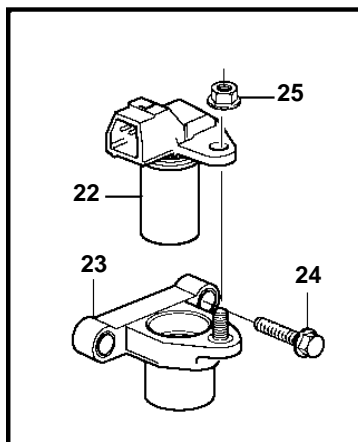

D3-110I-B, D3-110I-C, D3-130A-B, D3-130I-B, D3-130A-C, D3-130I-C, D3-160A-B, D3-160I-B, D3-160A-C, D3-160I-C, D3-190A-B, D3-190I-B, D3-190A-C, D3-190I-C

D3-110I-B, D3-110I-C, D3-130A-B, D3-130I-B, D3-130A-C, D3-130I-C, D3-160A-B, D3-160I-B, D3-160A-C, D3-160I-C, D3-190A-B, D3-190I-B, D3-190A-C, D3-190I-C

REF	PART NO.	QTY	DESCRIPTION	NOTES
1	3848963	1	Wiring harness	(3817979)
2	8622454	1	• Receptacle housing	
		2	• Cable terminal	
	979908	2	• Seal	
	3809871	1	• Rubber cap	
3	8622455	1	• Receptacle housing	
	970772	3	• Cable seal	
4	976256	1	• Housing	
	970778	2	• Cable terminal	
	970772	2	• Cable seal	
5	8622454	1	• Receptacle housing	
		2	• Cable terminal	
	970773	2	• Cable seal	
	888693	1	• Adapter	
6	11039397	1	• End sleeve	
	948702	1	• Cable tie	
7	9456341	1	• Receptacle housing	
	970772	4	• Cable seal	
	874529	1	• Adapter	
8		1	• Fuse holder	
	874220	1	• Cable terminal	
		1	• Cable seal	
	873854	1	• Sealing sleeve	
	978999	1	• Fuse	
9	873959	1	• Breaker	Not included in cable harness.
10	9469830	1	• Receptacle housing	
	8637679	2	• Seal	
11	8645258	1	• Receptacle housing	
	970772	3	• Cable seal	
12	970798	1	• Cable terminal	
13	881484	1	• Cable terminal	
	943511	1	• Housing	
14	1307035	1	• Housing	
		1	• Cable terminal	
15	949597	1	• Housing	
	973121	1	• Cable terminal	
16	970798	1	• Cable terminal	
17	874211	1	• Tab housing	
	874212	1	• Lock	
	874213	3	• Cable terminal	
	874214	3	• Cable seal	
	948702	1	• Cable tie	
18	1212905	1	• Housing	
	970746	2	• Cable terminal	
	970745	4	• Cable terminal	
19	948856	1	• Housing	
	881486	2	• Cable terminal	
	949206	2	• Cable terminal	
20	9494934	1	• Cover	
	9187012	1	• Clip	
	9456594	1	• Cover	
	948702	1	• Cable tie	
	9456578	1	• Receptacle housing	
	9442487	32	• Cable terminal	
	9456580	1	• Receptacle housing	
	9456574	1	• Receptacle housing	
	970777	6	• Cable terminal	
21	3587374	1	Wiring harness	For SX Drive.
22	30713485	1	Sensor	
23	30637803	1	Bracket	
24	977814	2	Flange screw	
25	949278	1	Flange lock nut	