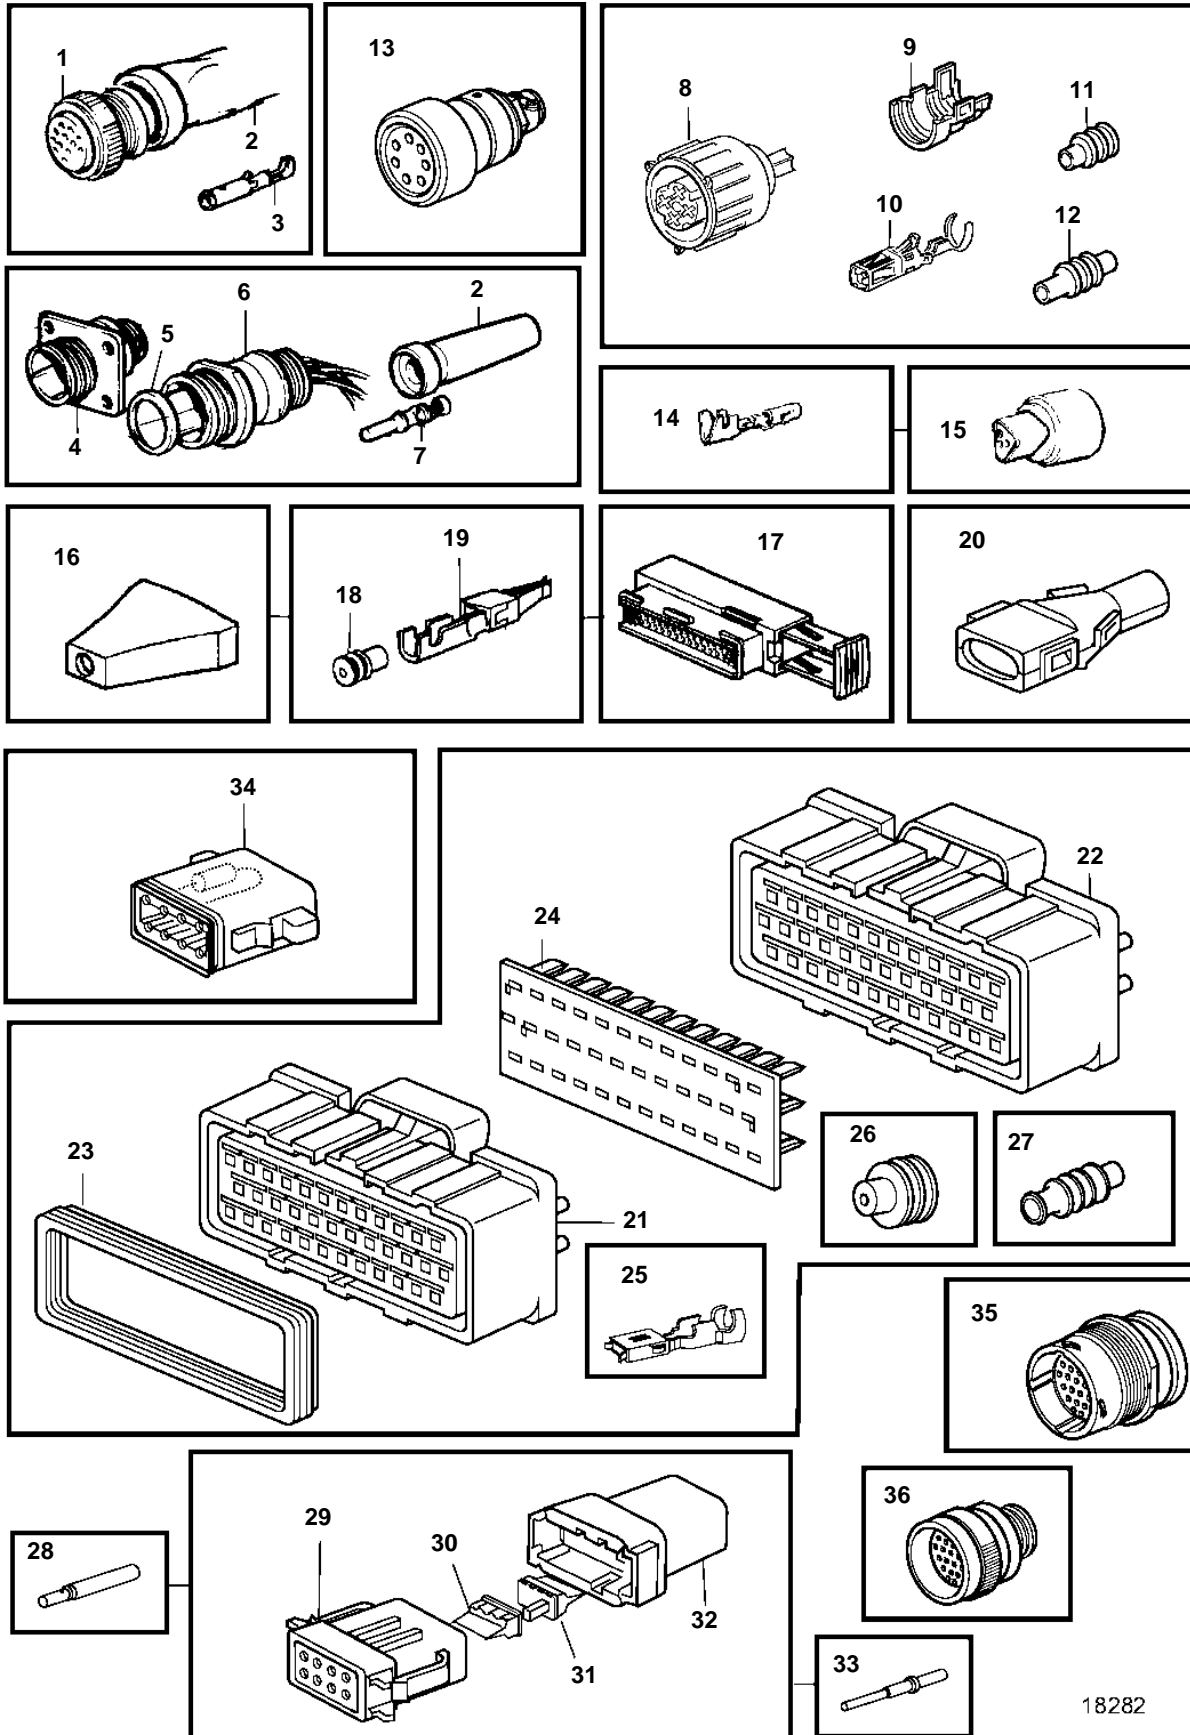

D3-110I-A, D3-110I-B, D3-110I-C, D3-130A-A, D3-130I-A, D3-130A-B, D3-130I-B, D3-130A-C, D3-130I-C, D3-160A-A, D3-160I-A, D3-160A-B, D3-160I-B, D3-160A-C, D3-160I-C, D3-190A-B, D3-190I-B, D3-190A-C, D3-190I-C

18282

D3-110I-A, D3-110I-B, D3-110I-C, D3-130A-A, D3-130I-A, D3-130A-B, D3-130I-B, D3-130A-C, D3-130I-C, D3-160A-A, D3-160I-A, D3-160A-B, D3-160I-B, D3-160A-C, D3-160I-C, D3-190A-B, D3-190I-B, D3-190A-C, D3-190I-C

REF	PART NO.	DESCRIPTION	NOTES
1	846612	Housing	16-POLE
2	847005	Sealing collar	L=100mm D=20mm
3	849959	Cable terminal	
4	846611	Housing	16-POLE
5	846615	Sealing ring	
6	846647	Block	16-POLE
7	849958	Cable terminal	1,6x0,5-1,5sq.mm
8	8159013	Housing	4-POLE
9		Adapter	
10	8155901	Cable terminal	
11	8155900	Cable seal	
12	8155899	Sealing plug	
13	1618737	Switch	7-POLE
14	853521	Cable terminal	
15	853498	Receptacle housing	3-pole
16	873632	Protecting sleeve	
17	9148263	Housing	42-POLE
18	970772	Cable seal	1,2-2,1sq.mm BLUE
	9148107	Seal	1,4-2,0 GREY
	25325008	Cable seal	2,2-3sq.mm WHITE
19	9148135	Switch	1,6x0,5-1sq.mm
	970778	Cable terminal	4,8/2,8x0,5-1sq.mm
	970779	Cable terminal	4,8/2,8x1,1-2,5sq.mm
20	8142100	Adapter	
21	977532	Housing	24-POLE BLACK
22	977897	Housing	24-POLIG RED
23		• Seal	
24	977533	Insulator retainer	
25	977539	Cable terminal	
26	1079234	Seal	BROWN
27	977540	Cable seal	gray
28	874146	Cable terminal	
29	874142	Housing	8-POLE
30	874144	Wedge	ORANGE
31	874145	Wedge	ORANGE
32	874143	Housing	8-POLE
33	874147	Cable terminal	
34	874271	Resistor, end terminator	
35	874112	Connector unit	From control panel to engine. 23-pole.
36	874092	Connector unit	From engine to control panel. 23-pole.