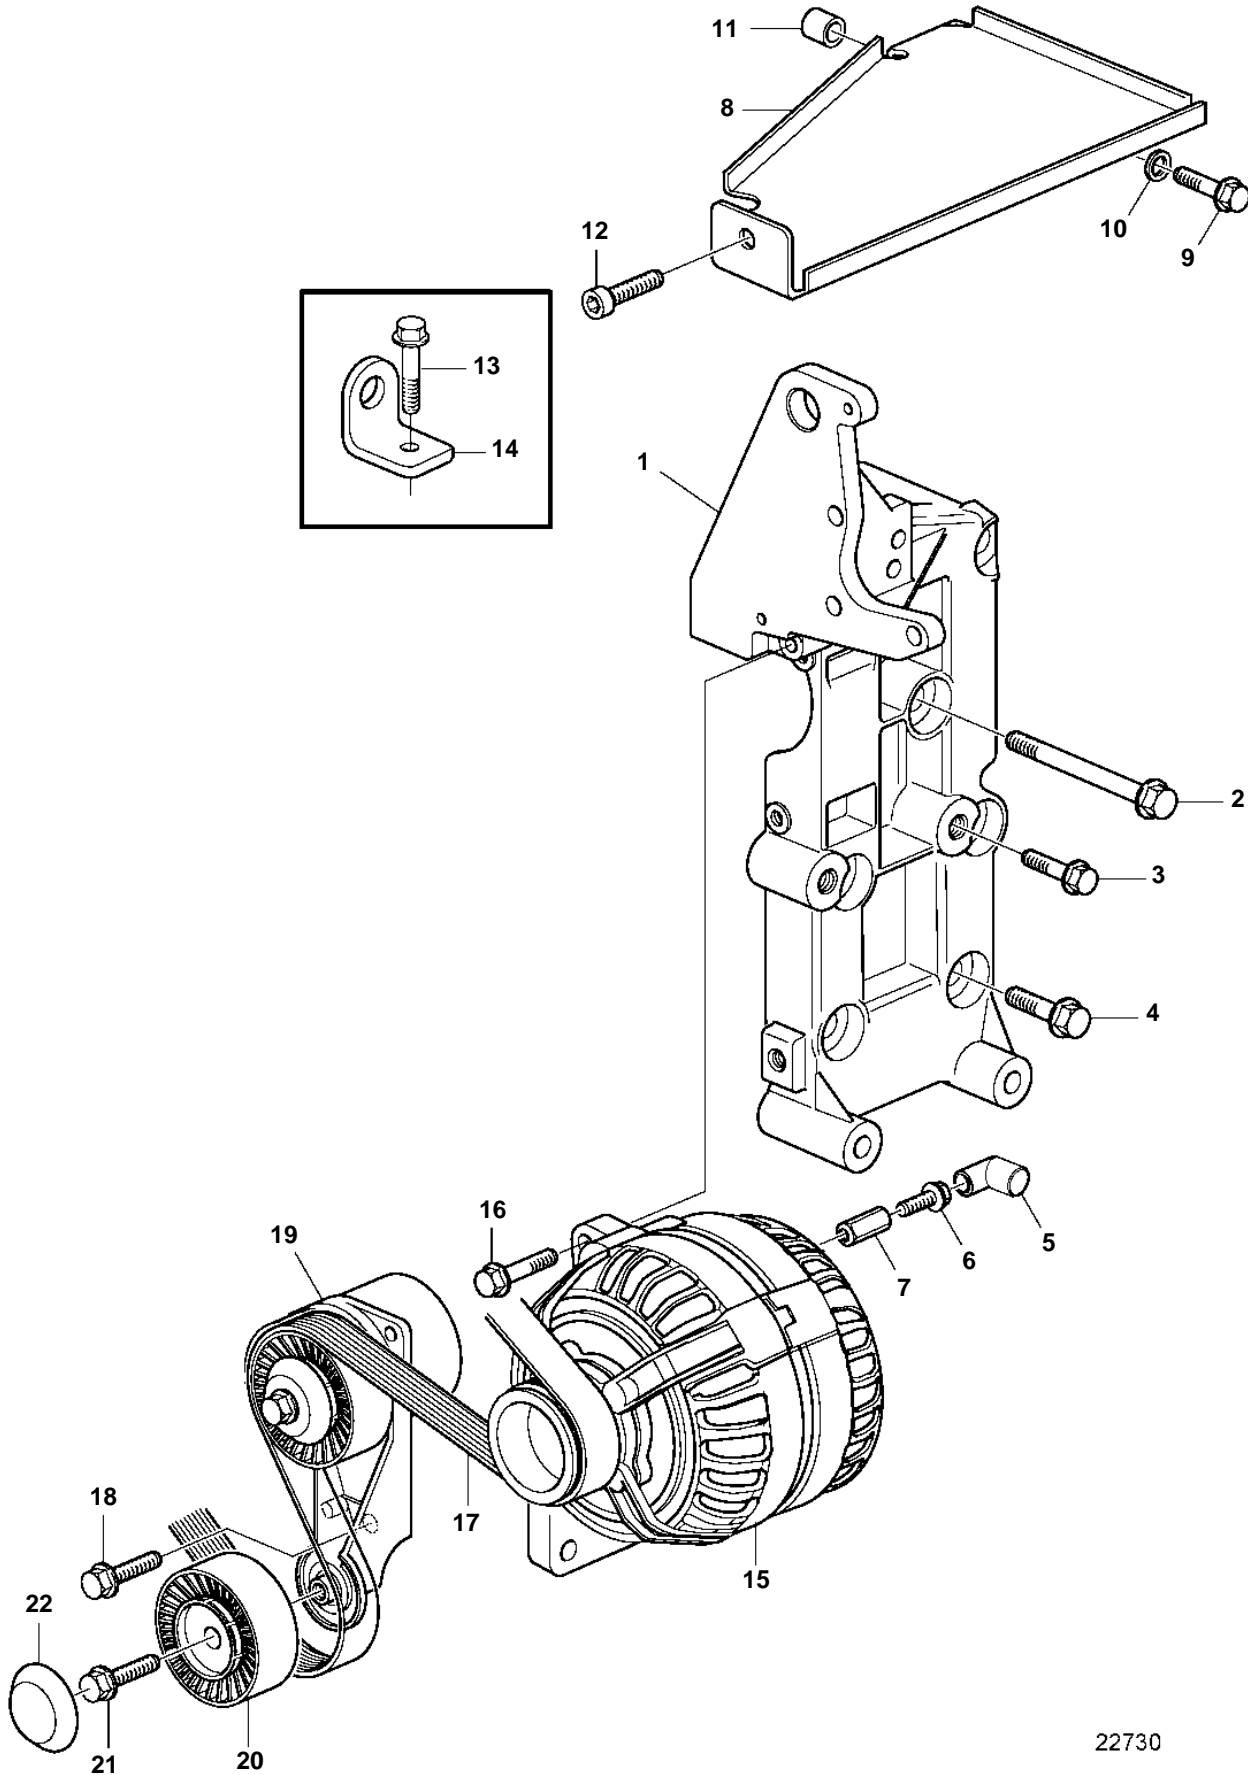

D3-110I-B, D3-130A-B, D3-130I-B

22730

D3-110I-B, D3-130A-B, D3-130I-B

REF	PART NO.	QTY	DESCRIPTION	NOTES
1	30757168	1	Bracket	(30757068)
2	965182	3	Flange screw	
3	984652	3	Flange screw	
4	984651	3	Flange screw	
5	855798	1	Protecting sleeve	
6	947107	1	Flange screw	
7	855314	1	Nut	
8	3884908	1	Kit	
9	968842	1	Flange screw	
10	980935	1	Spacer sleeve	
11	826652	1	Spacer sleeve	
12	959223	1	Hex. socket screw	
13	965188	1	Flange screw	
14	3840565	1	Lifting eye, rear	
15	3803645	1	Alternator, exch	140A
16	965180	1	Flange screw	
17	30731809	1	Drive belt	
18	985463	2	Flange screw	
19	30757056	1	Belt tensioner	SN-349808
	30757282	1	Belt tensioner, complete	SN349809-
20	30729939	1	Idler pulley	SN-349808
21	987484	1	Flange screw	SN-349808
22	8653140	1	Cover	SN-349808