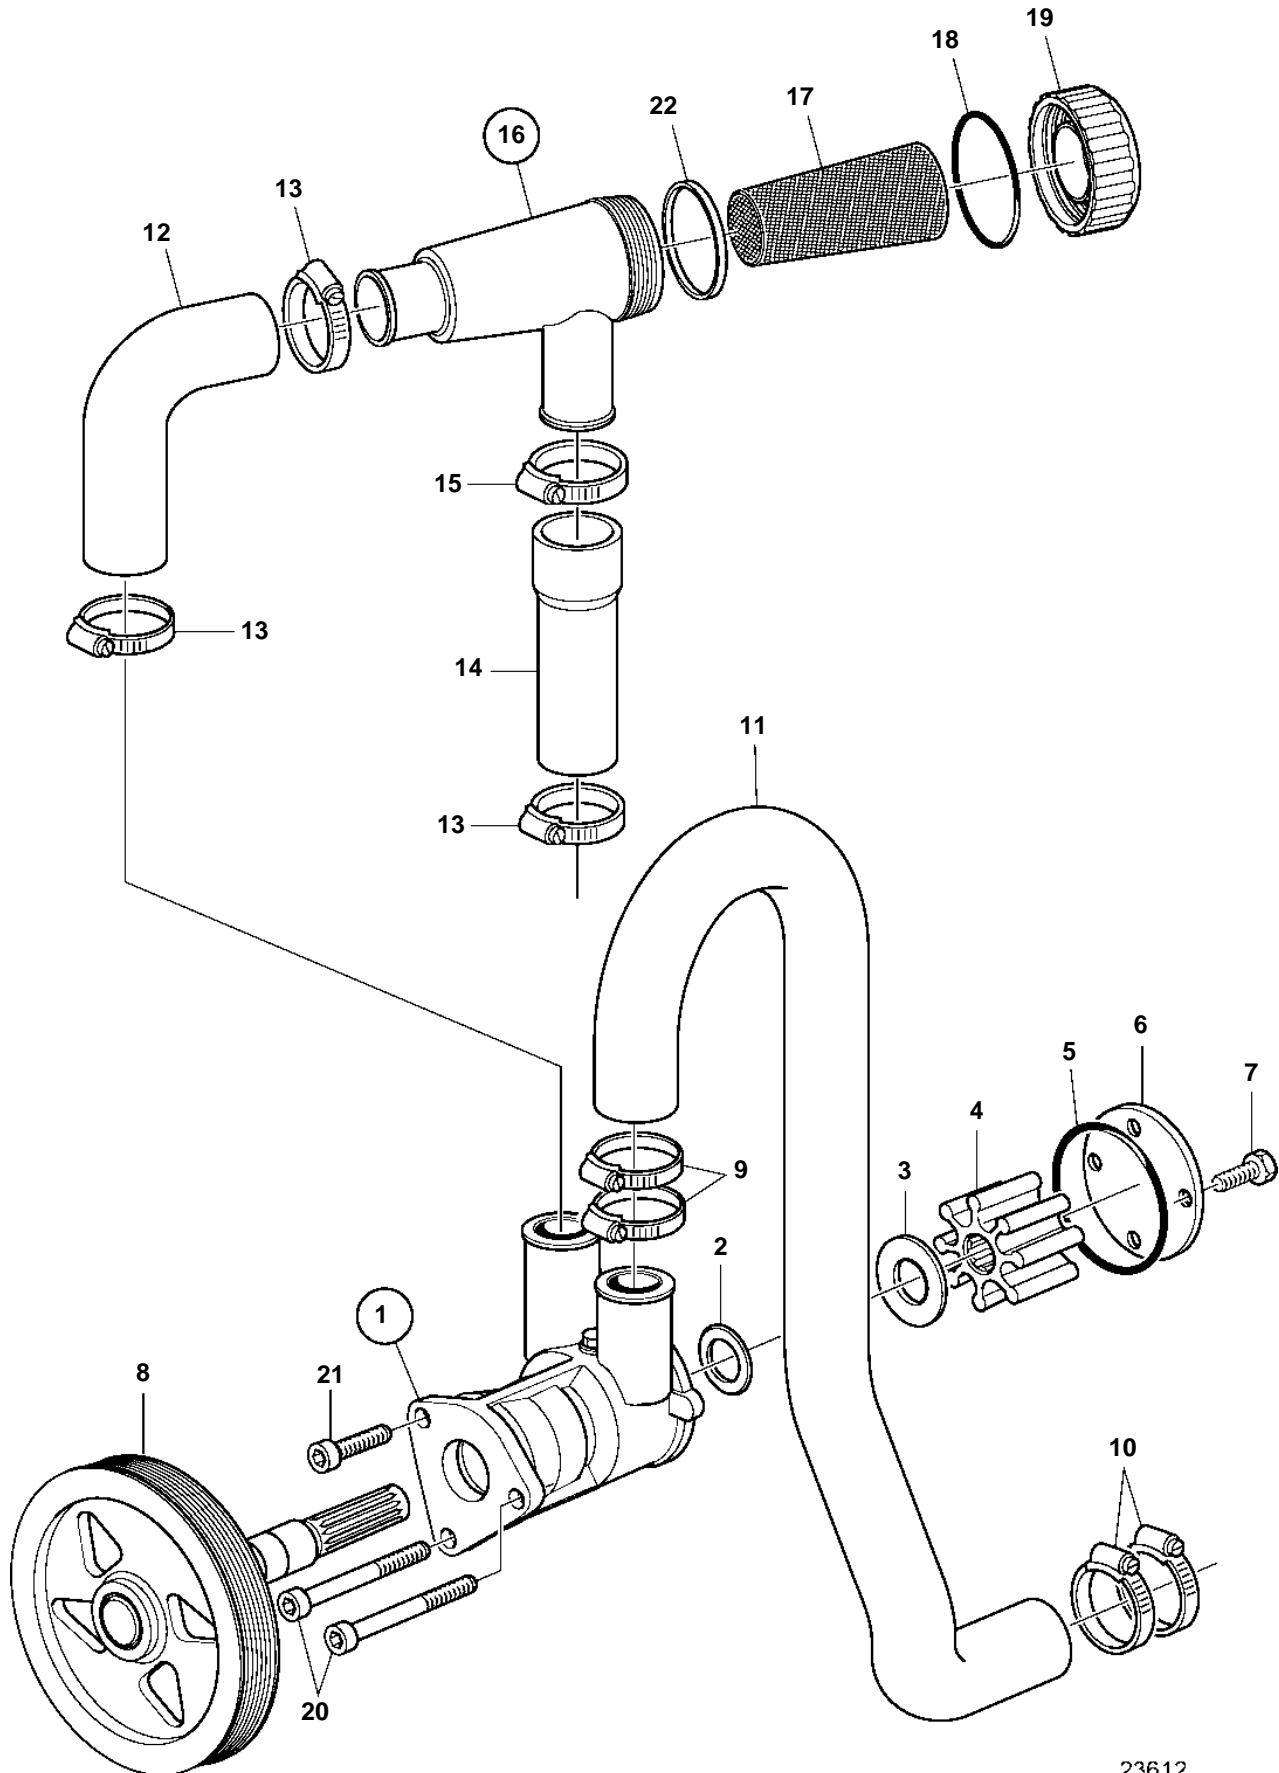

D3-130A-C, D3-160A-B, D3-160A-C, D3-190A-B, D3-190A-C

23612

D3-130A-C, D3-160A-B, D3-160A-C, D3-190A-B, D3-190A-C

REF	PART NO.	QTY	DESCRIPTION	SEE SEC.	NOTES
1	21141637	1	Sea water pump		(3884694)
2	3584349	1	· Sealing ring		
3	827247	1	· Sealing ring		
4	3593660	1	· Impeller kit	7263	
5	3583809	1	· O-ring		
6	3584353	1	· Cardboard tube		
7	21346724	4	· Screw		
8		1	· Pulley		
9	993963	2	Hose clamp		
10	961670	2	Hose clamp		
11	3584356	1	Hose, heat exchanger		
12	3817382	1	Hose		
13	993964	3	Hose clamp		
14	3817383	1	Hose		
15	943479	1	Hose clamp		
16	3812612	1	Sea water filter		
17	3593606	1	· Filter insert		
18	925093	1	· O-ring		
19		1	· Cover		
20	959227	2	Hex. socket screw		M8x50mm
21	959222	1	Hex. socket screw		
22	1547254	1	Sealing ring		Earlier production