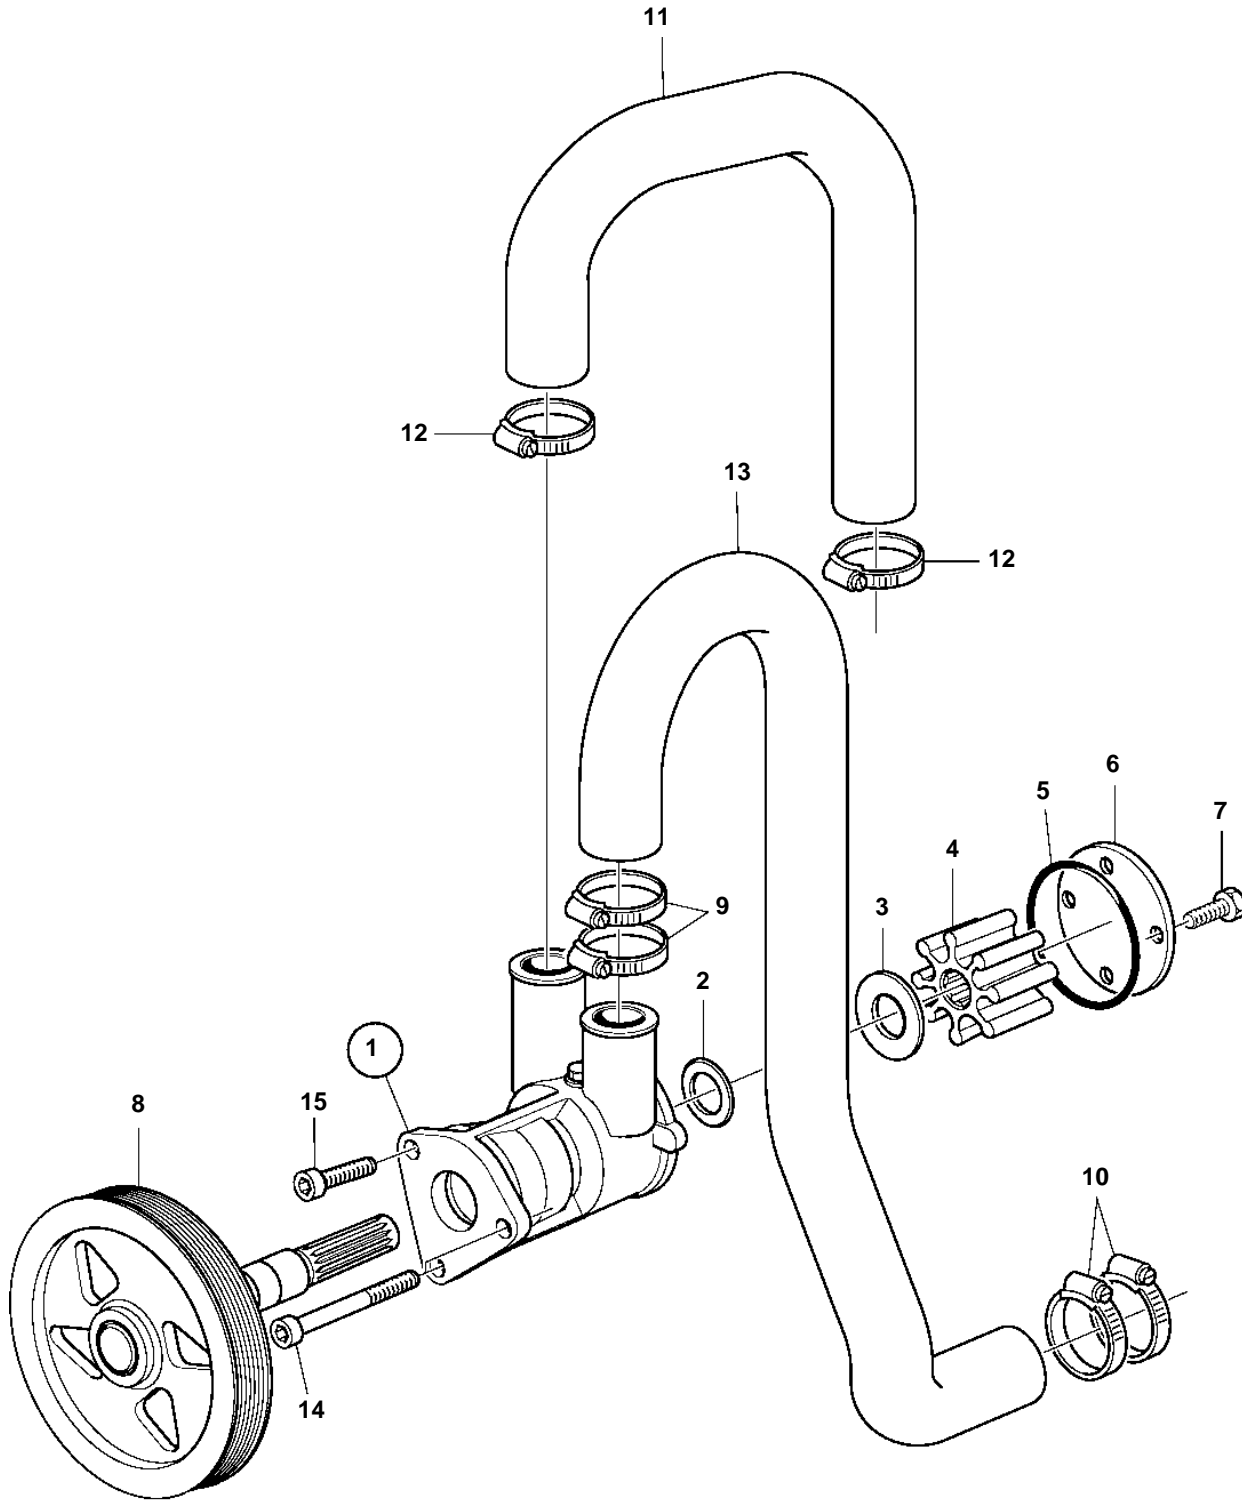

D3-110I-C, D3-130I-C, D3-160I-B, D3-160I-C, D3-190I-B, D3-190I-C

D3-110I-C, D3-130I-C, D3-160I-B, D3-160I-C, D3-190I-B, D3-190I-C

REF	PART NO.	QTY	DESCRIPTION	SEE SEC.	NOTES
1	21141637	1	Sea water pump		(3884694)
2	3584349	1	· Sealing ring		
3	827247	1	· Sealing ring		
4	3593660	1	· Impeller kit	7263	
5	3583809	1	· O-ring		
6	3584353	1	· Cardboard tube		
7	21346724	4	· Screw		
8		1	· Pulley		
9	993963	2	Hose clamp		
10	961670	2	Hose clamp		
11	3584355	1	Hose, heat exchanger		
12	993964	2	Hose clamp		
13	3584356	1	Hose		
14	959227	2	Hex. socket screw		
15	959222	1	Hex. socket screw		