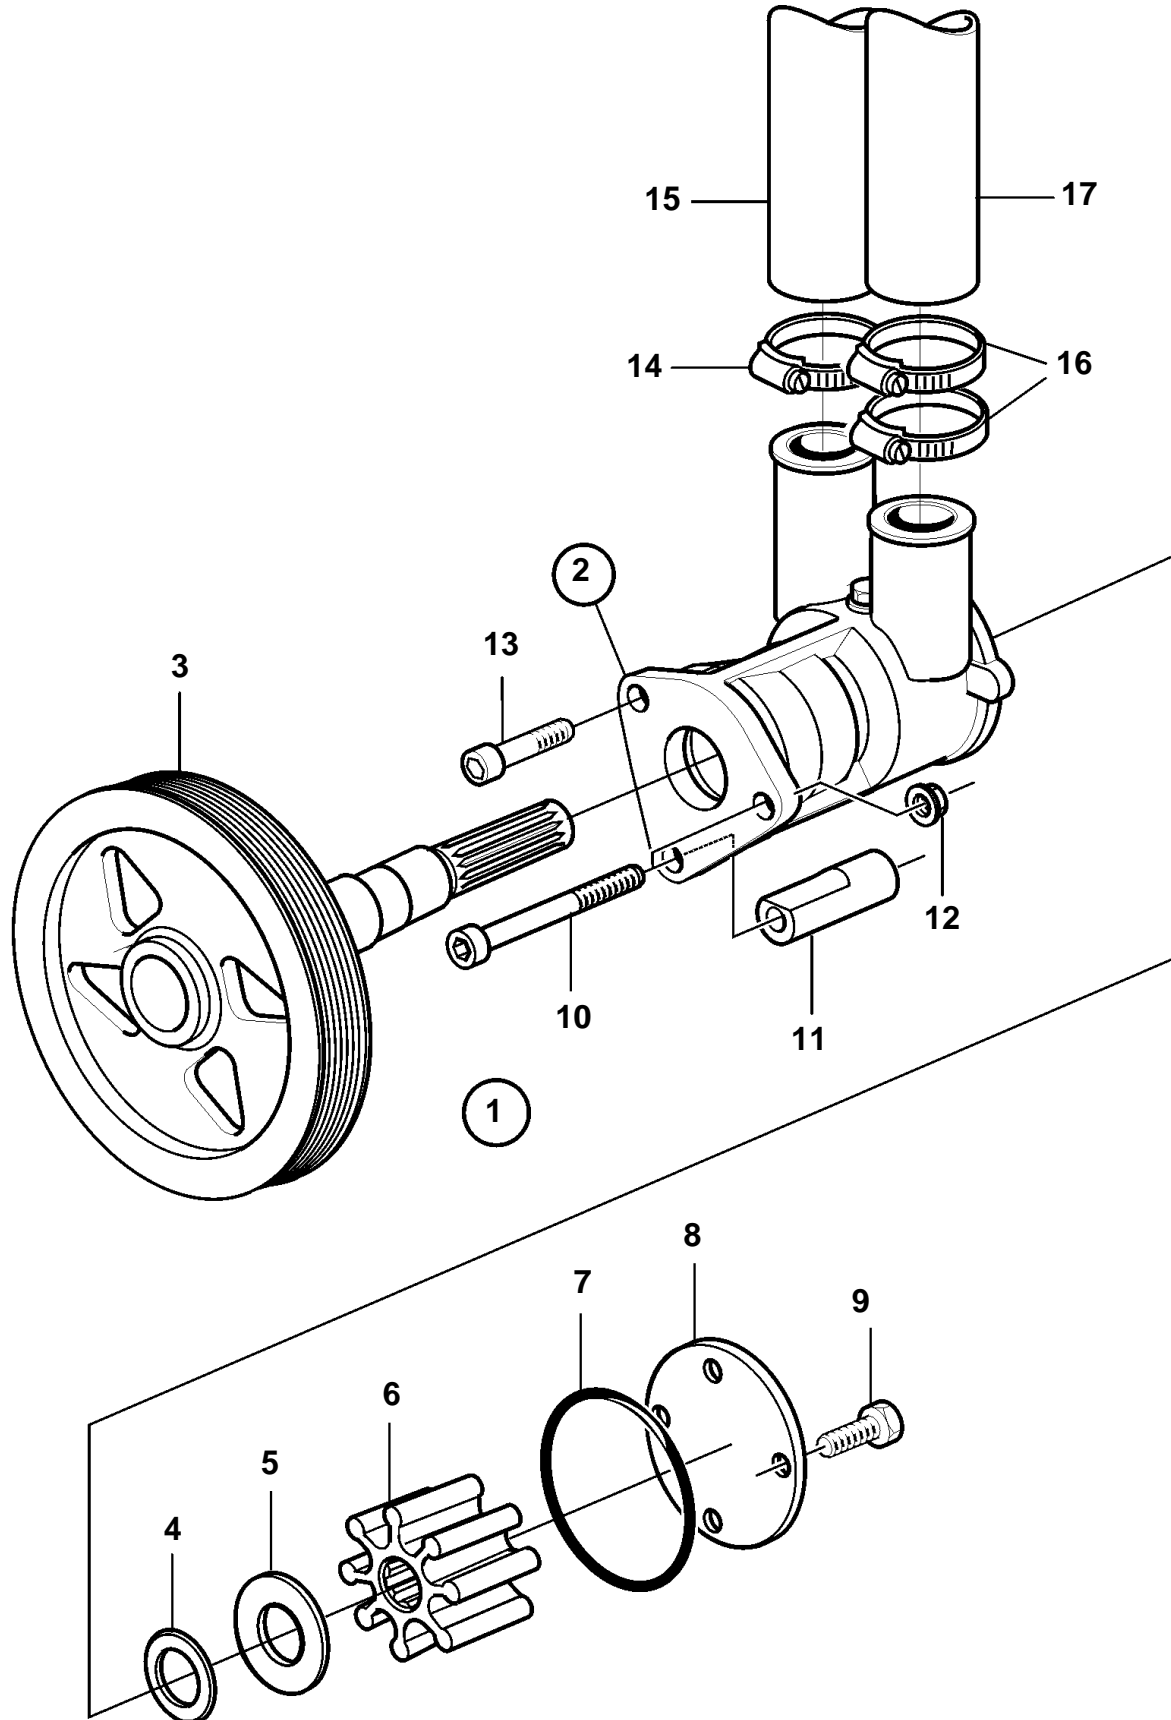

D3-110I-A, D3-130A-A, D3-130I-A, D3-160A-A, D3-160I-A

D3-110I-A, D3-130A-A, D3-130I-A, D3-160A-A, D3-160I-A

REF	PART NO.	QTY	DESCRIPTION	SEE SEC.	NOTES
1	3884907	1	Kit		
2	21141637	1	· Sea water pump		
3		1	· · Pulley		
4	3584349	1	· · Sealing ring		
5	827247	1	· · Sealing ring		
6	3593660	1	· · Impeller kit	7263	
7	3583809	1	· · O-ring		
8	3584353	1	· · Cardboard tube		
9	21346724	4	· · Screw		M5x12mm
10	959227	2	· Hex. socket screw		M8x50mm
11	3884647	1	· Spacer sleeve		
12	945408	1	· Flange nut		
13	959222	1	Hex. socket screw		M8x25mm
14	993964	1	Hose clamp		
15	3584355	1	Hose		Sea water pump-heat exchanger.
16	993963	2	Hose clamp		
17	3584356	1	Hose		Sea water pump-oil cooler.