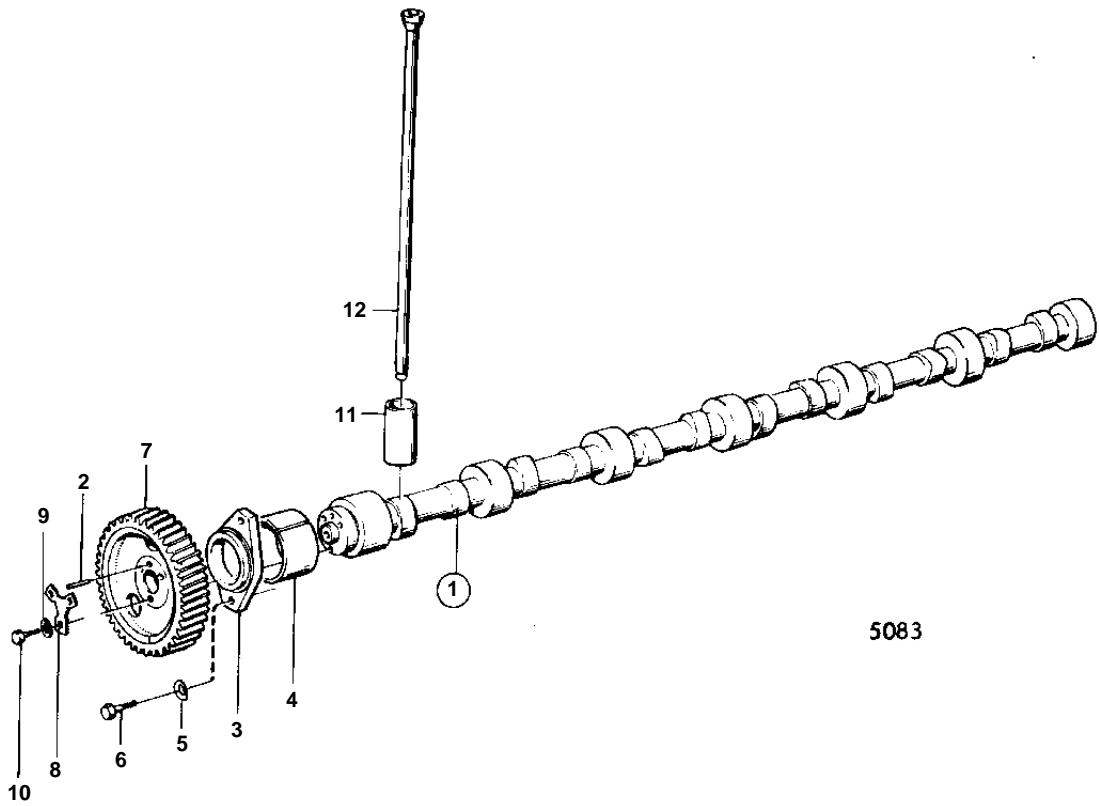

TAMD70C,AQD70C

5083

TAMD70C,AQD70C

REF	PART NO.	QTY	DESCRIPTION	SEE SEC.	NOTES
1	421446	1	Camshaft		
2	950588	1	• Pin		
3	469324	1	Flange		
4		7	BUSHING		INCL.IN CYLINDERBLOCK.
5	942336	2	Spring washer		
6	940115	2	Screw		
7	421079	1	Gear	02A-1150	
8	467052	1	Lock washer	02A-1150	
9	467055	3	Washer	02A-1150	
10	940128	3	Screw	02A-1150	
11	421067	12	Tappet		
12	421385	12	Push rod		